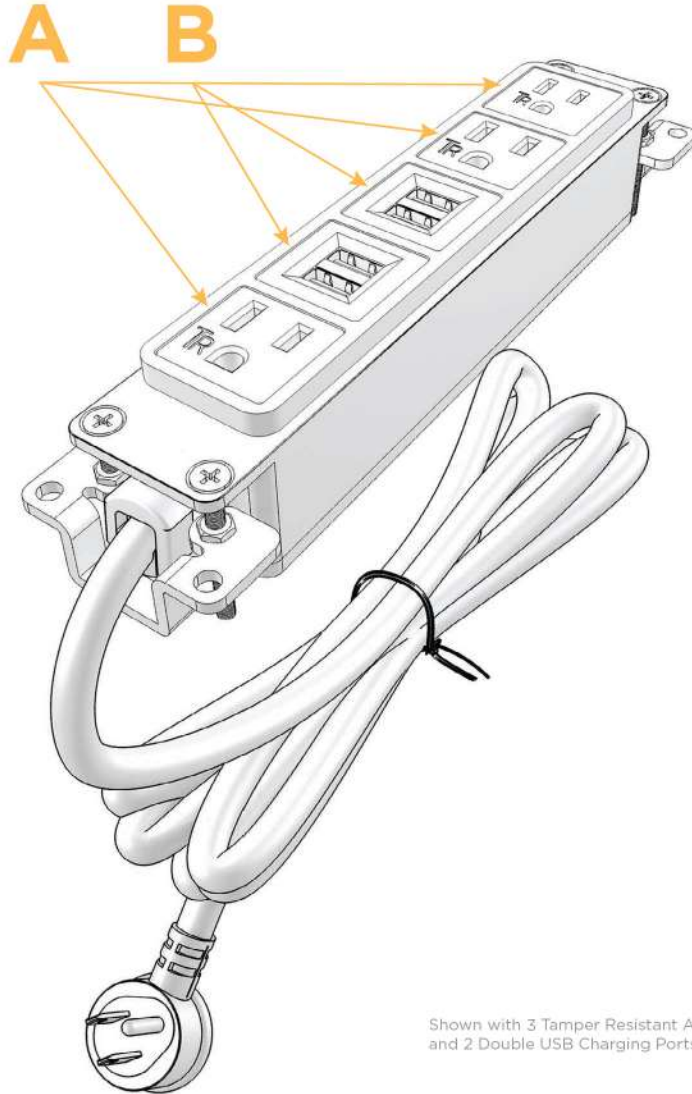

Bezel Finish: **STANDARD BRONZE (ABS)**
Custom Finishes Available M-POWER-5T-AUUAA-BZAB

Features:

Module/Port Options:

- A** Tamper Resistant AC Receptacle
- B** Double USB (Fast Charging Ports - Rated for 3.2A)
- C** HDMI
- D** CAT 6
- E** 3.5mm Mini Stereo Jack
- F** Single USB (Fast Charging Port - Rated for 3.2A)
- G** RJ 12
- H** Switched AC
- I** 3-Way Switch
- J** USB C (High Speed Charging Port)

Plug:

- Low Profile Flat 45° Angle 120 VAC Plug
- Standard Straight 120 VAC Plug

- CLEAN, COMPACT DESIGN
- STREAMLINED
- LOW PROFILE
- SIDE-EXITING CORDS
- PLUG & PLAY
- 3.2A HIGH SPEED USB CHARGING FOR ALL DEVICES
- 6' AC CORD & PLUG (FLAT PLUG STANDARD)
- CUSTOMIZABLE CONFIGURATIONS AND FINISHES
- UL LISTED FOR MOUNTING IN FURNITURE
- 15A

Shown in Standard Bronze (ABS) Bezel, featuring 3 Tamper Resistant ACs, and 2 Double USB Charging Ports.

M-POWER-5T

AC POWER & DATA CONNECTIVITY SOLUTION

M-POWER-5T-AUUAA-BZAB

Mormax Company, Inc. 914-699-0101
 8 Westchester Plaza sales@mormax.com
 Elmsford, NY 10523 mormax.com

Specs:

Modules/Ports:

- A** Tamper Resistant AC Receptacle
- B** Double USB (Fast Charging Ports - Rated for 3.2A)

Shown with 3 Tamper Resistant ACs, and 2 Double USB Charging Ports.