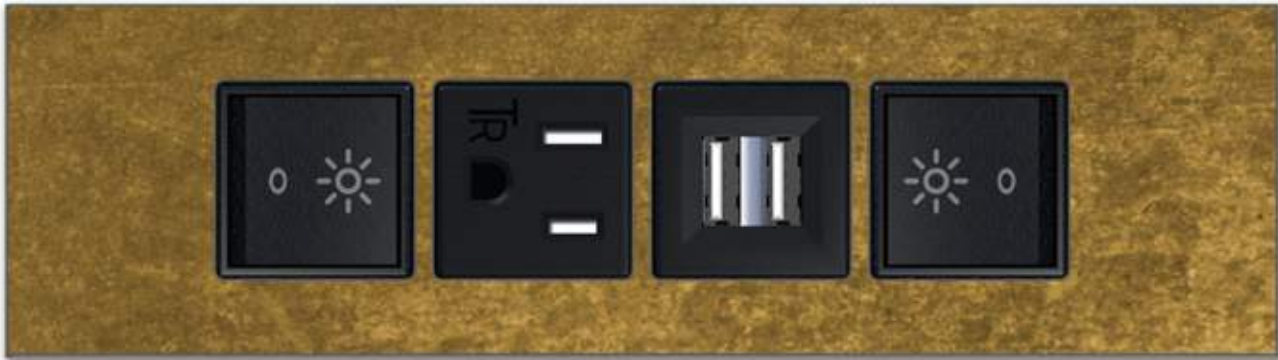

Slim Plate Finish: **BRASS ANTIQUE (ABS)**
Custom Finishes Available M-POWER-4T-RAUR-BRAATP

Features:

Module/Port Options:

- A** Tamper Resistant AC Receptacle
- B** Double USB (Fast Charging Ports - Rated for 3.2A)
- C** HDMI
- D** CAT 6
- E** 3.5mm Mini Stereo Jack
- F** Single USB (Fast Charging Port - Rated for 3.2A)
- G** RJ 12
- H** Switched AC
- I** Wireless AC

Plug:

- Low Profile Flat 45° Angle 120 VAC Plug
- Standard Straight 120 VAC Plug

- CLEAN, COMPACT DESIGN
- STREAMLINED
- LOW PROFILE
- SIDE-EXITING CORDS
- PLUG & PLAY
- 3.2A HIGH SPEED USB CHARGING FOR ALL DEVICES
- 6' AC CORD & PLUG (FLAT PLUG STANDARD)
- CUSTOMIZABLE CONFIGURATIONS AND FINISHES
- UL LISTED FOR MOUNTING IN FURNITURE
- 15A

Shown in Brass Antique (ABS) Slim Plate, featuring 2 Switched ACs, 1 Tamper Resistant AC, and 1 Double USB Charging Port.

M-POWER-4T

AC POWER & DATA CONNECTIVITY SOLUTION

M-POWER-4T-RAUR-BRAATP

Mormax Company, Inc. 914-699-0101
 8 Westchester Plaza sales@mormax.com
 Elmsford, NY 10523 mormax.com

Specs:

Modules/Ports:

- A** Tamper Resistant AC Receptacle
- B** Double USB (Fast Charging Ports - Rated for 3.2A)
- C** Switched AC

Shown with 2 Switched ACs,
 1 Tamper Resistant AC,
 and 1 Double USB Charging Port.