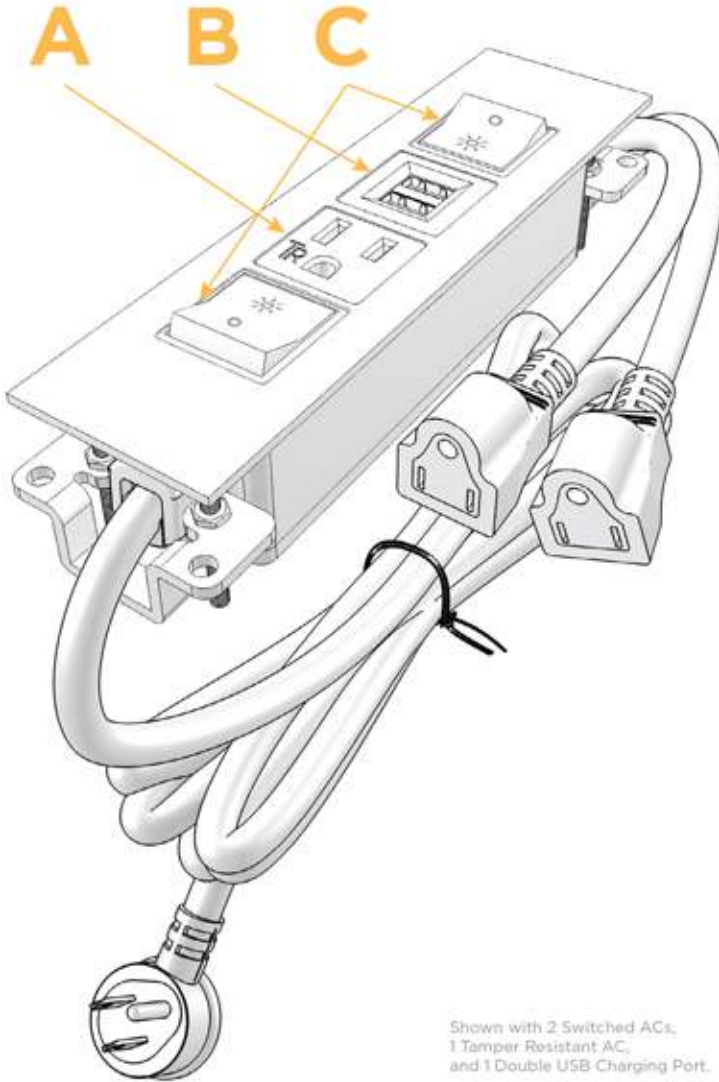

Slim Plate Finish: **BRASS ANTIQUE (ABS)**
Custom Finishes Available M-POWER-4T-RAUR-BRAATP

Features:

Module/Port Options:

- A** Tamper Resistant AC Receptacle
- B** Double USB (Fast Charging Ports - Rated for 3.2A)
- C** HDMI
- D** CAT 6
- E** 3.5mm Mini Stereo Jack
- F** Single USB (Fast Charging Port - Rated for 3.2A)
- G** RJ 12
- H** Switched AC
- I** Wireless AC

Plug:

- Low Profile Flat 45° Angle 120 VAC Plug
- Standard Straight 120 VAC Plug

- CLEAN, COMPACT DESIGN
- STREAMLINED
- LOW PROFILE
- SIDE-EXITING CORDS
- PLUG & PLAY
- 3.2A HIGH SPEED USB CHARGING FOR ALL DEVICES
- 6' AC CORD & PLUG (FLAT PLUG STANDARD)
- CUSTOMIZABLE CONFIGURATIONS AND FINISHES
- UL LISTED FOR MOUNTING IN FURNITURE
- 15A

Shown in Brass Antique (ABS) Slim Plate, featuring 2 Switched ACs, 1 Tamper Resistant AC, and 1 Double USB Charging Port.

M-POWER-4T

AC POWER & DATA CONNECTIVITY SOLUTION

M-POWER-4T-RAUR-BRAATP

Mormax Company, Inc. 914-699-0101
 8 Westchester Plaza sales@mormax.com
 Elmsford, NY 10523 mormax.com

Specs:

Modules/Ports:

- A** Tamper Resistant AC Receptacle
- B** Double USB (Fast Charging Ports - Rated for 3.2A)
- C** Switched AC

Shown with 2 Switched ACs,
 1 Tamper Resistant AC,
 and 1 Double USB Charging Port.