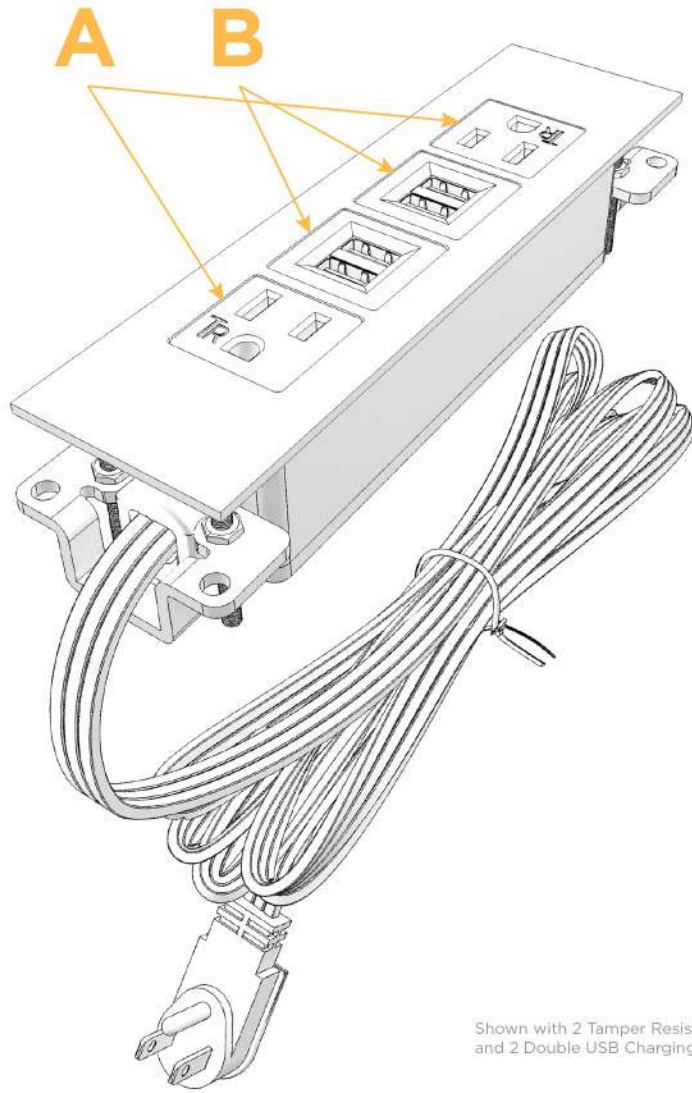

Trim Plate Finish: **STANDARD BRASS (ABS)**
Custom Finishes Available M-POWER-4T-AUUA-BRATP

Features:

Module/Port Options:

- A** Tamper Resistant AC Receptacle
- B** Double USB (Fast Charging Ports - Rated for 3.2A)
- C** HDMI
- D** CAT 6
- E** 3.5mm Mini Stereo Jack
- F** Single USB (Fast Charging Port - Rated for 3.2A)
- G** RJ 12
- H** Switched AC
- I** Wireless AC

Plug:

- Low Profile Flat 45° Angle 120 VAC Plug
- Standard Straight 120 VAC Plug

- CLEAN, COMPACT DESIGN
- STREAMLINED
- LOW PROFILE
- SIDE-EXITING CORDS
- PLUG & PLAY
- 3.2A HIGH SPEED USB CHARGING FOR ALL DEVICES
- 6' AC CORD & PLUG (FLAT PLUG STANDARD)
- CUSTOMIZABLE CONFIGURATIONS AND FINISHES
- UL LISTED FOR MOUNTING IN FURNITURE
- 15A

Shown in Standard Bronze (ABS) Trim Plate, featuring 2 Tamper Resistant ACs, and 2 Double USB Charging Ports.

M-POWER-4T

AC POWER & DATA CONNECTIVITY SOLUTION

M-POWER-4T-AUUA-BRATP

Mormax Company, Inc. 914-699-0101
 8 Westchester Plaza sales@mormax.com
 Elmsford, NY 10523 mormax.com

Specs:

Modules/Ports:

- A** Tamper Resistant AC Receptacle
- B** Double USB (Fast Charging Ports - Rated for 3.2A)

Shown with 2 Tamper Resistant ACs, and 2 Double USB Charging Ports.