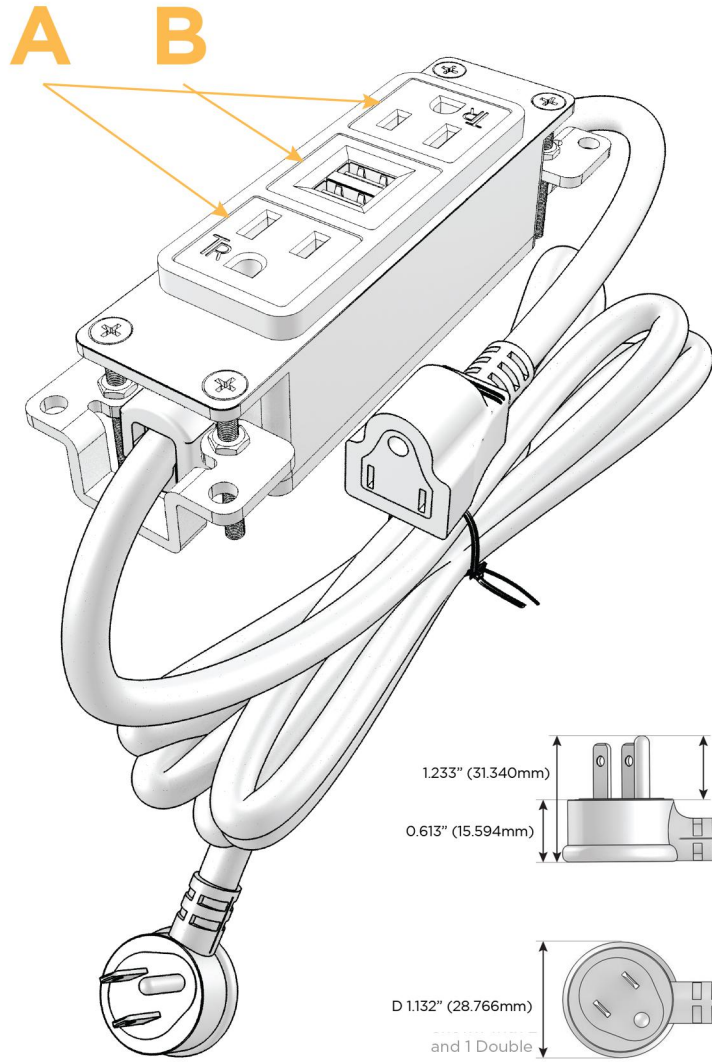

Bezel Finish:

WHITE (ABS)

Custom Finishes Available

M-POWER-3TW-AUA-WAB-1TRP

Features:

Module/Port Options:

- A** Tamper Resistant AC Receptacle
- B** Double USB (Fast Charging Ports - Rated for 3.2A)
- C** HDMI
- D** CAT 6
- E** 3.5mm Mini Stereo Jack
- F** Single USB (Fast Charging Port - Rated for 3.2A)
- G** RJ 12
- H** Switched AC
- I** Wireless AC

Plug:

- Low Profile Flat 45° Angle 120 VAC Plug
- Standard Straight 120 VAC Plug

- CLEAN, COMPACT DESIGN
- STREAMLINED
- LOW PROFILE
- SIDE-EXITING CORDS
- PLUG & PLAY
- 3.2A HIGH SPEED USB CHARGING FOR ALL DEVICES
- 6' AC CORD & PLUG (FLAT PLUG STANDARD)
- CUSTOMIZABLE CONFIGURATIONS AND FINISHES
- UL LISTED FOR MOUNTING IN FURNITURE
- 15A

Shown in White (ABS) Bezel, featuring 2 Tamper Resistant ACs, and 1 Double USB Charging Port.

M-POWER-3T

AC POWER & DATA CONNECTIVITY SOLUTION

M-POWER-3TW-AUA-WAB-1TRP

Mormax Company, Inc. 914-699-0101
 8 Westchester Plaza sales@mormax.com
 Elmsford, NY 10523 mormax.com

Specs:

Modules/Ports:

- A** Tamper Resistant AC Receptacle
- B** Double USB (Fast Charging Ports - Rated for 3.2A)

TOP