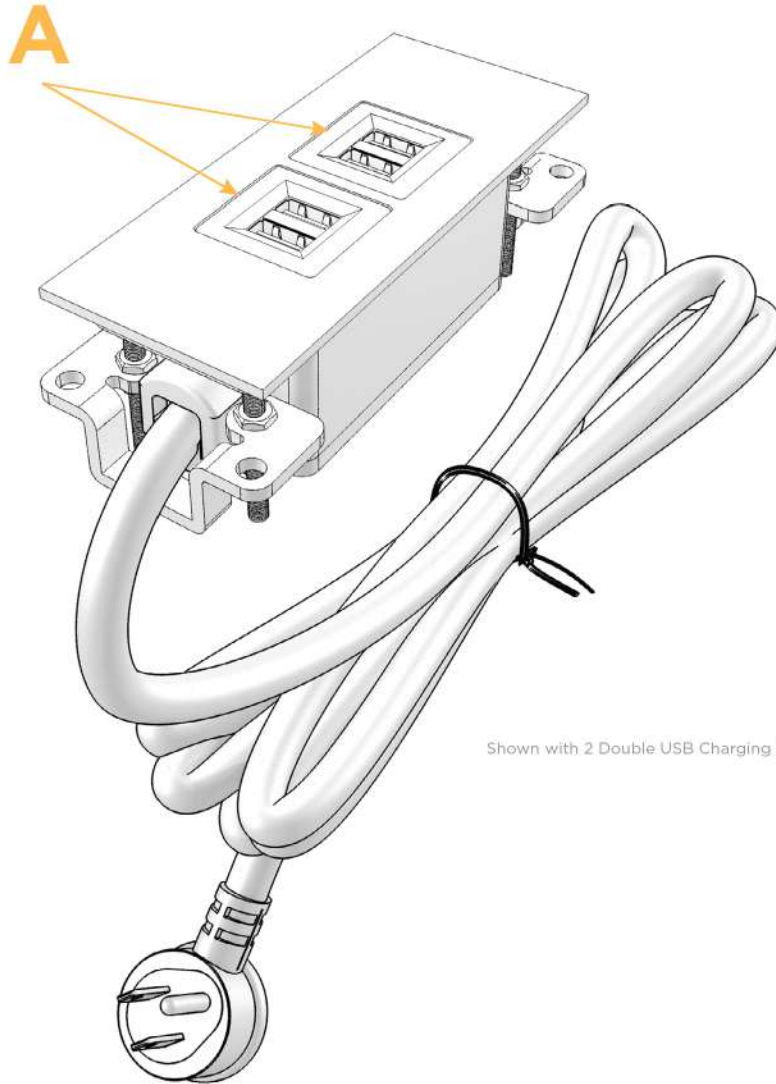

Slim Plate Finish: **BRASS (ABS)**
Custom Finishes Available M-POWER-2T-UU-BRATP

Features:

Module/Port Options:

- A** Tamper Resistant AC Receptacle
- B** Double USB (Fast Charging Ports - Rated for 3.2A)
- C** HDMI
- D** CAT 6
- E** 3.5mm Mini Stereo Jack
- F** Single USB (Fast Charging Port - Rated for 3.2A)
- G** RJ 12
- H** Switched AC
- I** Wireless AC

Plug:

- Low Profile Flat 45° Angle 120 VAC Plug
- Standard Straight 120 VAC Plug

- CLEAN, COMPACT DESIGN
- STREAMLINED
- LOW PROFILE
- SIDE-EXITING CORDS
- PLUG & PLAY
- 3.2A HIGH SPEED USB CHARGING FOR ALL DEVICES
- 6' AC CORD & PLUG (FLAT PLUG STANDARD)
- CUSTOMIZABLE CONFIGURATIONS AND FINISHES
- UL LISTED FOR MOUNTING IN FURNITURE
- 15A

Shown in Brass (ABS) Slim Plate, featuring 2 Double USB Charging Ports.

M-POWER-2T

AC POWER & DATA CONNECTIVITY SOLUTION

M-POWER-2T-UU-BRATP

Mormax Company, Inc. 914-699-0101
 8 Westchester Plaza sales@mormax.com
 Elmsford, NY 10523 mormax.com

Specs:

Modules/Ports:

- A Double USB (Fast Charging Ports - Rated for 3.2A)

Shown with 2 Double USB Charging Ports.