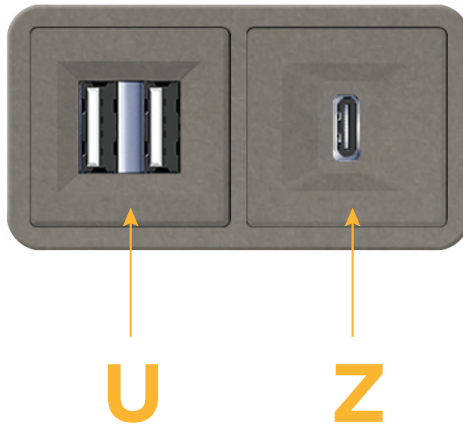

Bezel Finish:

Custom Finishes Available

**UNICOLOR™ MAGNESIUM (ABS)**

M-POWER-2TM2-UZ-M2AB

Features:

**Module/Port Options:**

- A** Tamper Resistant AC Receptacle
- U** Double USB (Fast Charging Ports - Rated for 3.2A)
- H** HDMI
- 6** CAT 6
- 12** RJ 12
- X** Switched AC
- Y** 3-Way Switch
- C** USB-C (27W High Speed Charging Port)
- Z** USB-C (18W High Speed Charging Port)
- R** Switched AC (Rocker Switch)

**Plug:**

- Supplied with Low Profile Flat 45° Angle 120 VAC Plug
- Optional Standard Straight 120 VAC Plug
- Optional Straight 120 VAC Pass-through Plug

Shown in Unicolor™ Magnesium (ABS) Bezel, featuring 1 Double USB Charging Port, and 1 USB C Charging Port.

- **CLEAN, COMPACT DESIGN**
- **STREAMLINED**
- **LOW PROFILE**
- **SIDE-EXITING CORDS**
- **PLUG & PLAY**
- **3.2A HIGH SPEED USB-A CHARGING FOR ALL DEVICES**
- **18W USB-C FAST-CHARGING FOR ALL DEVICES**
- **6' AC CORD & PLUG (FLAT PLUG STANDARD)**
- **CUSTOMIZABLE CONFIGURATIONS AND FINISHES**
- **UL LISTED FOR MOUNTING IN FURNITURE**
- **15A**

Specs:

**Modules/Ports:**

- U** Double USB (Fast Charging Ports - Rated for 3.2A)
- Z** USB C (High Speed Charging Port)

Shown with 1 Double USB Charging Port, and 1 USB C Charging Port.