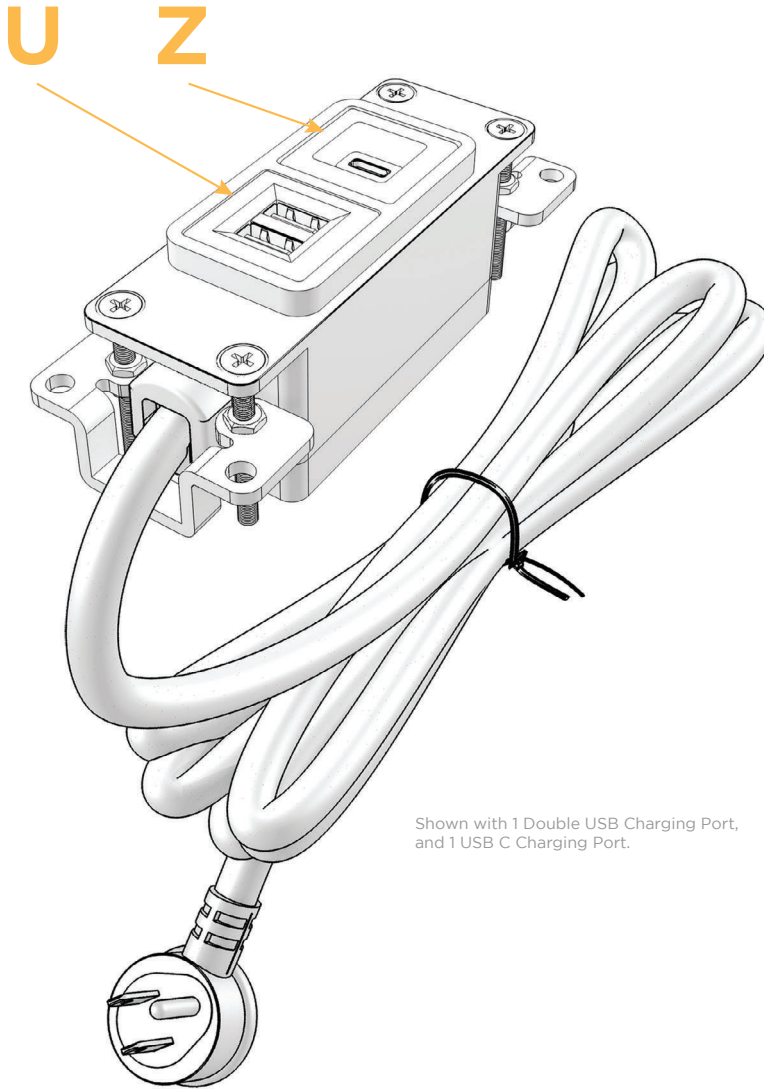

Bezel Finish:

Custom Finishes Available

**UNICOLOR™ MAGNESIUM (ABS)**

M-POWER-2TM2-UZ-M2AB

Features:

**Module/Port Options:**

- A** Tamper Resistant AC Receptacle
- U** Double USB (Fast Charging Ports - Rated for 3.2A)
- H** HDMI
- 6** CAT 6
- 12** RJ 12
- X** Switched AC
- Y** 3-Way Switch
- C** USB-C (27W High Speed Charging Port)
- Z** USB-C (18W High Speed Charging Port)
- R** Switched AC (Rocker Switch)

**Plug:**

- Supplied with Low Profile Flat 45° Angle 120 VAC Plug
- Optional Standard Straight 120 VAC Plug
- Optional Straight 120 VAC Pass-through Plug

Shown in Unicolor™ Magnesium (ABS) Bezel, featuring 1 Double USB Charging Port, and 1 USB C Charging Port.

- **CLEAN, COMPACT DESIGN**
- **STREAMLINED**
- **LOW PROFILE**
- **SIDE-EXITING CORDS**
- **PLUG & PLAY**
- **3.2A HIGH SPEED USB-A CHARGING FOR ALL DEVICES**
- **18W USB-C FAST-CHARGING FOR ALL DEVICES**
- **6' AC CORD & PLUG (FLAT PLUG STANDARD)**
- **CUSTOMIZABLE CONFIGURATIONS AND FINISHES**
- **UL LISTED FOR MOUNTING IN FURNITURE**
- **15A**

Specs:

**Modules/Ports:**

- U** Double USB (Fast Charging Ports - Rated for 3.2A)
- Z** USB C (High Speed Charging Port)

Shown with 1 Double USB Charging Port, and 1 USB C Charging Port.