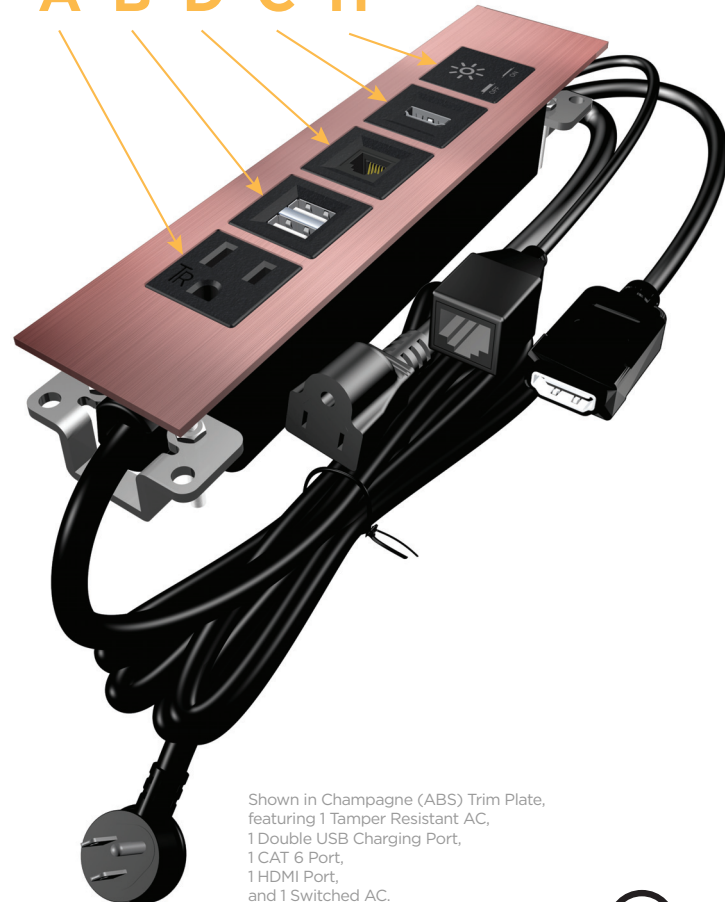

Trim Plate Finish: **CHAMPAGNE (ABS)**
Custom Finishes Available M-POWER-5T-AU6HX-CHATP

Features:

Module/Port Options:

- A** Tamper Resistant AC Receptacle
- B** Double USB (Fast Charging Ports - Rated for 3.2A)
- C** HDMI
- D** CAT 6
- E** 3.5mm Mini Stereo Jack
- F** Single USB (Fast Charging Port - Rated for 3.2A)
- G** RJ 12
- H** Switched AC
- I** 3-Way Switch
- J** USB-C (27W High Speed Charging Port)
- K** USB-C (13W High Speed Charging Port)
- L** Switched AC (Rocker Switch)

Plug:

- Low Profile Flat 45° Angle 120 VAC Plug
- Standard Straight 120 VAC Plug

- **CLEAN, COMPACT DESIGN**
- **STREAMLINED**
- **LOW PROFILE**
- **SIDE-EXITING CORDS**
- **PLUG & PLAY**
- **3.2A HIGH SPEED USB CHARGING FOR ALL DEVICES**
- **6' AC CORD & PLUG (FLAT PLUG STANDARD)**
- **CUSTOMIZABLE CONFIGURATIONS AND FINISHES**
- **UL LISTED FOR MOUNTING IN FURNITURE**
- **15A**

A B D C H

Shown in Champagne (ABS) Trim Plate, featuring 1 Tamper Resistant AC, 1 Double USB Charging Port, 1 CAT 6 Port, 1 HDMI Port, and 1 Switched AC.

M-POWER-5T

AC POWER & DATA CONNECTIVITY SOLUTION

M-POWER-5T-AU6HX-CHATP

Specs:

Modules/Ports:

- A** Tamper Resistant AC Receptacle
- B** Double USB (Fast Charging Ports - Rated for 3.2A)
- C** CAT 6
- D** HDMI
- E** Switched AC