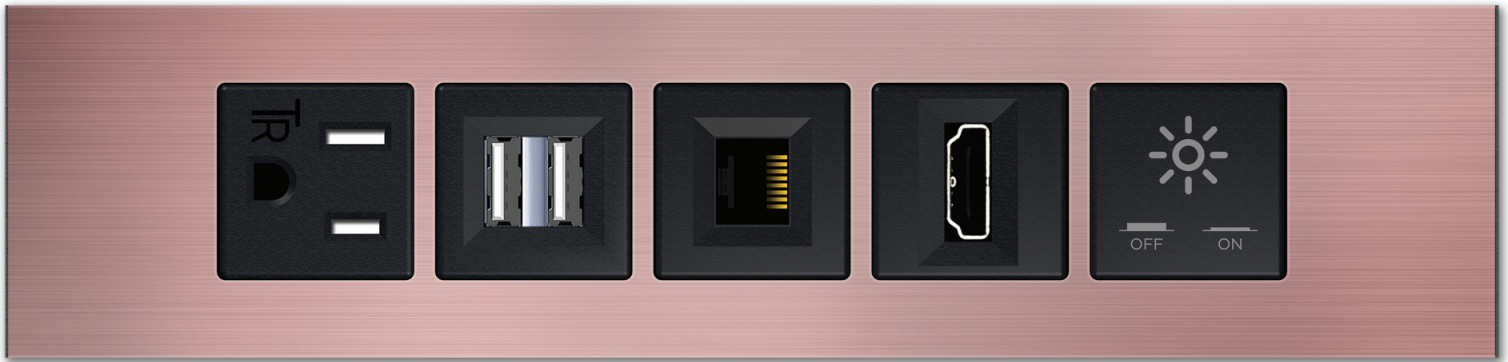

Trim Plate Finish: **CHAMPAGNE (ABS)**
Custom Finishes Available M-POWER-5T-AU6HX-CHATP

Features:

Module/Port Options:

- A** Tamper Resistant AC Receptacle
- B** Double USB (Fast Charging Ports - Rated for 3.2A)
- C** HDMI
- D** CAT 6
- E** 3.5mm Mini Stereo Jack
- F** Single USB (Fast Charging Port - Rated for 3.2A)
- G** RJ 12
- H** Switched AC
- I** 3-Way Switch
- J** USB-C (27W High Speed Charging Port)
- K** USB-C (13W High Speed Charging Port)
- L** Switched AC (Rocker Switch)

Plug:

- Low Profile Flat 45° Angle 120 VAC Plug
- Standard Straight 120 VAC Plug

- **CLEAN, COMPACT DESIGN**
- **STREAMLINED**
- **LOW PROFILE**
- **SIDE-EXITING CORDS**
- **PLUG & PLAY**
- **3.2A HIGH SPEED USB CHARGING FOR ALL DEVICES**
- **6' AC CORD & PLUG (FLAT PLUG STANDARD)**
- **CUSTOMIZABLE CONFIGURATIONS AND FINISHES**
- **UL LISTED FOR MOUNTING IN FURNITURE**
- **15A**

A B D C H

Shown in Champagne (ABS) Trim Plate, featuring 1 Tamper Resistant AC, 1 Double USB Charging Port, 1 CAT 6 Port, 1 HDMI Port, and 1 Switched AC.

M-POWER-5T

AC POWER & DATA CONNECTIVITY SOLUTION

M-POWER-5T-AU6HX-CHATP

Specs:

Modules/Ports:

- A** Tamper Resistant AC Receptacle
- B** Double USB (Fast Charging Ports - Rated for 3.2A)
- C** CAT 6
- D** HDMI
- E** Switched AC