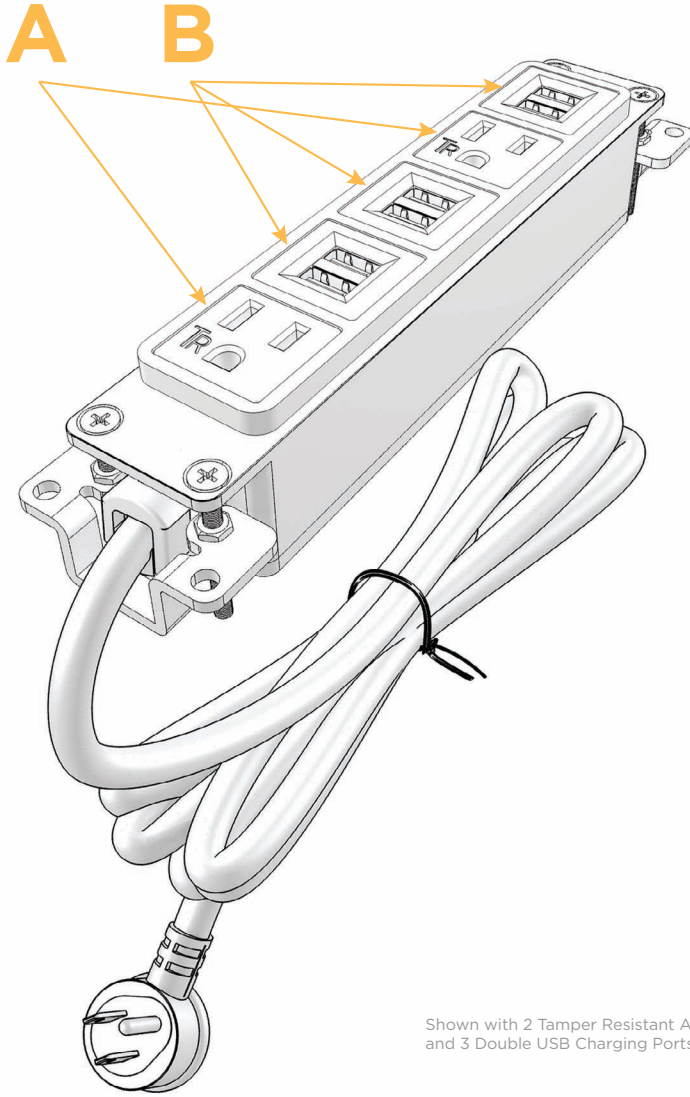

Bezel Finish: **BLACK (ABS)**
Custom Finishes Available M-POWER-5T-AUUUAU-BAB

Features:

Module/Port Options:

- A** Tamper Resistant AC Receptacle
- B** Double USB (Fast Charging Ports - Rated for 3.2A)
- C** HDMI
- D** CAT 6
- E** 3.5mm Mini Stereo Jack
- F** Single USB (Fast Charging Port - Rated for 3.2A)
- G** RJ 12
- H** Switched AC
- I** Wireless AC
- J** 3-Way Switch
- K** USB C (High Speed Charging Port)

Plug:

- Low Profile Flat 45° Angle 120 VAC Plug
- Standard Straight 120 VAC Plug

- CLEAN, COMPACT DESIGN
- STREAMLINED
- LOW PROFILE
- SIDE-EXITING CORDS
- PLUG & PLAY
- 3.2A HIGH SPEED USB CHARGING FOR ALL DEVICES
- 6' AC CORD & PLUG (FLAT PLUG STANDARD)
- CUSTOMIZABLE CONFIGURATIONS AND FINISHES
- UL LISTED FOR MOUNTING IN FURNITURE
- 15A

Shown in Black (ABS) Bezel, featuring 2 Tamper Resistant ACs, and 3 Double USB Charging Ports.

M-POWER-5T

AC POWER & DATA CONNECTIVITY SOLUTION

M-POWER-5T-AUUUAU-BAB

Mormax Company, Inc. 914-699-0101
 8 Westchester Plaza sales@mormax.com
 Elmsford, NY 10523 mormax.com

Specs:

Modules/Ports:

- A** Tamper Resistant AC Receptacle
- B** Double USB (Fast Charging Ports - Rated for 3.2A)

Shown with 2 Tamper Resistant ACs, and 3 Double USB Charging Ports.