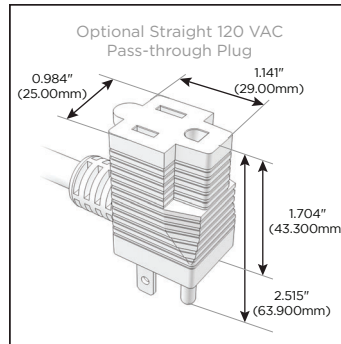

### Module/Port Options:

- A** Tamper Resistant AC Receptacle
- U** Double USB (Fast Charging Ports - Rated for 3.2A)
- H** HDMI
- 6** CAT 6
- 12** RJ 12
- X** Switched AC
- Y** 3-Way Switch
- C** USB-C (27W High Speed Charging Port)
- Z** USB-C (18W High Speed Charging Port)
- R** Switched AC (Rocker Switch)

- **CLEAN, COMPACT DESIGN**
- **STREAMLINED**
- **LOW PROFILE**
- **SIDE-EXITING CORDS**
- **PLUG & PLAY**
- **3.2A HIGH SPEED USB CHARGING FOR ALL DEVICES**
- **18W HIGH SPEED USB-C CHARGING FOR ALL DEVICES**
- **6' AC CORD & PLUG (FLAT PLUG STANDARD)**
- **CUSTOMIZABLE CONFIGURATIONS AND FINISHES**
- **UL LISTED FOR MOUNTING IN FURNITURE**
- **15A**

# M-POWER-4T

AC POWER & DATA CONNECTIVITY SOLUTION  
4TW-AUZH-APATP

Specs:

**Modules/Ports:**

- A** Tamper Resistant AC Receptacle
- U** Double USB (Fast Charging Ports - Rated for 3.2A)
- Z** USB-C (18W High Speed Charging Port)
- H** HDMI Port

**A U Z H**

Shown with 1 Tamper Resistant AC, 1 Double USB Charging Port, 1 USB-C Charging Port, and 1 HDMI Port.

SIDE