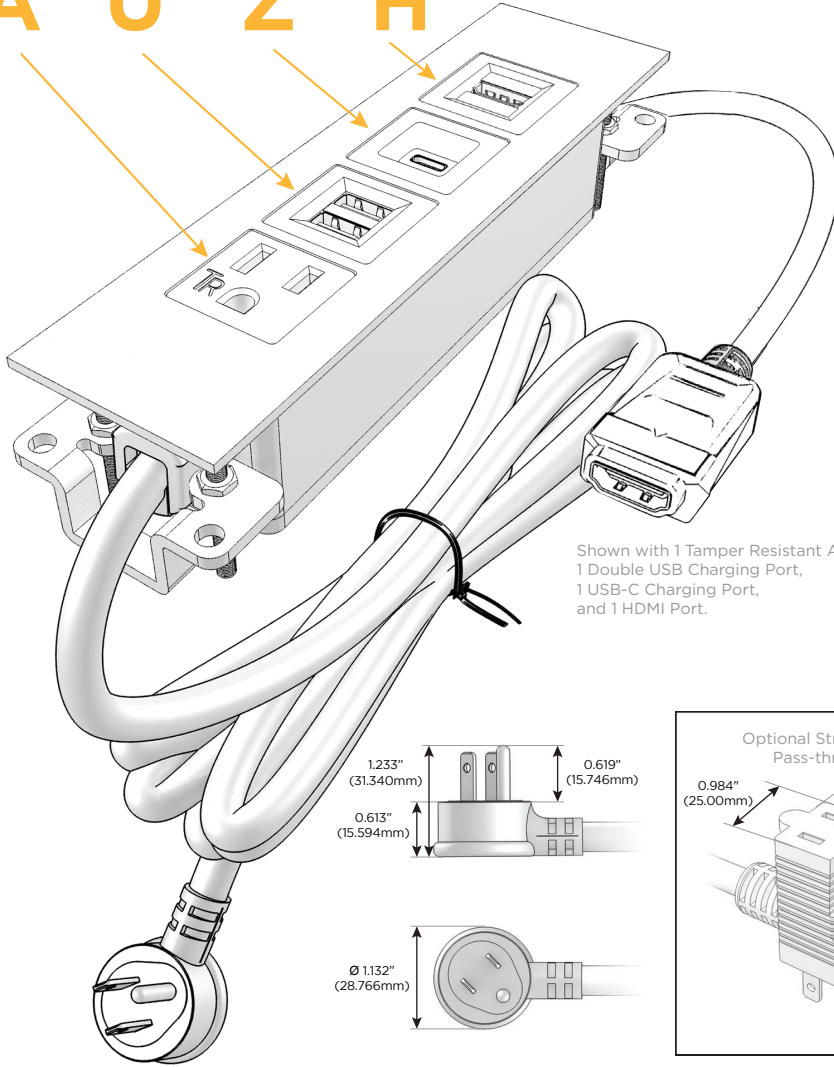

### Plug:

- Supplied with Low Profile Flat 45° Angle 120 VAC Plug
- Optional Standard Straight 120 VAC Plug
- Optional Straight 120 VAC Pass-through Plug

Shown in Special Antiqued Bronze (ABS) Trim Plate, featuring 1 Tamper Resistant AC, 1 Double USB Charging Port, 1 USB-C Charging Port, and 1 HDMI Port.

- **CLEAN, COMPACT DESIGN**
- **STREAMLINED**
- **LOW PROFILE**
- **SIDE-EXITING CORDS**
- **PLUG & PLAY**
- **3.2A HIGH SPEED USB CHARGING FOR ALL DEVICES**
- **18W HIGH SPEED USB-C CHARGING FOR ALL DEVICES**
- **6' AC CORD & PLUG (FLAT PLUG STANDARD)**
- **CUSTOMIZABLE CONFIGURATIONS AND FINISHES**
- **UL LISTED FOR MOUNTING IN FURNITURE**
- **15A**

# M-POWER-4T

AC POWER & DATA CONNECTIVITY SOLUTION  
4TW-AUZH-APATP

Specs:

**Modules/Ports:**

- A** Tamper Resistant AC Receptacle
- U** Double USB (Fast Charging Ports - Rated for 3.2A)
- Z** USB-C (18W High Speed Charging Port)
- H** HDMI Port

**A U Z H**

Shown with 1 Tamper Resistant AC, 1 Double USB Charging Port, 1 USB-C Charging Port, and 1 HDMI Port.

SIDE