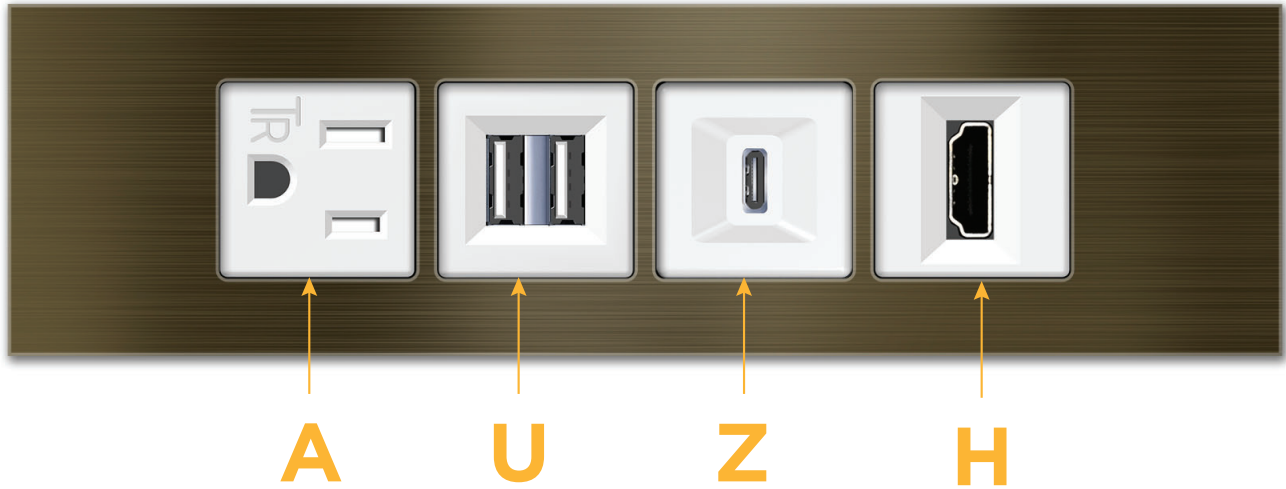

M-POWER-4T

AC POWER & DATA CONNECTIVITY SOLUTION
4TW-AUZH-APATP

Distributed by

Mormax Company, Inc.
8 Westchester Plaza
Elmsford, NY 10523

914-699-0101
sales@mormax.com
mormax.com

Metro Light & Power's line of power & data solutions offers sophisticated design elements combined with greater ease of installation. Streamlined and low-profile, enhanced by side-exiting cords, our outlets advance the industry with their cutting-edge look and feel. We believe flexibility is key, and we provide a variety of mounting options, including the ability to mount in limited spaces. Our outlets are available in many finishes and configurations, in addition to a custom color and finish capability for our clients.

Trim Plate Finish: **SPECIAL ANTIQUED BRONZE (ABS)**
Custom Finishes Available M-POWER-4TW-AUZH-APATP

Features:

Module/Port Options:

- **A** Tamper Resistant AC Receptacle
- **U** Double USB (Fast Charging Ports - Rated for 3.2A)
- **H** HDMI
- **6** CAT 6
- **12** RJ 12
- **X** Switched AC
- **Y** 3-Way Switch
- **C** USB-C (27W High Speed Charging Port)
- **Z** USB-C (18W High Speed Charging Port)
- **R** Switched AC (Rocker Switch)

Plug:

- Supplied with Low Profile Flat 45° Angle 120 VAC Plug
- Optional Standard Straight 120 VAC Plug
- Optional Straight 120 VAC Pass-through Plug

Shown in Special Antiqued Bronze (ABS) Trim Plate, featuring 1 Tamper Resistant AC, 1 Double USB Charging Port, 1 USB-C Charging Port, and 1 HDMI Port.

- **CLEAN, COMPACT DESIGN**
- **STREAMLINED**
- **LOW PROFILE**
- **SIDE-EXITING CORDS**
- **PLUG & PLAY**
- **3.2A HIGH SPEED USB CHARGING FOR ALL DEVICES**
- **18W HIGH SPEED USB-C CHARGING FOR ALL DEVICES**
- **6' AC CORD & PLUG (FLAT PLUG STANDARD)**
- **CUSTOMIZABLE CONFIGURATIONS AND FINISHES**
- **UL LISTED FOR MOUNTING IN FURNITURE**
- **15A**