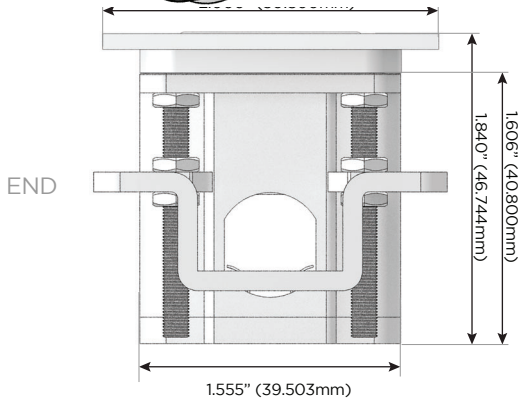

- **CLEAN, COMPACT DESIGN**
- **STREAMLINED**
- **LOW PROFILE**
- **SIDE-EXITING CORDS**
- **PLUG & PLAY**
- **3.2A HIGH SPEED USB CHARGING FOR ALL DEVICES**
- **18W HIGH SPEED USB-C CHARGING FOR ALL DEVICES**
- **6' AC CORD & PLUG (FLAT PLUG STANDARD)**
- **CUSTOMIZABLE CONFIGURATIONS AND FINISHES**
- **UL LISTED FOR MOUNTING IN FURNITURE**
- **15A**

# M-POWER-4T

AC POWER & DATA CONNECTIVITY SOLUTION  
4TW-AUZH-APATP

Specs:

**Modules/Ports:**

- A** Tamper Resistant AC Receptacle
- U** Double USB (Fast Charging Ports - Rated for 3.2A)
- Z** USB-C (18W High Speed Charging Port)
- H** HDMI Port

**A U Z H**

Shown with 1 Tamper Resistant AC, 1 Double USB Charging Port, 1 USB-C Charging Port, and 1 HDMI Port.

SIDE