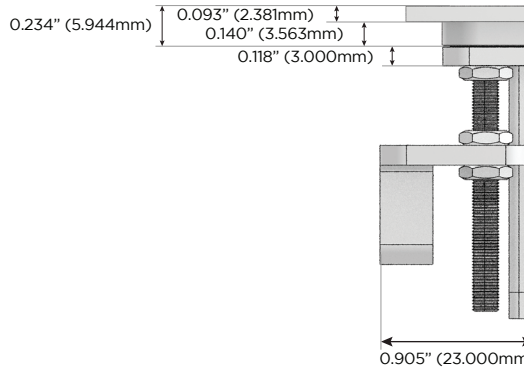

M-POWER-4T

AC POWER & DATA CONNECTIVITY SOLUTION
4TW-AUZH-APATP

Specs:

Modules/Ports:

- **A** Tamper Resistant AC Receptacle
- **U** Double USB (Fast Charging Ports - Rated for 3.2A)
- **Z** USB-C (18W High Speed Charging Port)
- **H** HDMI Port

A U Z H

SIDE