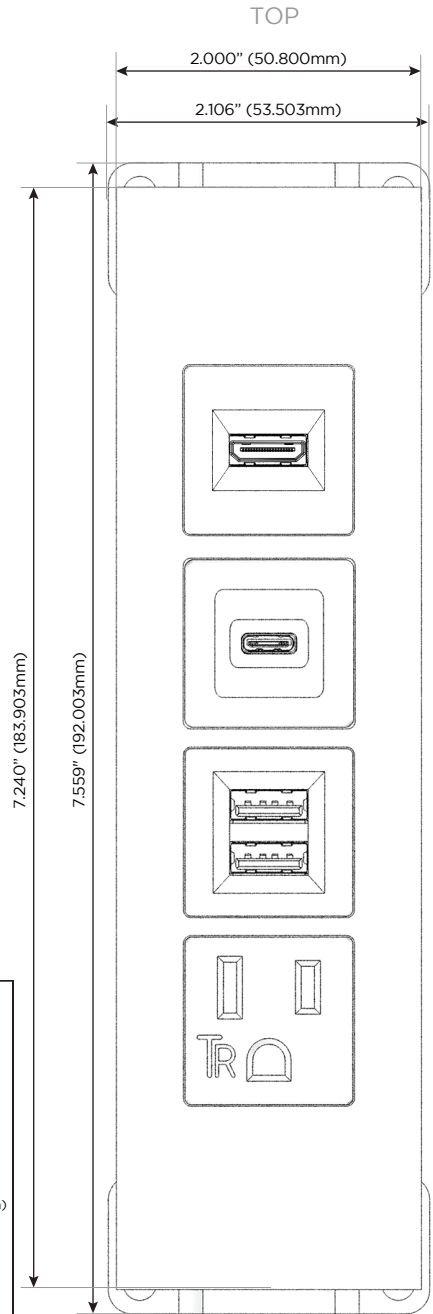

### Module/Port Options:

- A** Tamper Resistant AC Receptacle
- U** Double USB (Fast Charging Ports - Rated for 3.2A)
- H** HDMI
- 6** CAT 6
- 12** RJ 12
- X** Switched AC
- Y** 3-Way Switch
- C** USB-C (27W High Speed Charging Port)
- Z** USB-C (18W High Speed Charging Port)
- R** Switched AC (Rocker Switch)

- **CLEAN, COMPACT DESIGN**
- **STREAMLINED**
- **LOW PROFILE**
- **SIDE-EXITING CORDS**
- **PLUG & PLAY**
- **3.2A HIGH SPEED USB CHARGING FOR ALL DEVICES**
- **18W HIGH SPEED USB-C CHARGING FOR ALL DEVICES**
- **6' AC CORD & PLUG (FLAT PLUG STANDARD)**
- **CUSTOMIZABLE CONFIGURATIONS AND FINISHES**
- **UL LISTED FOR MOUNTING IN FURNITURE**
- **15A**

# M-POWER-4T

AC POWER & DATA CONNECTIVITY SOLUTION  
4TW-AUZH-APATP

Specs:

**Modules/Ports:**

- A** Tamper Resistant AC Receptacle
- U** Double USB (Fast Charging Ports - Rated for 3.2A)
- Z** USB-C (18W High Speed Charging Port)
- H** HDMI Port

**A U Z H**

Shown with 1 Tamper Resistant AC, 1 Double USB Charging Port, 1 USB-C Charging Port, and 1 HDMI Port.

SIDE