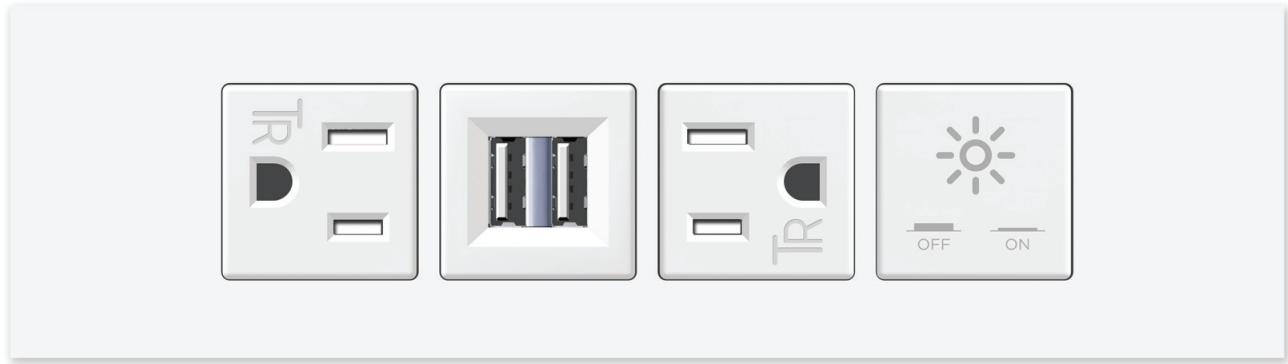

Slim Plate Finish: **WHITE (ABS)**
Custom Finishes Available M-POWER-4TW-AUAX-WATP

Features:

Module/Port Options:

- A** Tamper Resistant AC Receptacle
- B** Double USB (Fast Charging Ports - Rated for 3.2A)
- C** HDMI
- D** CAT 6
- E** 3.5mm Mini Stereo Jack
- F** Single USB (Fast Charging Port - Rated for 3.2A)
- G** RJ 12
- H** Switched AC
- I** Wireless AC

Plug:

- Low Profile Flat 45° Angle 120 VAC Plug
- Standard Straight 120 VAC Plug

- CLEAN, COMPACT DESIGN
- STREAMLINED
- LOW PROFILE
- SIDE-EXITING CORDS
- PLUG & PLAY
- 3.2A HIGH SPEED USB CHARGING FOR ALL DEVICES
- 6' AC CORD & PLUG (FLAT PLUG STANDARD)
- CUSTOMIZABLE CONFIGURATIONS AND FINISHES
- UL LISTED FOR MOUNTING IN FURNITURE
- 15A

Shown in White (ABS) Slim Plate, featuring 2 Tamper Resistant ACs, 1 Double USB Charging Port, and 1 Switched AC.

M-POWER-4T

AC POWER & DATA CONNECTIVITY SOLUTION

M-POWER-4TW-AUAX-WATP

Mormax Company, Inc. 914-699-0101
 8 Westchester Plaza sales@mormax.com
 Elmsford, NY 10523 mormax.com

Specs:

Modules/Ports:

- A** Tamper Resistant AC Receptacle
- B** Double USB (Fast Charging Ports - Rated for 3.2A)
- C** Switched AC

Shown with 2 Tamper Resistant ACs, 1 Double USB Charging Port, and 1 Switched AC.