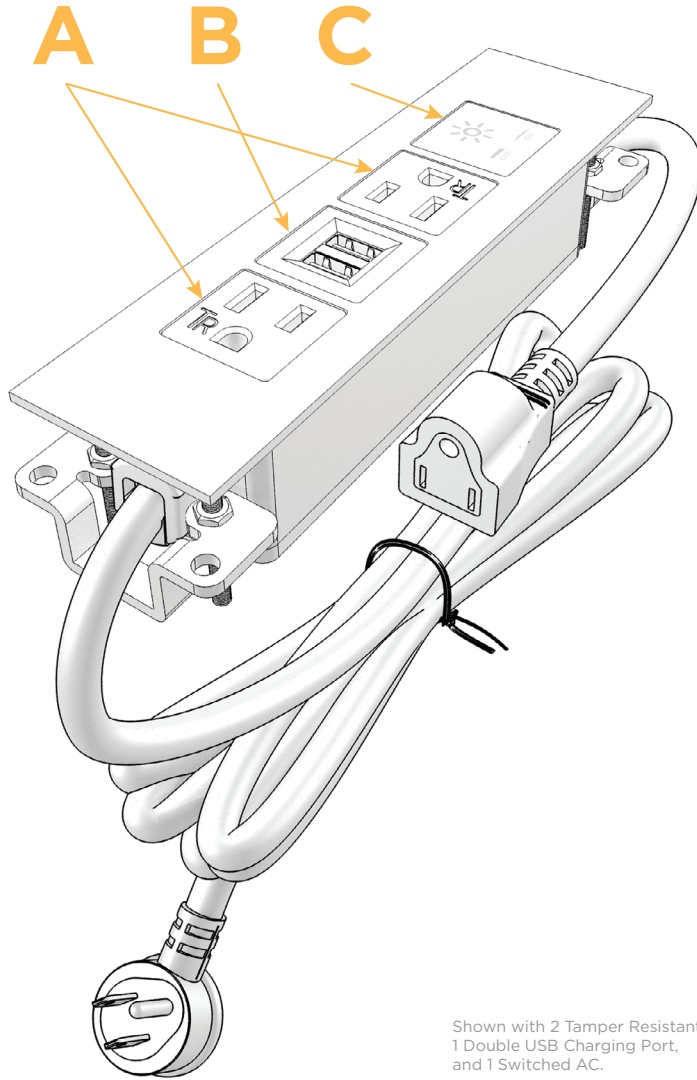

Slim Plate Finish: **WHITE (ABS)**
Custom Finishes Available M-POWER-4TW-AUAX-WATP

Features:

Module/Port Options:

- A** Tamper Resistant AC Receptacle
- B** Double USB (Fast Charging Ports - Rated for 3.2A)
- C** HDMI
- D** CAT 6
- E** 3.5mm Mini Stereo Jack
- F** Single USB (Fast Charging Port - Rated for 3.2A)
- G** RJ 12
- H** Switched AC
- I** Wireless AC

Plug:

- Low Profile Flat 45° Angle 120 VAC Plug
- Standard Straight 120 VAC Plug

- CLEAN, COMPACT DESIGN
- STREAMLINED
- LOW PROFILE
- SIDE-EXITING CORDS
- PLUG & PLAY
- 3.2A HIGH SPEED USB CHARGING FOR ALL DEVICES
- 6' AC CORD & PLUG (FLAT PLUG STANDARD)
- CUSTOMIZABLE CONFIGURATIONS AND FINISHES
- UL LISTED FOR MOUNTING IN FURNITURE
- 15A

Shown in White (ABS) Slim Plate, featuring 2 Tamper Resistant ACs, 1 Double USB Charging Port, and 1 Switched AC.

M-POWER-4T

AC POWER & DATA CONNECTIVITY SOLUTION

M-POWER-4TW-AUAX-WATP

Mormax Company, Inc. 914-699-0101
 8 Westchester Plaza sales@mormax.com
 Elmsford, NY 10523 mormax.com

Specs:

Modules/Ports:

- A** Tamper Resistant AC Receptacle
- B** Double USB (Fast Charging Ports - Rated for 3.2A)
- C** Switched AC

Shown with 2 Tamper Resistant ACs, 1 Double USB Charging Port, and 1 Switched AC.