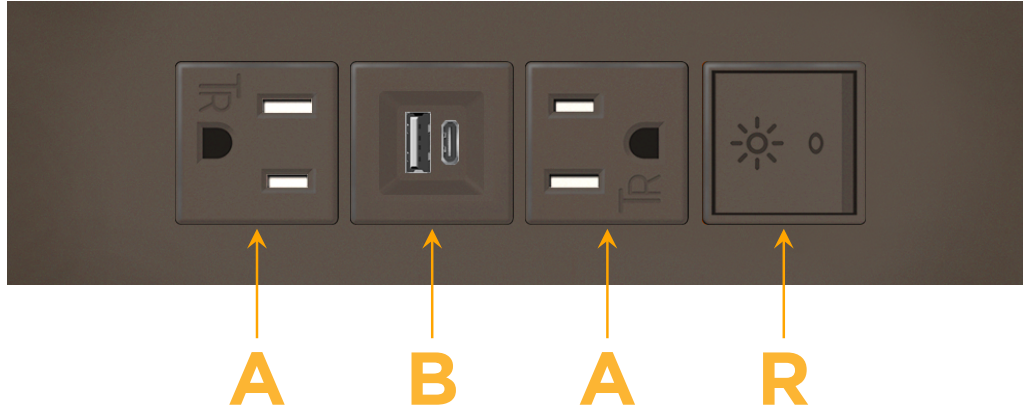

Custom Finishes Available

M-POWER-4TRZ-ABAR-RZATP

Features:

Module/Port Options:

- A** Tamper Resistant AC Receptacle
- B** USB-A & USB-C (3.0A USB-A / 15W USB-C)
- U** Double USB-A (Fast Charging Ports - Rated for 3.2A)
- H** HDMI
- 6** CAT 6
- 12** RJ 12
- X** Switched AC
- Y** 3-Way Switch (Low Voltage)
- C** USB-C (27W High Speed Charging Port)
- Z** USB-C (18W High Speed Charging Port)
- R** Switched AC (Rocker Switch)
- D** Dimmer Switch

Plug:

- Supplied with Low Profile Flat 45° Angle 120 VAC Plug
- Optional Standard Straight 120 VAC Plug
- Optional Straight 120 VAC Pass-through Plug

- CLEAN, COMPACT DESIGN
- STREAMLINED
- LOW PROFILE
- SIDE-EXITING CORDS
- PLUG & PLAY
- 6' AC CORD & PLUG (FLAT PLUG STANDARD)
- CUSTOMIZABLE CONFIGURATIONS AND FINISHES
- UL LISTED FOR MOUNTING IN FURNITURE
- 15A

sales@mormax.com

mormax.com

Specs:

Modules/Ports:

- A** Tamper Resistant AC Receptacle
- B** USB-A & USB-C (3.0A USB-A / 15W USB-C)
- R** Switched AC (Rocker Switch)