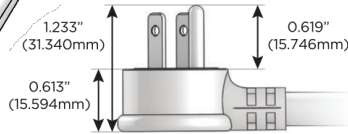

M-POWER-4T

AC POWER & DATA CONNECTIVITY SOLUTION

M-POWER-4TM2-RABR-M2ATP

Specs:

Modules/Ports:

- **R** Switched AC (Rocker Switch)
- **A** Tamper Resistant AC Receptacle
- **B** USB-A & USB-C (3.0A USB-A / 15W USB-C)