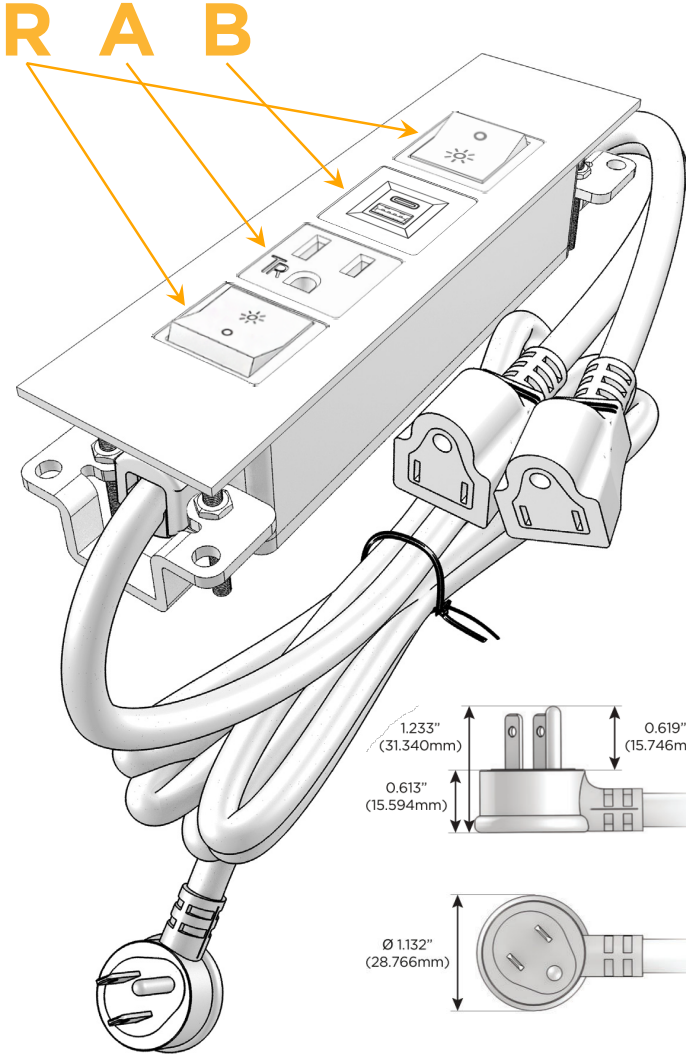

Custom Finishes Available

M-POWER-4TM2-RABR-M2ATP

Features:

**Module/Port Options:**

- A** Tamper Resistant AC Receptacle
- B** USB-A & USB-C (3.0A USB-A / 15W USB-C)
- U** Double USB-A (Fast Charging Ports - Rated for 3.2A)
- H** HDMI
- 6** CAT 6
- 12** RJ 12
- X** Switched AC
- Y** 3-Way Switch (Low Voltage)
- C** USB-C (27W High Speed Charging Port)
- Z** USB-C (18W High Speed Charging Port)
- R** Switched AC (Rocker Switch)
- D** Dimmer Switch

**Plug:**

- Supplied with Low Profile Flat 45° Angle 120 VAC Plug
- Optional Standard Straight 120 VAC Plug
- Optional Straight 120 VAC Pass-through Plug

- CLEAN, COMPACT DESIGN
- STREAMLINED
- LOW PROFILE
- SIDE-EXITING CORDS
- PLUG & PLAY
- 6' AC CORD & PLUG (FLAT PLUG STANDARD)
- CUSTOMIZABLE CONFIGURATIONS AND FINISHES
- UL LISTED FOR MOUNTING IN FURNITURE
- 15A

## AC POWER & DATA CONNECTIVITY SOLUTION

M-POWER-4TM2-RABR-M2ATP

Specs:

### Modules/Ports:

- R** Switched AC (Rocker Switch)
- A** Tamper Resistant AC Receptacle
- B** USB-A & USB-C (3.0A USB-A / 15W USB-C)

Distributed by

Mormax Company, Inc.

8 Westchester Plaza

Elmsford, NY 10523