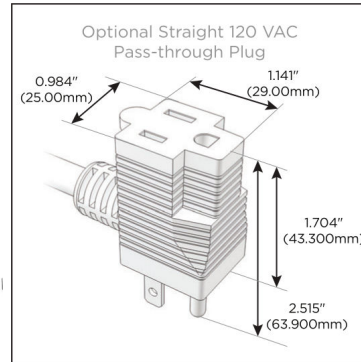

M-POWER-4T

AC POWER & DATA CONNECTIVITY SOLUTION

M-POWER-4TM2-RABR-M2ATP

Specs:

Modules/Ports:

- **R** Switched AC (Rocker Switch)
- **A** Tamper Resistant AC Receptacle
- **B** USB-A & USB-C (3.0A USB-A / 15W USB-C)