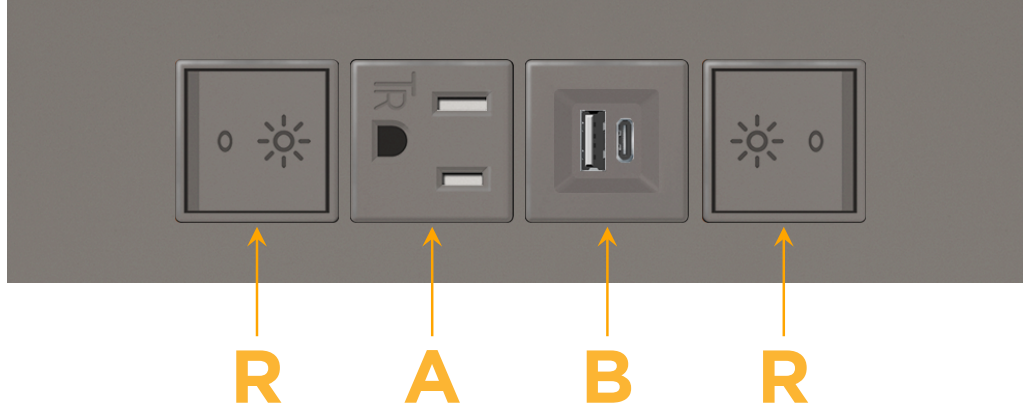

Custom Finishes Available

M-POWER-4TM2-RABR-M2ATP

Features:

**Module/Port Options:**

- A** Tamper Resistant AC Receptacle
- B** USB-A & USB-C (3.0A USB-A / 15W USB-C)
- U** Double USB-A (Fast Charging Ports - Rated for 3.2A)
- H** HDMI
- 6** CAT 6
- 12** RJ 12
- X** Switched AC
- Y** 3-Way Switch (Low Voltage)
- C** USB-C (27W High Speed Charging Port)
- Z** USB-C (18W High Speed Charging Port)
- R** Switched AC (Rocker Switch)
- D** Dimmer Switch

### Modules/Ports:

- R** Switched AC (Rocker Switch)
- A** Tamper Resistant AC Receptacle
- B** USB-A & USB-C (3.0A USB-A / 15W USB-C)

Distributed by

Mormax Company, Inc.

8 Westchester Plaza

Elmsford, NY 10523