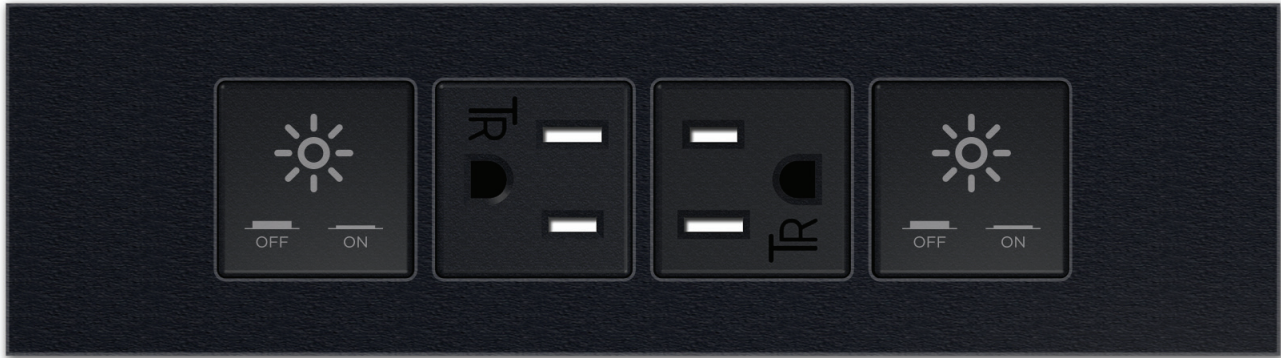

M-POWER

AC POWER & DATA CONNECTIVITY SOLUTION

M-POWER-4T-XAAX-BATP

Mormax Company, Inc.

8 Westchester Plaza

Elmsford, NY 10523

914-699-0101

sales@mormax.com

mormax.com

Metro Light & Power's line of power & data solutions offers sophisticated design elements combined with greater ease of installation. Streamlined and low-profile, enhanced by side-exiting cords, our outlets advance the industry with their cutting-edge look and feel. We believe flexibility is key, and we provide a variety of mounting options, including the ability to mount in limited spaces. Our outlets are available in many finishes and configurations, in addition to a custom color and finish capability for our clients.

Trim Plate Finish: **BLACK (ABS)**
Custom Finishes Available M-POWER-4T-XAAX-BATP

Features:

Module/Port Options:

- **A** Tamper Resistant AC Receptacle
- **B** Double USB (Fast Charging Ports - Rated for 3.2A)
- **C** HDMI
- **D** CAT 6
- **E** 3.5mm Mini Stereo Jack
- **F** Single USB (Fast Charging Port - Rated for 3.2A)
- **G** RJ 12
- **H** Switched AC
- **I** 3-Way Switch
- **J** USB-C (27W High Speed Charging Port)
- **K** USB-C (18W High Speed Charging Port)
- **L** Switched AC (Rocker Switch)

Plug:

- Low Profile Flat 45° Angle 120 VAC Plug
- Standard Straight 120 VAC Plug

- **CLEAN, COMPACT DESIGN**
- **STREAMLINED**
- **LOW PROFILE**
- **SIDE-EXITING CORDS**
- **PLUG & PLAY**
- **3.2A HIGH SPEED USB CHARGING FOR ALL DEVICES**
- **6' AC CORD & PLUG (FLAT PLUG STANDARD)**
- **CUSTOMIZABLE CONFIGURATIONS AND FINISHES**
- **UL LISTED FOR MOUNTING IN FURNITURE**
- **15A**