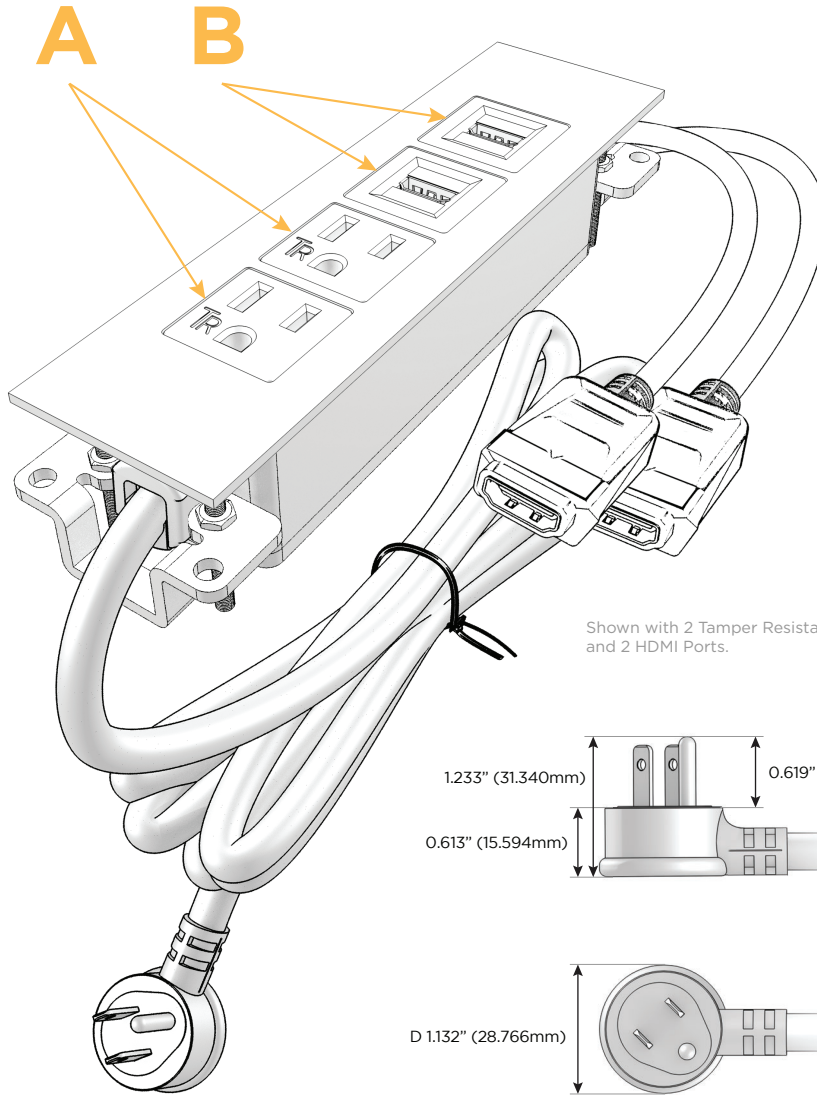

Trim Plate Finish: **BLACK (ABS)**
Custom Finishes Available M-POWER-4T-AAHH-BATP

Features:

Module/Port Options:

- A** Tamper Resistant AC Receptacle
- B** Double USB (Fast Charging Ports - Rated for 3.2A)
- C** HDMI
- D** CAT 6
- E** 3.5mm Mini Stereo Jack
- F** Single USB (Fast Charging Port - Rated for 3.2A)
- G** RJ 12
- H** Switched AC
- I** 3-Way Switch
- J** USB-C (27W High Speed Charging Port)
- K** USB-C (18W High Speed Charging Port)
- L** Switched AC (Rocker Switch)

Plug:

- Low Profile Flat 45° Angle 120 VAC Plug
- Standard Straight 120 VAC Plug

- **CLEAN, COMPACT DESIGN**
- **STREAMLINED**
- **LOW PROFILE**
- **SIDE-EXITING CORDS**
- **PLUG & PLAY**
- **3.2A HIGH SPEED USB CHARGING FOR ALL DEVICES**
- **6' AC CORD & PLUG (FLAT PLUG STANDARD)**
- **CUSTOMIZABLE CONFIGURATIONS AND FINISHES**
- **UL LISTED FOR MOUNTING IN FURNITURE**
- **15A**

Shown in Black (ABS) Trim Plate, featuring 2 Tamper Resistant ACs, and 2 HDMI Ports.

M-POWER-4T

AC POWER & DATA CONNECTIVITY SOLUTION

M-POWER-4T-AAHH-BATP

Mormax Company, Inc. 914-699-0101
 8 Westchester Plaza sales@mormax.com
 Elmsford, NY 10523 mormax.com

Specs:

Modules/Ports:

- A** Tamper Resistant AC Receptacle
- B** HDMI

Shown with 2 Tamper Resistant ACs, and 2 HDMI Ports.