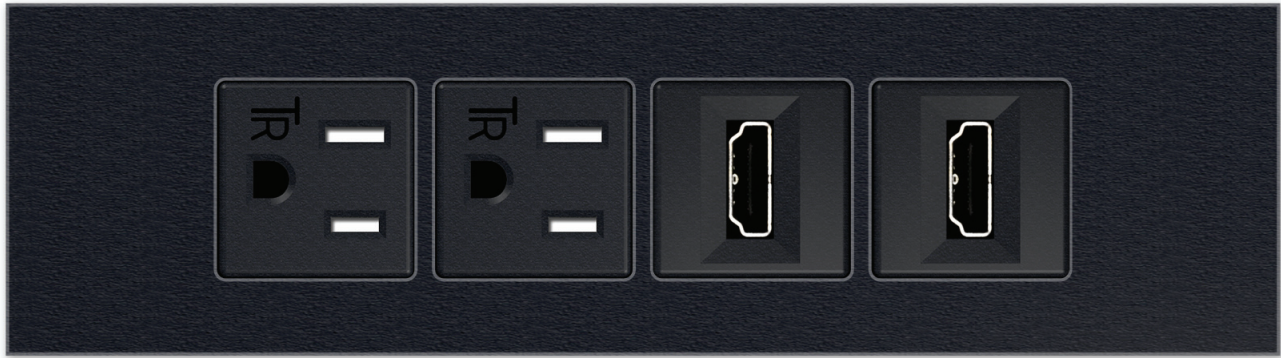

Trim Plate Finish: **BLACK (ABS)**
Custom Finishes Available M-POWER-4T-AAHH-BATP

Features:

Module/Port Options:

- A** Tamper Resistant AC Receptacle
- B** Double USB (Fast Charging Ports - Rated for 3.2A)
- C** HDMI
- D** CAT 6
- E** 3.5mm Mini Stereo Jack
- F** Single USB (Fast Charging Port - Rated for 3.2A)
- G** RJ 12
- H** Switched AC
- I** 3-Way Switch
- J** USB-C (27W High Speed Charging Port)
- K** USB-C (18W High Speed Charging Port)
- L** Switched AC (Rocker Switch)

Plug:

- Low Profile Flat 45° Angle 120 VAC Plug
- Standard Straight 120 VAC Plug

- **CLEAN, COMPACT DESIGN**
- **STREAMLINED**
- **LOW PROFILE**
- **SIDE-EXITING CORDS**
- **PLUG & PLAY**
- **3.2A HIGH SPEED USB CHARGING FOR ALL DEVICES**
- **6' AC CORD & PLUG (FLAT PLUG STANDARD)**
- **CUSTOMIZABLE CONFIGURATIONS AND FINISHES**
- **UL LISTED FOR MOUNTING IN FURNITURE**
- **15A**

Shown in Black (ABS) Trim Plate, featuring 2 Tamper Resistant ACs, and 2 HDMI Ports.

M-POWER-4T

AC POWER & DATA CONNECTIVITY SOLUTION

M-POWER-4T-AAHH-BATP

Mormax Company, Inc. 914-699-0101
 8 Westchester Plaza sales@mormax.com
 Elmsford, NY 10523 mormax.com

Specs:

Modules/Ports:

- A** Tamper Resistant AC Receptacle
- B** HDMI

Shown with 2 Tamper Resistant ACs, and 2 HDMI Ports.