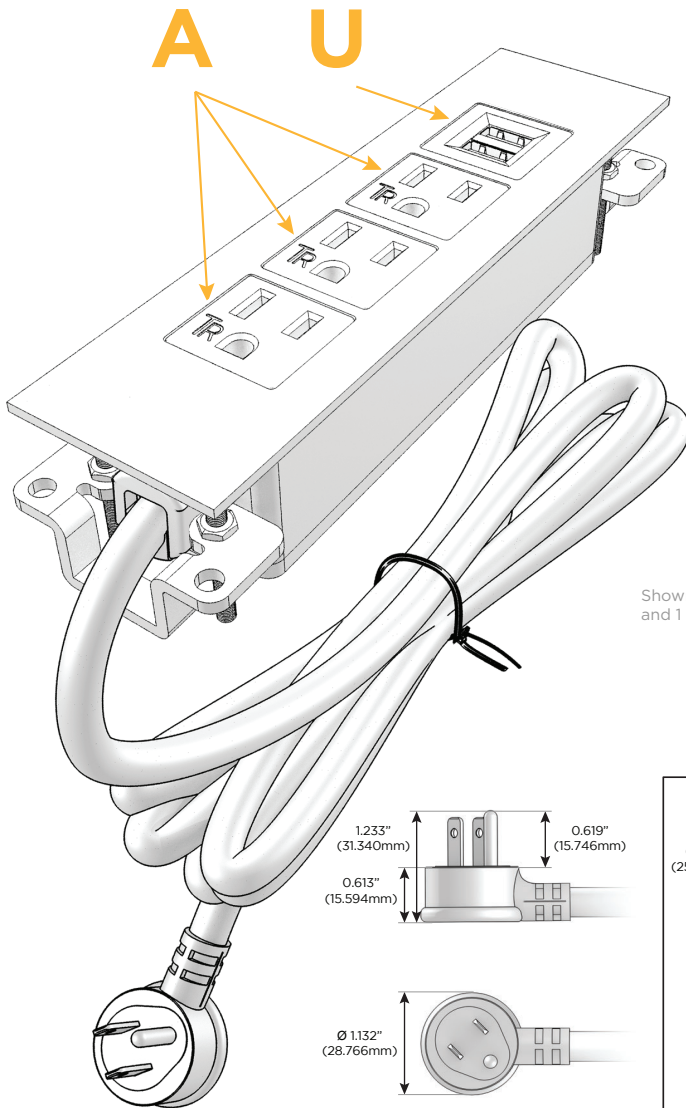

### Module/Port Options:

- A** Tamper Resistant AC Receptacle
- B** USB-A & USB-C (3.0A USB-A / 15W USB-C)
- U** Double USB (Fast Charging Ports - Rated for 3.2A)
- H** HDMI
- 6** CAT 6
- 12** RJ 12
- X** Switched AC
- Y** 3-Way Switch
- C** USB-C (27W High Speed Charging Port)
- Z** USB-C (18W High Speed Charging Port)
- R** Switched AC (Rocker Switch)

### Plug:

- Supplied with Low Profile Flat 45° Angle 120 VAC Plug
- Optional Standard Straight 120 VAC Plug
- Optional Straight 120 VAC Pass-through Plug

Shown in Satin Black (ABS) Plate, featuring 3 Tamper Resistant ACs, and 1 Double USB-A Charging Port.

- **CLEAN, COMPACT DESIGN**
- **STREAMLINED**
- **LOW PROFILE**
- **SIDE-EXITING CORDS**
- **PLUG & PLAY**
- **3.2A HIGH SPEED USB CHARGING FOR ALL DEVICES**
- **6' AC CORD & PLUG (FLAT PLUG STANDARD)**
- **CUSTOMIZABLE CONFIGURATIONS AND FINISHES**
- **UL LISTED FOR MOUNTING IN FURNITURE**
- **15A**

# M-POWER-4T

AC POWER & DATA CONNECTIVITY SOLUTION  
4T-AAA-U-B2ATP

Specs:

**Modules/Ports:**

- A** Tamper Resistant AC Receptacle
- U** Double USB (Fast Charging Ports - Rated for 3.2A)

Shown with 3 Tamper Resistant ACs, and 1 Double USB-A Charging Port.