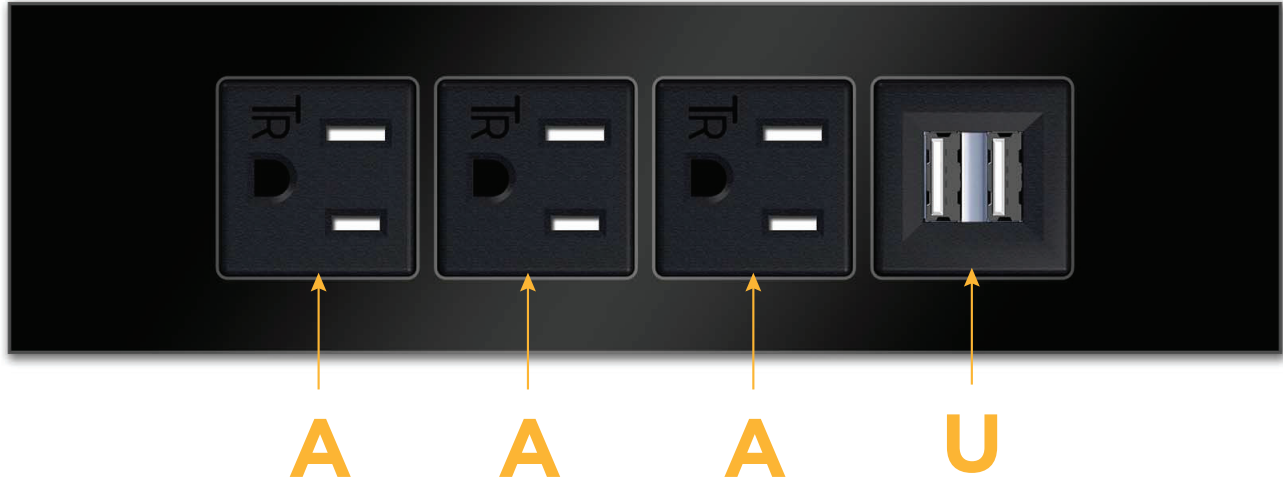

M-POWER-4T

AC POWER & DATA CONNECTIVITY SOLUTION
4T-AAAU-B2ATP

Distributed by

Mormax Company, Inc.
8 Westchester Plaza
Elmsford, NY 10523

914-699-0101
sales@mormax.com
mormax.com

Metro Light & Power's line of power & data solutions offers sophisticated design elements combined with greater ease of installation. Streamlined and low-profile, enhanced by side-exiting cords, our outlets advance the industry with their cutting-edge look and feel. We believe flexibility is key, and we provide a variety of mounting options, including the ability to mount in limited spaces. Our outlets are available in many finishes and configurations, in addition to a custom color and finish capability for our clients.

Trim Plate Finish: **SATIN BLACK (ABS)**
Custom Finishes Available M-POWER-4T-AAAU-B2ATP

Features:

Module/Port Options:

- **A** Tamper Resistant AC Receptacle
- **B** USB-A & USB-C (3.0A USB-A / 15W USB-C)
- **U** Double USB (Fast Charging Ports - Rated for 3.2A)
- **H** HDMI
- **6** CAT 6
- **12** RJ 12
- **X** Switched AC
- **Y** 3-Way Switch
- **C** USB-C (27W High Speed Charging Port)
- **Z** USB-C (18W High Speed Charging Port)
- **R** Switched AC (Rocker Switch)

Plug:

- Supplied with Low Profile Flat 45° Angle 120 VAC Plug
- Optional Standard Straight 120 VAC Plug
- Optional Straight 120 VAC Pass-through Plug

Shown in Satin Black (ABS) Plate, featuring 3 Tamper Resistant ACs, and 1 Double USB-A Charging Port.

- **CLEAN, COMPACT DESIGN**
- **STREAMLINED**
- **LOW PROFILE**
- **SIDE-EXITING CORDS**
- **PLUG & PLAY**
- **3.2A HIGH SPEED USB CHARGING FOR ALL DEVICES**
- **6' AC CORD & PLUG (FLAT PLUG STANDARD)**
- **CUSTOMIZABLE CONFIGURATIONS AND FINISHES**
- **UL LISTED FOR MOUNTING IN FURNITURE**
- **15A**