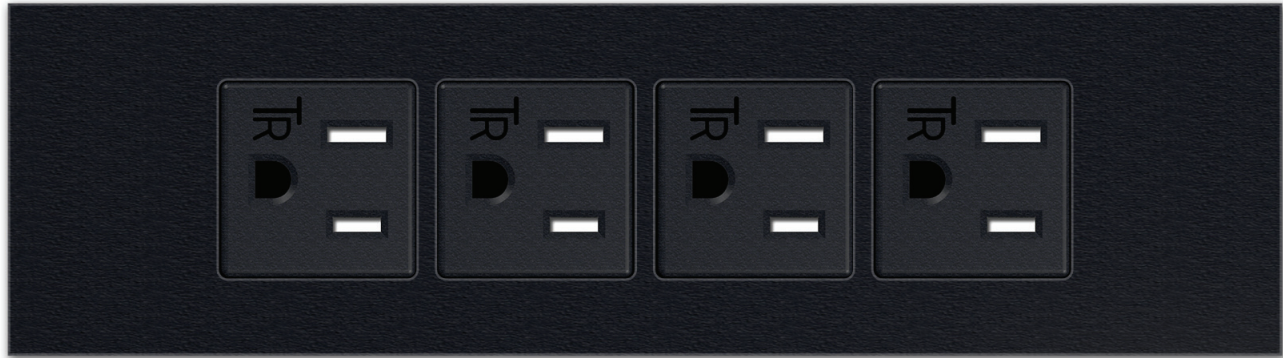

Trim Plate Finish: **BLACK (ABS)**
Custom Finishes Available M-POWER-4T-AAAA-BATP-BP90

Features:

Module/Port Options:

- A** Tamper Resistant AC Receptacle
- B** Double USB (Fast Charging Ports - Rated for 3.2A)
- C** HDMI
- D** CAT 6
- E** 3.5mm Mini Stereo Jack
- F** Single USB (Fast Charging Port - Rated for 3.2A)
- G** RJ 12
- H** Switched AC
- I** Wireless AC

Plug:

Low Profile Flat 45° Angle 120 VAC Plug

Standard Straight 120 VAC Plug

- **CLEAN, COMPACT DESIGN**
- **STREAMLINED**
- **LOW PROFILE**
- **SIDE-EXITING CORDS**
- **PLUG & PLAY**
- **3.2A HIGH SPEED USB CHARGING FOR ALL DEVICES**
- **6' AC CORD & PLUG (FLAT PLUG STANDARD)**
- **CUSTOMIZABLE CONFIGURATIONS AND FINISHES**
- **UL LISTED FOR MOUNTING IN FURNITURE**
- **15A**

Shown in Black (ABS) Trim Plate, featuring 4 Tamper Resistant ACs.

Specs:

- Modules/Ports:**
- A Tamper Resistant AC Receptacle

Shown with 4 Tamper Resistant ACs.