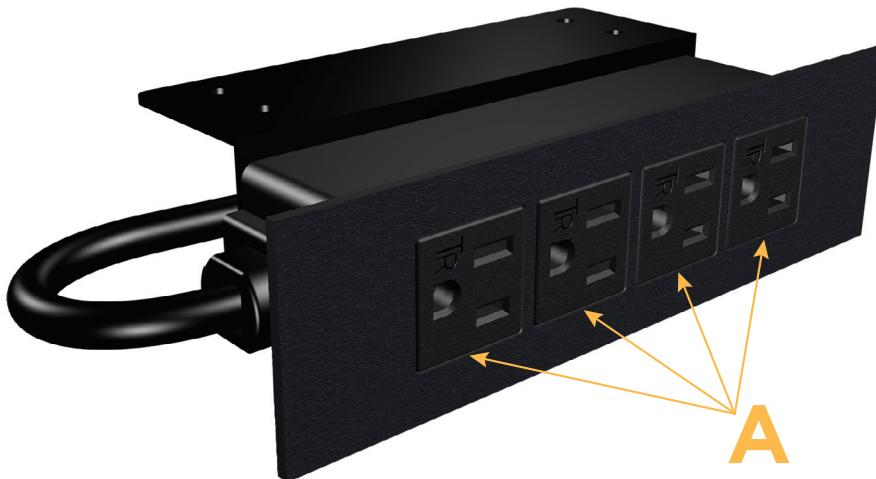

Trim Plate Finish: **BLACK (ABS)**
Custom Finishes Available M-POWER-4T-AAAA-BATP-BP90

Features:

Module/Port Options:

- A** Tamper Resistant AC Receptacle
- B** Double USB (Fast Charging Ports - Rated for 3.2A)
- C** HDMI
- D** CAT 6
- E** 3.5mm Mini Stereo Jack
- F** Single USB (Fast Charging Port - Rated for 3.2A)
- G** RJ 12
- H** Switched AC
- I** Wireless AC

Plug:

Low Profile Flat 45° Angle 120 VAC Plug

Standard Straight 120 VAC Plug

- **CLEAN, COMPACT DESIGN**
- **STREAMLINED**
- **LOW PROFILE**
- **SIDE-EXITING CORDS**
- **PLUG & PLAY**
- **3.2A HIGH SPEED USB CHARGING FOR ALL DEVICES**
- **6' AC CORD & PLUG (FLAT PLUG STANDARD)**
- **CUSTOMIZABLE CONFIGURATIONS AND FINISHES**
- **UL LISTED FOR MOUNTING IN FURNITURE**
- **15A**

Shown in Black (ABS) Trim Plate, featuring 4 Tamper Resistant ACs.

Specs:

- Modules/Ports:**
- A Tamper Resistant AC Receptacle

Shown with 4 Tamper Resistant ACs.