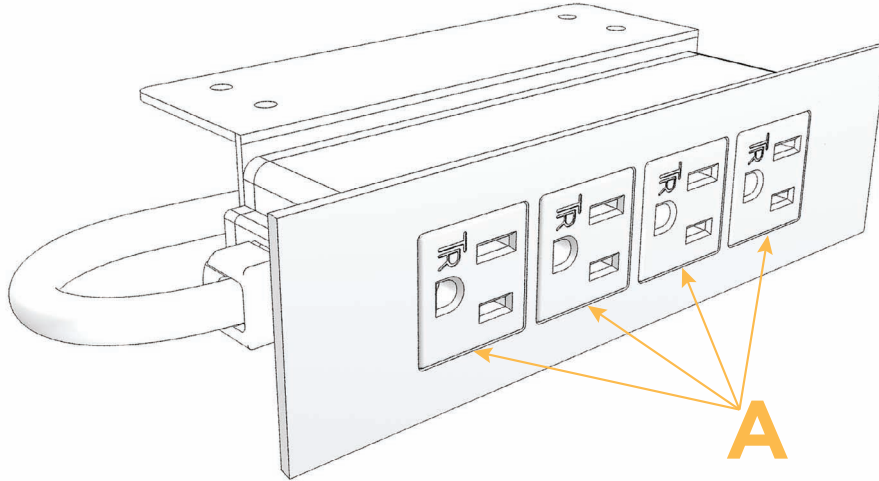

Trim Plate Finish: **BLACK (ABS)**
Custom Finishes Available M-POWER-4T-AAAA-BATP-BP90

Features:

Module/Port Options:

- A** Tamper Resistant AC Receptacle
- B** Double USB (Fast Charging Ports - Rated for 3.2A)
- C** HDMI
- D** CAT 6
- E** 3.5mm Mini Stereo Jack
- F** Single USB (Fast Charging Port - Rated for 3.2A)
- G** RJ 12
- H** Switched AC
- I** Wireless AC

Plug:

Low Profile Flat 45° Angle 120 VAC Plug

Standard Straight 120 VAC Plug

- **CLEAN, COMPACT DESIGN**
- **STREAMLINED**
- **LOW PROFILE**
- **SIDE-EXITING CORDS**
- **PLUG & PLAY**
- **3.2A HIGH SPEED USB CHARGING FOR ALL DEVICES**
- **6' AC CORD & PLUG (FLAT PLUG STANDARD)**
- **CUSTOMIZABLE CONFIGURATIONS AND FINISHES**
- **UL LISTED FOR MOUNTING IN FURNITURE**
- **15A**

Shown in Black (ABS) Trim Plate, featuring 4 Tamper Resistant ACs.

Specs:

- Modules/Ports:**
- A Tamper Resistant AC Receptacle

Shown with 4 Tamper Resistant ACs.