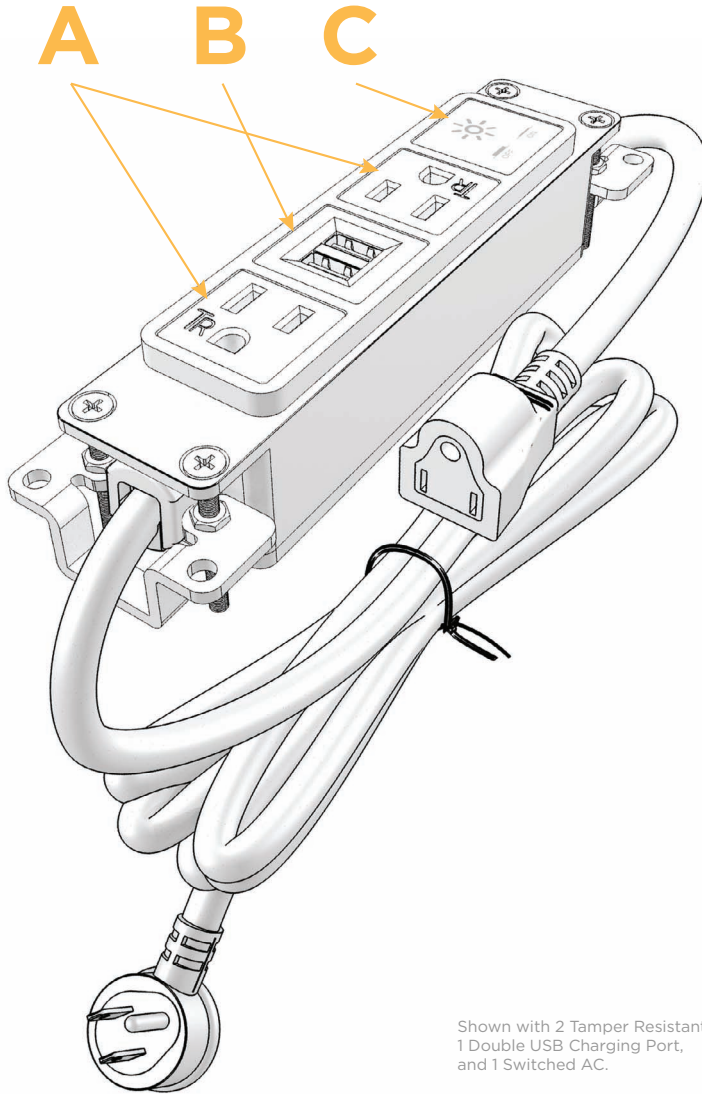

##### Module/Port Options:

- A** Tamper Resistant AC Receptacle
- B** Double USB (Fast Charging Ports - Rated for 3.2A)
- C** HDMI
- D** CAT 6
- E** 3.5mm Mini Stereo Jack
- F** Single USB (Fast Charging Port - Rated for 3.2A)
- G** RJ 12
- H** Switched AC
- I** Wireless AC

##### Plug:

- Low Profile Flat 45° Angle 120 VAC Plug
- Standard Straight 120 VAC Plug

- CLEAN, COMPACT DESIGN
- STREAMLINED
- LOW PROFILE
- SIDE-EXITING CORDS
- PLUG & PLAY
- 3.2A HIGH SPEED USB CHARGING FOR ALL DEVICES
- 6' AC CORD & PLUG (FLAT PLUG STANDARD)
- CUSTOMIZABLE CONFIGURATIONS AND FINISHES
- UL LISTED FOR MOUNTING IN FURNITURE
- 15A

## AC POWER & DATA CONNECTIVITY SOLUTION

### M-POWER-4TW-AUAX-BZAB

Specs:

**Modules/Ports:**

- A** Tamper Resistant AC Receptacle
- B** Double USB (Fast Charging Ports - Rated for 3.2A)
- C** Switched AC

Shown with 2 Tamper Resistant ACs,  
 1 Double USB Charging Port,  
 and 1 Switched AC.