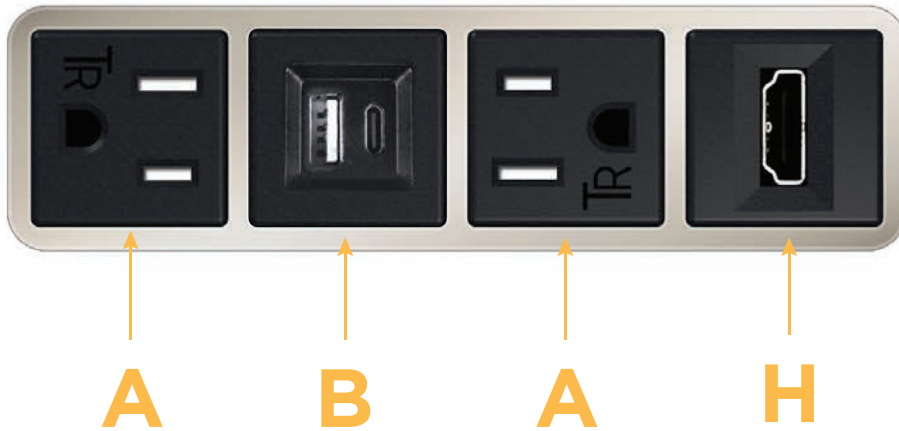

Bezel Finish: **SATIN NICKEL (ABS)**  
*Custom Finishes Available* M-POWER-4T-ABAH-SAB

Features:

**Module/Port Options:**

- A** Tamper Resistant AC Receptacle
- B** USB-A & USB-C (3.0A USB-A / 15W USB-C)
- U** Double USB-A (Fast Charging Ports - Rated for 3.2A)
- D** AC Dimmer
- H** HDMI
- 6** CAT 6
- 12** RJ 12
- X** Switched AC
- Y** 3-Way Switch
- C** USB-C (27W High Speed Charging Port)
- Z** USB-C (18W High Speed Charging Port)
- R** Switched AC (Rocker Switch)

**Plug:**

- Supplied with Low Profile Flat 45° Angle 120 VAC Plug
- Optional Standard Straight 120 VAC Plug
- Optional Straight 120 VAC Pass-through Plug

Shown in Satin Nickel (ABS) Bezel, featuring 2 Tamper Resistant ACs, 1 USB-A & 1 USB-C Charging Port, and 1 HDMI Port.

- **CLEAN, COMPACT DESIGN**
- **STREAMLINED**
- **LOW PROFILE**
- **SIDE-EXITING CORDS**
- **PLUG & PLAY**
- **3.0A USB-A / 15W USB-C HIGH SPEED CHARGING FOR ALL DEVICES**
- **6' AC CORD & PLUG (FLAT PLUG STANDARD)**
- **CUSTOMIZABLE CONFIGURATIONS AND FINISHES**
- **UL LISTED FOR MOUNTING IN FURNITURE**
- **15A**

# M-POWER-4T

AC POWER & DATA CONNECTIVITY SOLUTION  
4T-ABAH-SAB

Specs:

**Modules/Ports:**

- A** Tamper Resistant AC Receptacle
- B** USB-A & USB-C (3.0A USB-A / 15W USB-C)
- H** HDMI

Shown with 2 Tamper Resistant ACs, 1 USB-A & 1 USB-C Charging Port, and 1 HDMI Port.