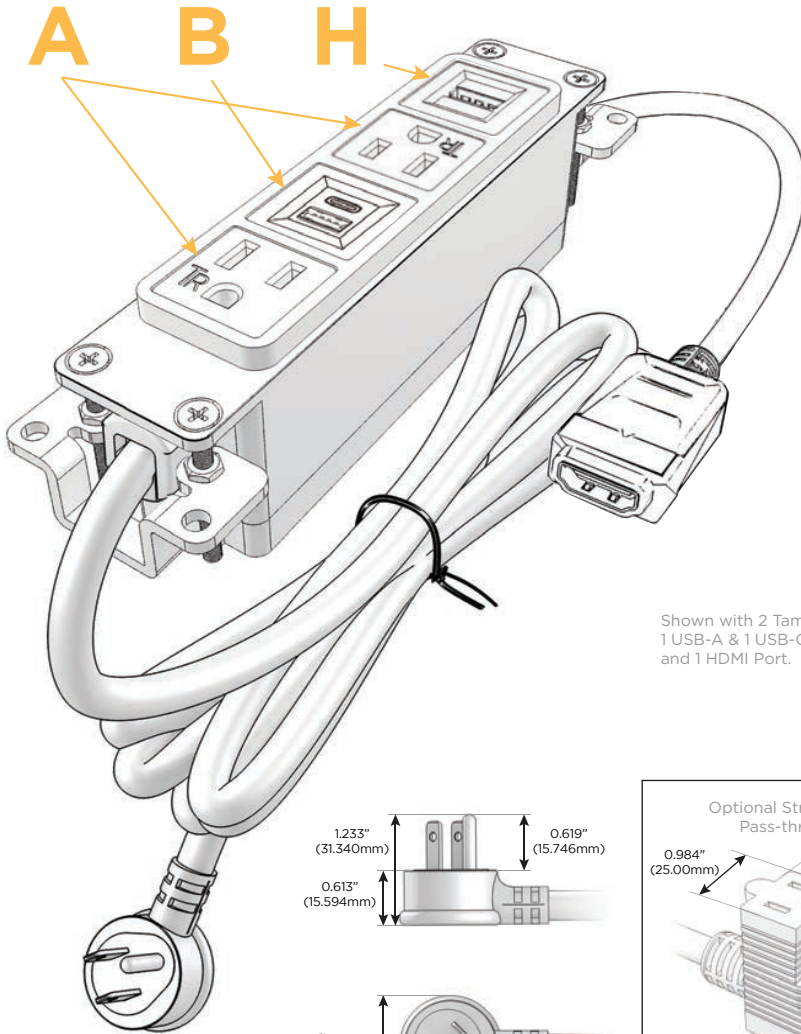

Bezel Finish: **SATIN NICKEL (ABS)**  
*Custom Finishes Available* M-POWER-4T-ABAH-SAB

Features:

**Module/Port Options:**

- A** Tamper Resistant AC Receptacle
- B** USB-A & USB-C (3.0A USB-A / 15W USB-C)
- U** Double USB-A (Fast Charging Ports - Rated for 3.2A)
- D** AC Dimmer
- H** HDMI
- 6** CAT 6
- 12** RJ 12
- X** Switched AC
- Y** 3-Way Switch
- C** USB-C (27W High Speed Charging Port)
- Z** USB-C (18W High Speed Charging Port)
- R** Switched AC (Rocker Switch)

**Plug:**

- Supplied with Low Profile Flat 45° Angle 120 VAC Plug
- Optional Standard Straight 120 VAC Plug
- Optional Straight 120 VAC Pass-through Plug

Shown in Satin Nickel (ABS) Bezel, featuring 2 Tamper Resistant ACs, 1 USB-A & 1 USB-C Charging Port, and 1 HDMI Port.

- **CLEAN, COMPACT DESIGN**
- **STREAMLINED**
- **LOW PROFILE**
- **SIDE-EXITING CORDS**
- **PLUG & PLAY**
- **3.0A USB-A / 15W USB-C HIGH SPEED CHARGING FOR ALL DEVICES**
- **6' AC CORD & PLUG (FLAT PLUG STANDARD)**
- **CUSTOMIZABLE CONFIGURATIONS AND FINISHES**
- **UL LISTED FOR MOUNTING IN FURNITURE**
- **15A**

# M-POWER-4T

AC POWER & DATA CONNECTIVITY SOLUTION  
4T-ABAH-SAB

Specs:

**Modules/Ports:**

- A** Tamper Resistant AC Receptacle
- B** USB-A & USB-C (3.0A USB-A / 15W USB-C)
- H** HDMI

Shown with 2 Tamper Resistant ACs, 1 USB-A & 1 USB-C Charging Port, and 1 HDMI Port.