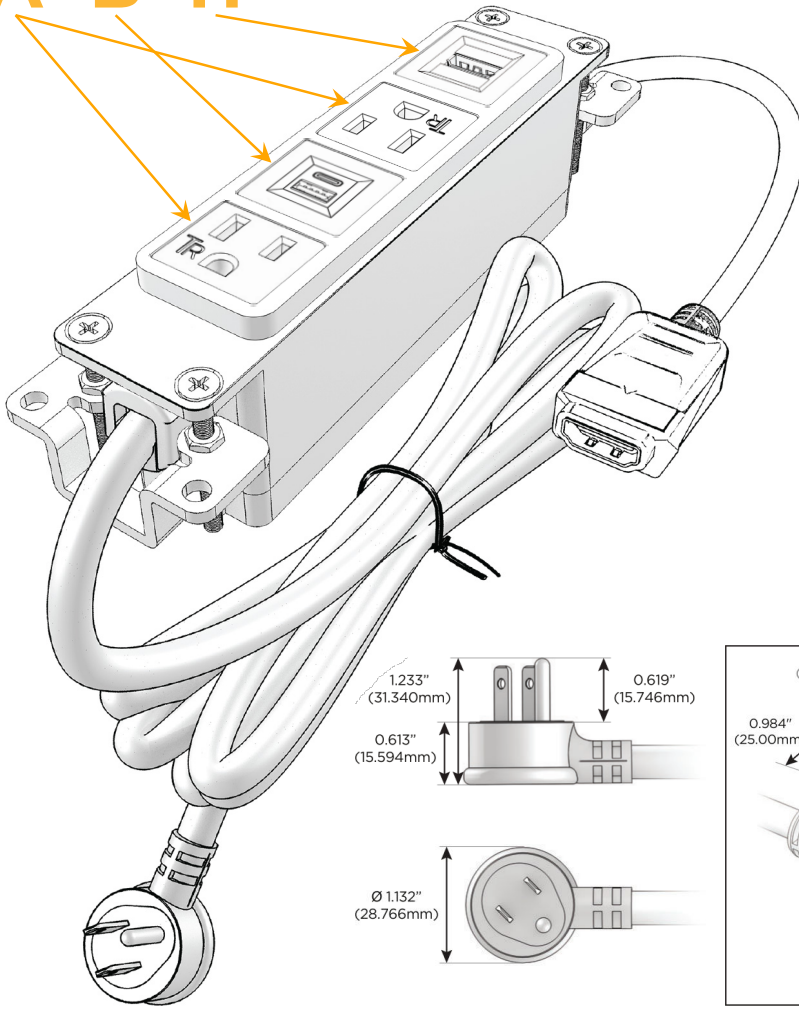

Custom Finishes Available M-POWER-4T-ABAH-BAB

Features:

Module/Port Options:

- A Tamper Resistant AC Receptacle
- B USB-A & USB-C (3.0A USB-A / 15W USB-C)
- U Double USB-A (Fast Charging Ports - Rated for 3.2A)
- H HDMI
- 6 CAT 6
- 12 RJ 12
- X Switched AC
- Y 3-Way Switch (Low Voltage)
- C USB-C (27W High Speed Charging Port)
- Z USB-C (18W High Speed Charging Port)
- R Switched AC (Rocker Switch)
- D Dimmer Switch

Plug:

- Supplied with Low Profile Flat 45° Angle 120 VAC Plug
- Optional Standard Straight 120 VAC Plug
- Optional Straight 120 VAC Pass-through Plug

- CLEAN, COMPACT DESIGN
- STREAMLINED
- LOW PROFILE
- SIDE-EXITING CORDS
- PLUG & PLAY
- 6' AC CORD & PLUG (FLAT PLUG STANDARD)
- CUSTOMIZABLE CONFIGURATIONS AND FINISHES
- UL LISTED FOR MOUNTING IN FURNITURE
- 15A

M-POWER-4T

AC POWER & DATA CONNECTIVITY SOLUTION

M-POWER-4T-ABAH-BAB

Specs:

Modules/Ports:

- A** Tamper Resistant AC Receptacle
- B** USB-A & USB-C (3.0A USB-A / 15W USB-C)
- H** HDMI

A B H

Distributed by