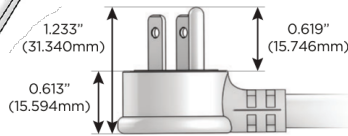

M-POWER-4T

AC POWER & DATA CONNECTIVITY SOLUTION

M-POWER-4T-ABAH-BAB

Specs:

Modules/Ports:

- A** Tamper Resistant AC Receptacle
- B** USB-A & USB-C (3.0A USB-A / 15W USB-C)
- H** HDMI

A B H

Distributed by