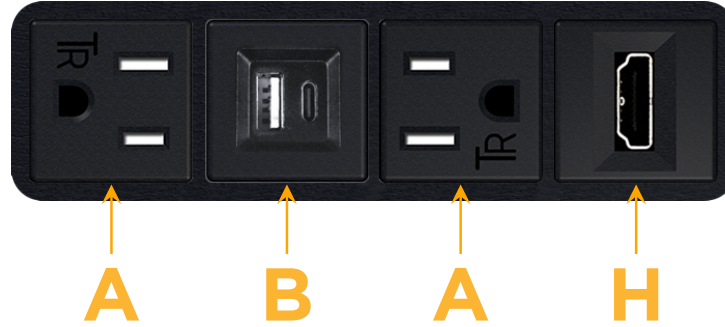

Custom Finishes Available M-POWER-4T-ABAH-BAB

Features:

Module/Port Options:

- A Tamper Resistant AC Receptacle
- B USB-A & USB-C (3.0A USB-A / 15W USB-C)
- U Double USB-A (Fast Charging Ports - Rated for 3.2A)
- H HDMI
- 6 CAT 6
- 12 RJ 12
- X Switched AC
- Y 3-Way Switch (Low Voltage)
- C USB-C (27W High Speed Charging Port)
- Z USB-C (18W High Speed Charging Port)
- R Switched AC (Rocker Switch)
- D Dimmer Switch

Plug:

- Supplied with Low Profile Flat 45° Angle 120 VAC Plug
- Optional Standard Straight 120 VAC Plug
- Optional Straight 120 VAC Pass-through Plug

- CLEAN, COMPACT DESIGN
- STREAMLINED
- LOW PROFILE
- SIDE-EXITING CORDS
- PLUG & PLAY
- 6' AC CORD & PLUG (FLAT PLUG STANDARD)
- CUSTOMIZABLE CONFIGURATIONS AND FINISHES
- UL LISTED FOR MOUNTING IN FURNITURE
- 15A

M-POWER-4T

AC POWER & DATA CONNECTIVITY SOLUTION

M-POWER-4T-ABAH-BAB

Specs:

Modules/Ports:

- A** Tamper Resistant AC Receptacle
- B** USB-A & USB-C (3.0A USB-A / 15W USB-C)
- H** HDMI

A B H

Distributed by