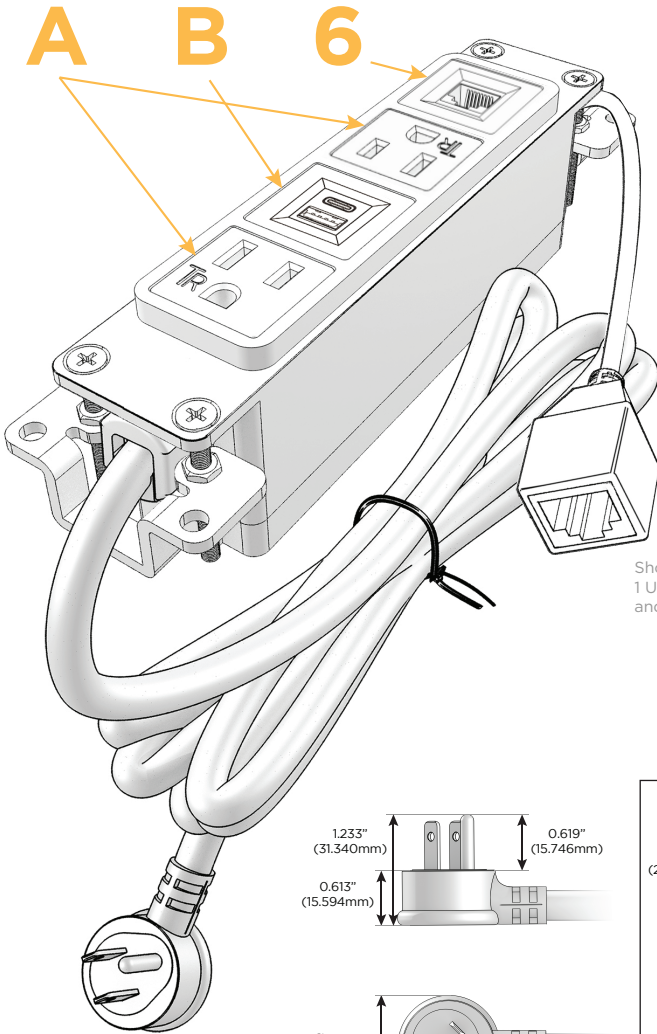

Bezel Finish: **BLACK (ABS)**
Custom Finishes Available M-POWER-4T-ABA6-BAB

Features:

Module/Port Options:

- A** Tamper Resistant AC Receptacle
- B** USB-A & USB-C (3.0A USB-A / 15W USB-C)
- U** Double USB-A (Fast Charging Ports - Rated for 3.2A)
- D** AC Dimmer
- H** HDMI
- 6** CAT 6
- 12** RJ 12
- X** Switched AC
- Y** 3-Way Switch
- C** USB-C (27W High Speed Charging Port)
- Z** USB-C (18W High Speed Charging Port)
- R** Switched AC (Rocker Switch)

Plug:

- Supplied with Low Profile Flat 45° Angle 120 VAC Plug
- Optional Standard Straight 120 VAC Plug
- Optional Straight 120 VAC Pass-through Plug

Shown in Black (ABS) Bezel, featuring 2 Tamper Resistant ACs, 1 USB-A & 1 USB-C Charging Port, and 1 CAT 6 Port.

- **CLEAN, COMPACT DESIGN**
- **STREAMLINED**
- **LOW PROFILE**
- **SIDE-EXITING CORDS**
- **PLUG & PLAY**
- **3.0A USB-A / 15W USB-C HIGH SPEED CHARGING FOR ALL DEVICES**
- **6' AC CORD & PLUG (FLAT PLUG STANDARD)**
- **CUSTOMIZABLE CONFIGURATIONS AND FINISHES**
- **UL LISTED FOR MOUNTING IN FURNITURE**
- **15A**

M-POWER-4T

AC POWER & DATA CONNECTIVITY SOLUTION
4T-ABA6-BAB

Specs:

Modules/Ports:

- A** Tamper Resistant AC Receptacle
- B** USB-A & USB-C (3.0A USB-A / 15W USB-C)
- 6** CAT 6

Shown with 2 Tamper Resistant ACs, 1 USB-A & 1 USB-C Charging Port, and 1 CAT 6 Port.