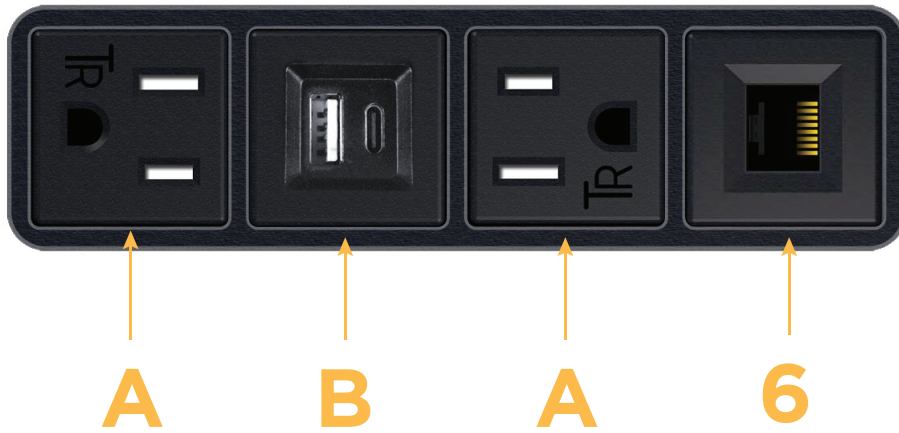

Bezel Finish: **BLACK (ABS)**
Custom Finishes Available M-POWER-4T-ABA6-BAB

Features:

Module/Port Options:

- A** Tamper Resistant AC Receptacle
- B** USB-A & USB-C (3.0A USB-A / 15W USB-C)
- U** Double USB-A (Fast Charging Ports - Rated for 3.2A)
- D** AC Dimmer
- H** HDMI
- 6** CAT 6
- 12** RJ 12
- X** Switched AC
- Y** 3-Way Switch
- C** USB-C (27W High Speed Charging Port)
- Z** USB-C (18W High Speed Charging Port)
- R** Switched AC (Rocker Switch)

Plug:

- Supplied with Low Profile Flat 45° Angle 120 VAC Plug
- Optional Standard Straight 120 VAC Plug
- Optional Straight 120 VAC Pass-through Plug

Shown in Black (ABS) Bezel, featuring 2 Tamper Resistant ACs, 1 USB-A & 1 USB-C Charging Port, and 1 CAT 6 Port.

- **CLEAN, COMPACT DESIGN**
- **STREAMLINED**
- **LOW PROFILE**
- **SIDE-EXITING CORDS**
- **PLUG & PLAY**
- **3.0A USB-A / 15W USB-C HIGH SPEED CHARGING FOR ALL DEVICES**
- **6' AC CORD & PLUG (FLAT PLUG STANDARD)**
- **CUSTOMIZABLE CONFIGURATIONS AND FINISHES**
- **UL LISTED FOR MOUNTING IN FURNITURE**
- **15A**

M-POWER-4T

AC POWER & DATA CONNECTIVITY SOLUTION
4T-ABA6-BAB

Specs:

Modules/Ports:

- A** Tamper Resistant AC Receptacle
- B** USB-A & USB-C (3.0A USB-A / 15W USB-C)
- 6** CAT 6

Shown with 2 Tamper Resistant ACs, 1 USB-A & 1 USB-C Charging Port, and 1 CAT 6 Port.