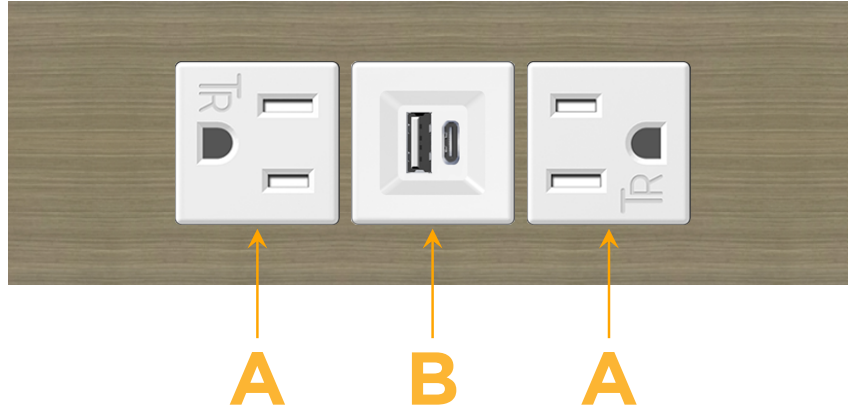

Custom Finishes Available

M-POWER-3TW-ABA-BZ5AATP

Features:

Module/Port Options:

- A** Tamper Resistant AC Receptacle
- B** USB-A & USB-C (3.0A USB-A / 15W USB-C)
- U** Double USB-A (Fast Charging Ports - Rated for 3.2A)
- H** HDMI
- 6** CAT 6
- 12** RJ 12
- X** Switched AC
- Y** 3-Way Switch (Low Voltage)
- C** USB-C (27W High Speed Charging Port)
- Z** USB-C (18W High Speed Charging Port)
- R** Switched AC (Rocker Switch)
- D** Dimmer Switch

Plug:

Supplied with Low Profile Flat 45° Angle 120 VAC Plug

Optional Standard Straight 120 VAC Plug

Optional Straight 120 VAC Pass-through Plug

- CLEAN, COMPACT DESIGN
- STREAMLINED
- LOW PROFILE
- SIDE-EXITING CORDS
- PLUG & PLAY
- 6' AC CORD & PLUG (FLAT PLUG STANDARD)
- CUSTOMIZABLE CONFIGURATIONS AND FINISHES
- UL LISTED FOR MOUNTING IN FURNITURE
- 15A

sales@mormax.com

mormax.com

Specs:

Modules/Ports:

- A** Tamper Resistant AC Receptacle
- B** USB-A & USB-C (3.0A USB-A / 15W USB-C)