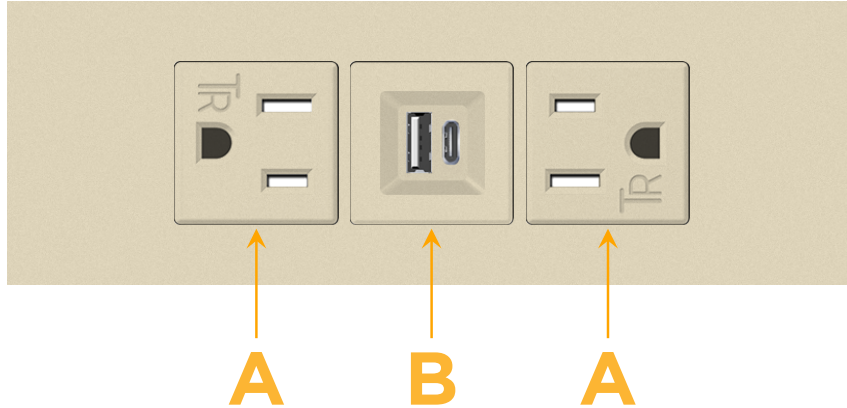

M-POWER-3T

AC POWER & DATA CONNECTIVITY SOLUTION

M-POWER-3TT2-ABA-T2ATP

Metro Light & Power's line of power & data solutions offers sophisticated design elements combined with greater ease of installation. Streamlined and low-profile, enhanced by side-exiting cords, our outlets advance the industry with their cutting edge look and feel. We believe flexibility is key, and we provide a variety of mounting options, including the ability to mount in limited spaces. Our outlets are available in many finishes and configurations, in addition to a custom color and finish capability for our clients.

Distributed by

Mormax Company, Inc.

8 Westchester Plaza

Elmsford, NY 10523

914-699-0101

sales@mormax.com

mormax.com

Trim Plate Finish: **UNICOLOR™ SAND (ABS)**

Custom Finishes Available

M-POWER-3TT2-ABA-T2ATP

Features:

Module/Port Options:

- **A** Tamper Resistant AC Receptacle
- **B** USB-A & USB-C (3.0A USB-A / 15W USB-C)
- **U** Double USB-A (Fast Charging Ports - Rated for 3.2A)
- **H** HDMI
- **6** CAT 6
- **12** RJ 12
- **X** Switched AC
- **Y** 3-Way Switch (Low Voltage)
- **C** USB-C (27W High Speed Charging Port)
- **Z** USB-C (18W High Speed Charging Port)
- **R** Switched AC (Rocker Switch)
- **D** Dimmer Switch

Plug:

- Supplied with Low Profile Flat 45° Angle 120 VAC Plug
- Optional Standard Straight 120 VAC Plug
- Optional Straight 120 VAC Pass-through Plug

- CLEAN, COMPACT DESIGN
- STREAMLINED
- LOW PROFILE
- SIDE-EXITING CORDS
- PLUG & PLAY
- 6' AC CORD & PLUG (FLAT PLUG STANDARD)
- CUSTOMIZABLE CONFIGURATIONS AND FINISHES
- UL LISTED FOR MOUNTING IN FURNITURE
- 15A