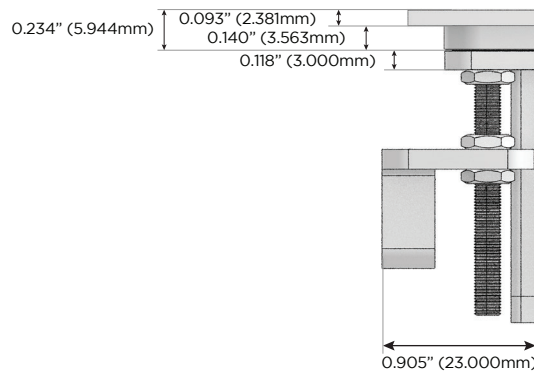

Plug:

- Supplied with Low Profile Flat 45° Angle 120 VAC Plug
- Optional Standard Straight 120 VAC Plug
- Optional Straight 120 VAC Pass-through Plug

Shown in Unicolor™ Satin Nickel (ABS) Trim Plate, featuring 2 Tamper Resistant ACs, and 1 USB-A & 1 USB-C Charging Port.

- **CLEAN, COMPACT DESIGN**
- **STREAMLINED**
- **LOW PROFILE**
- **SIDE-EXITING CORDS**
- **PLUG & PLAY**
- **3.0A HIGH SPEED USB-A CHARGING FOR ALL DEVICES**
- **15W USB-C FAST CHARGING FOR ALL DEVICES**
- **6' AC CORD & PLUG (FLAT PLUG STANDARD)**
- **CUSTOMIZABLE CONFIGURATIONS AND FINISHES**
- **UL LISTED FOR MOUNTING IN FURNITURE**
- **15A**

Specs:

Modules/Ports:

- A** Tamper Resistant AC Receptacle
- B** USB-A & USB-C (3.0A USB-A / 15W USB-C)

SIDE