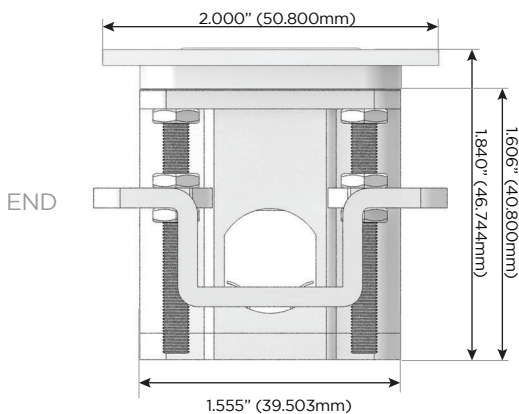

Trim Plate Finish: **UNICOLOR™ SATIN NICKEL (ABS)**

Custom Finishes Available M-POWER-3TS2-ABA-S2ATP

Features:

Module/Port Options:

- A** Tamper Resistant AC Receptacle
- B** USB-A & USB-C (3.0A USB-A / 15W USB-C)
- U** Double USB-A (Fast Charging Ports - Rated for 3.2A)
- H** HDMI
- 6** CAT 6
- 12** RJ 12
- X** Switched AC
- Y** 3-Way Switch
- C** USB-C (27W High Speed Charging Port)
- Z** USB-C (18W High Speed Charging Port)
- R** Switched AC (Rocker Switch)
- D** Dimmer Switch

Plug:

- Supplied with Low Profile Flat 45° Angle 120 VAC Plug
- Optional Standard Straight 120 VAC Plug
- Optional Straight 120 VAC Pass-through Plug

Shown in Unicolor™ Satin Nickel (ABS) Trim Plate, featuring 2 Tamper Resistant ACs, and 1 USB-A & 1 USB-C Charging Port.

- **CLEAN, COMPACT DESIGN**
- **STREAMLINED**
- **LOW PROFILE**
- **SIDE-EXITING CORDS**
- **PLUG & PLAY**
- **3.0A HIGH SPEED USB-A CHARGING FOR ALL DEVICES**
- **15W USB-C FAST CHARGING FOR ALL DEVICES**
- **6' AC CORD & PLUG (FLAT PLUG STANDARD)**
- **CUSTOMIZABLE CONFIGURATIONS AND FINISHES**
- **UL LISTED FOR MOUNTING IN FURNITURE**
- **15A**

Specs:

Modules/Ports:

- A** Tamper Resistant AC Receptacle
- B** USB-A & USB-C (3.0A USB-A / 15W USB-C)

SIDE