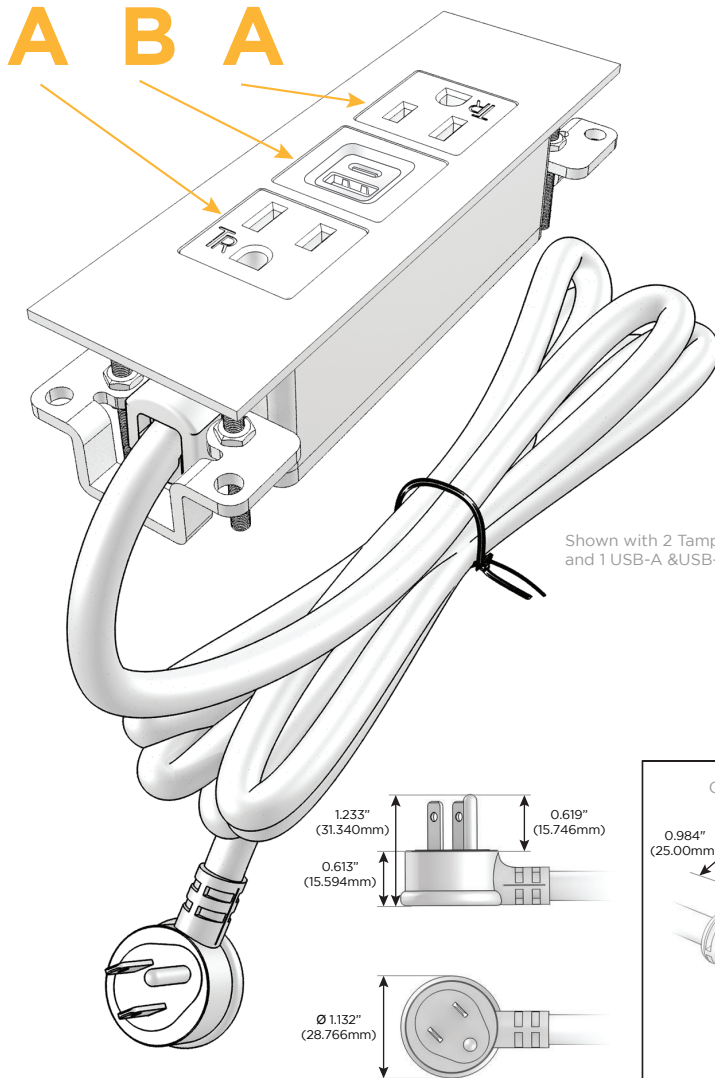

Trim Plate Finish: **UNICOLOR™ SATIN NICKEL (ABS)**

Custom Finishes Available M-POWER-3TS2-ABA-S2ATP

Features:

Module/Port Options:

- A** Tamper Resistant AC Receptacle
- B** USB-A & USB-C (3.0A USB-A / 15W USB-C)
- U** Double USB-A (Fast Charging Ports - Rated for 3.2A)
- H** HDMI
- 6** CAT 6
- 12** RJ 12
- X** Switched AC
- Y** 3-Way Switch
- C** USB-C (27W High Speed Charging Port)
- Z** USB-C (18W High Speed Charging Port)
- R** Switched AC (Rocker Switch)
- D** Dimmer Switch

Plug:

- Supplied with Low Profile Flat 45° Angle 120 VAC Plug
- Optional Standard Straight 120 VAC Plug
- Optional Straight 120 VAC Pass-through Plug

Shown in Unicolor™ Satin Nickel (ABS) Trim Plate, featuring 2 Tamper Resistant ACs, and 1 USB-A & 1 USB-C Charging Port.

- **CLEAN, COMPACT DESIGN**
- **STREAMLINED**
- **LOW PROFILE**
- **SIDE-EXITING CORDS**
- **PLUG & PLAY**
- **3.0A HIGH SPEED USB-A CHARGING FOR ALL DEVICES**
- **15W USB-C FAST CHARGING FOR ALL DEVICES**
- **6' AC CORD & PLUG (FLAT PLUG STANDARD)**
- **CUSTOMIZABLE CONFIGURATIONS AND FINISHES**
- **UL LISTED FOR MOUNTING IN FURNITURE**
- **15A**

Specs:

Modules/Ports:

- A** Tamper Resistant AC Receptacle
- B** USB-A & USB-C (3.0A USB-A / 15W USB-C)

SIDE