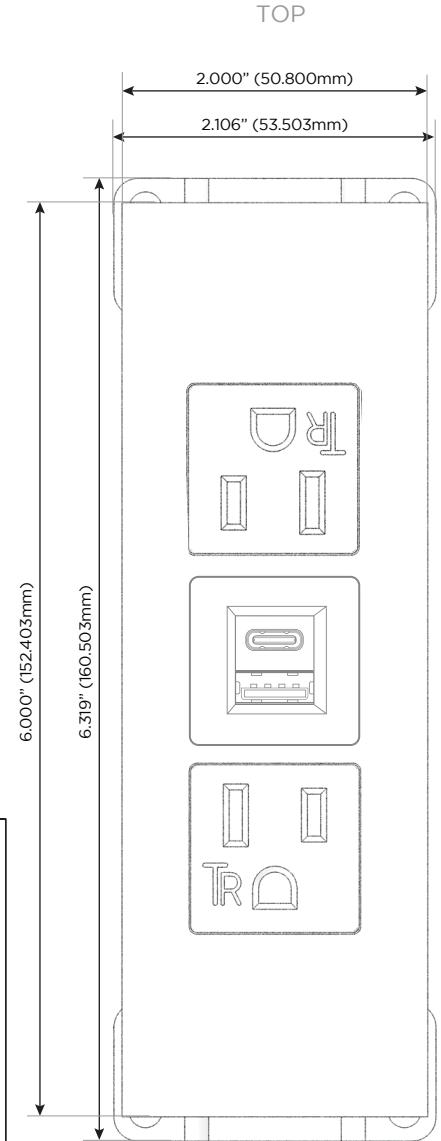

Trim Plate Finish: **UNICOLOR™ SATIN NICKEL (ABS)**

Custom Finishes Available M-POWER-3TS2-ABA-S2ATP

Features:

Module/Port Options:

- A** Tamper Resistant AC Receptacle
- B** USB-A & USB-C (3.0A USB-A / 15W USB-C)
- U** Double USB-A (Fast Charging Ports - Rated for 3.2A)
- H** HDMI
- 6** CAT 6
- 12** RJ 12
- X** Switched AC
- Y** 3-Way Switch
- C** USB-C (27W High Speed Charging Port)
- Z** USB-C (18W High Speed Charging Port)
- R** Switched AC (Rocker Switch)
- D** Dimmer Switch

Plug:

- Supplied with Low Profile Flat 45° Angle 120 VAC Plug
- Optional Standard Straight 120 VAC Plug
- Optional Straight 120 VAC Pass-through Plug

Shown in Unicolor™ Satin Nickel (ABS) Trim Plate, featuring 2 Tamper Resistant ACs, and 1 USB-A & 1 USB-C Charging Port.

- **CLEAN, COMPACT DESIGN**
- **STREAMLINED**
- **LOW PROFILE**
- **SIDE-EXITING CORDS**
- **PLUG & PLAY**
- **3.0A HIGH SPEED USB-A CHARGING FOR ALL DEVICES**
- **15W USB-C FAST CHARGING FOR ALL DEVICES**
- **6' AC CORD & PLUG (FLAT PLUG STANDARD)**
- **CUSTOMIZABLE CONFIGURATIONS AND FINISHES**
- **UL LISTED FOR MOUNTING IN FURNITURE**
- **15A**

Specs:

Modules/Ports:

- A** Tamper Resistant AC Receptacle
- B** USB-A & USB-C (3.0A USB-A / 15W USB-C)

SIDE