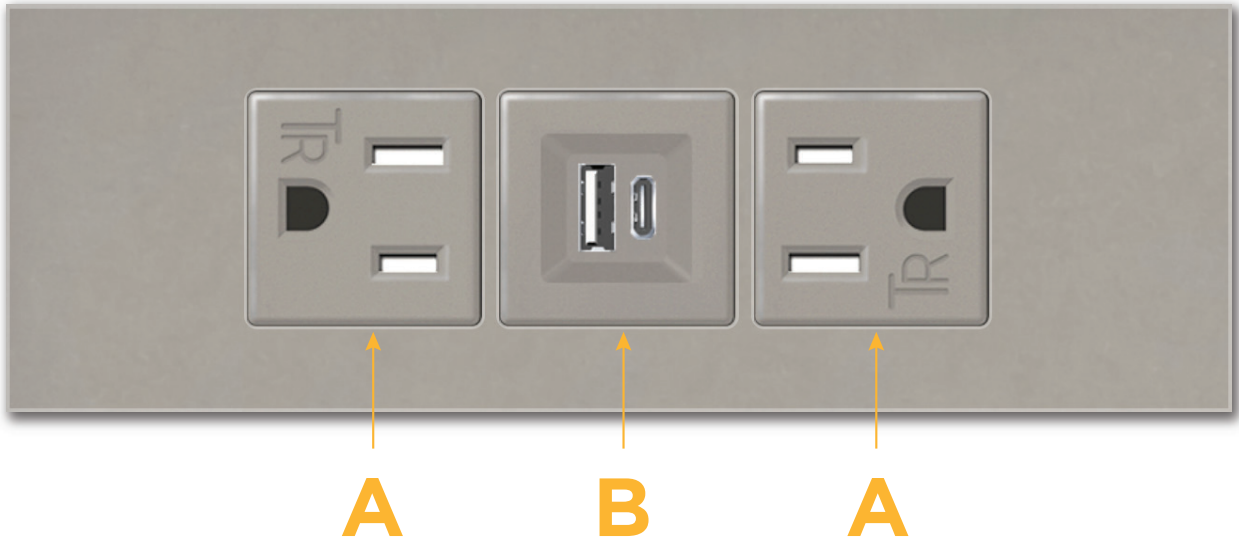

Trim Plate Finish: **UNICOLOR™ SATIN NICKEL (ABS)**

Custom Finishes Available M-POWER-3TS2-ABA-S2ATP

Features:

Module/Port Options:

- A** Tamper Resistant AC Receptacle
- B** USB-A & USB-C (3.0A USB-A / 15W USB-C)
- U** Double USB-A (Fast Charging Ports - Rated for 3.2A)
- H** HDMI
- 6** CAT 6
- 12** RJ 12
- X** Switched AC
- Y** 3-Way Switch
- C** USB-C (27W High Speed Charging Port)
- Z** USB-C (18W High Speed Charging Port)
- R** Switched AC (Rocker Switch)
- D** Dimmer Switch

Plug:

- Supplied with Low Profile Flat 45° Angle 120 VAC Plug
- Optional Standard Straight 120 VAC Plug
- Optional Straight 120 VAC Pass-through Plug

Shown in Unicolor™ Satin Nickel (ABS) Trim Plate, featuring 2 Tamper Resistant ACs, and 1 USB-A & 1 USB-C Charging Port.

- **CLEAN, COMPACT DESIGN**
- **STREAMLINED**
- **LOW PROFILE**
- **SIDE-EXITING CORDS**
- **PLUG & PLAY**
- **3.0A HIGH SPEED USB-A CHARGING FOR ALL DEVICES**
- **15W USB-C FAST CHARGING FOR ALL DEVICES**
- **6' AC CORD & PLUG (FLAT PLUG STANDARD)**
- **CUSTOMIZABLE CONFIGURATIONS AND FINISHES**
- **UL LISTED FOR MOUNTING IN FURNITURE**
- **15A**

Specs:

Modules/Ports:

- A** Tamper Resistant AC Receptacle
- B** USB-A & USB-C (3.0A USB-A / 15W USB-C)

SIDE