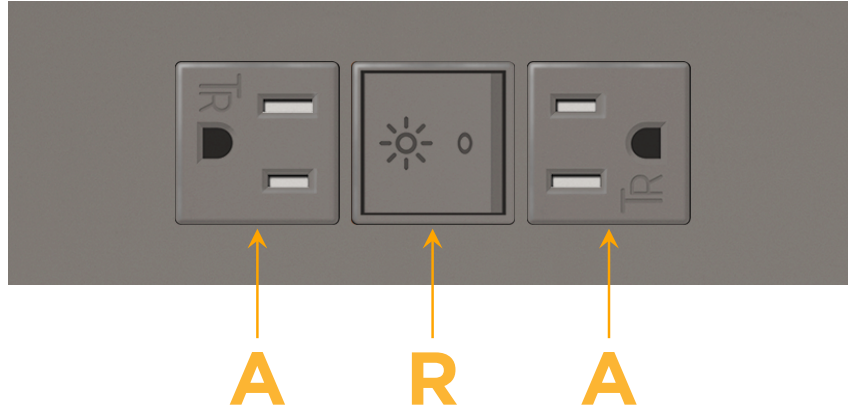

M-POWER-3T

AC POWER & DATA CONNECTIVITY SOLUTION

M-POWER-3TM2-ARA-M2ATP

Metro Light & Power's line of power & data solutions offers sophisticated design elements combined with greater ease of installation. Streamlined and low-profile, enhanced by side-exiting cords, our outlets advance the industry with their cutting edge look and feel. We believe flexibility is key, and we provide a variety of mounting options, including the ability to mount in limited spaces. Our outlets are available in many finishes and configurations, in addition to a custom color and finish capability for our clients.

Distributed by

Mormax Company, Inc.

8 Westchester Plaza

Elmsford, NY 10523

914-699-0101

sales@mormax.com

mormax.com

Trim Plate Finish: UNICOLOR™ MAGNESIUM (ABS)

Custom Finishes Available

M-POWER-3TM2-ARA-M2ATP

Features:

Module/Port Options:

- **A** Tamper Resistant AC Receptacle
- **B** USB-A & USB-C (3.0A USB-A / 15W USB-C)
- **U** Double USB-A (Fast Charging Ports - Rated for 3.2A)
- **H** HDMI
- **6** CAT 6
- **12** RJ 12
- **X** Switched AC
- **Y** 3-Way Switch (Low Voltage)
- **C** USB-C (27W High Speed Charging Port)
- **Z** USB-C (18W High Speed Charging Port)
- **R** Switched AC (Rocker Switch)
- **D** Dimmer Switch

Plug:

Supplied with Low Profile Flat 45° Angle 120 VAC Plug

Optional Standard Straight 120 VAC Plug

Optional Straight 120 VAC Pass-through Plug

- CLEAN, COMPACT DESIGN
- STREAMLINED
- LOW PROFILE
- SIDE-EXITING CORDS
- PLUG & PLAY
- 6' AC CORD & PLUG (FLAT PLUG STANDARD)
- CUSTOMIZABLE CONFIGURATIONS AND FINISHES
- UL LISTED FOR MOUNTING IN FURNITURE
- 15A