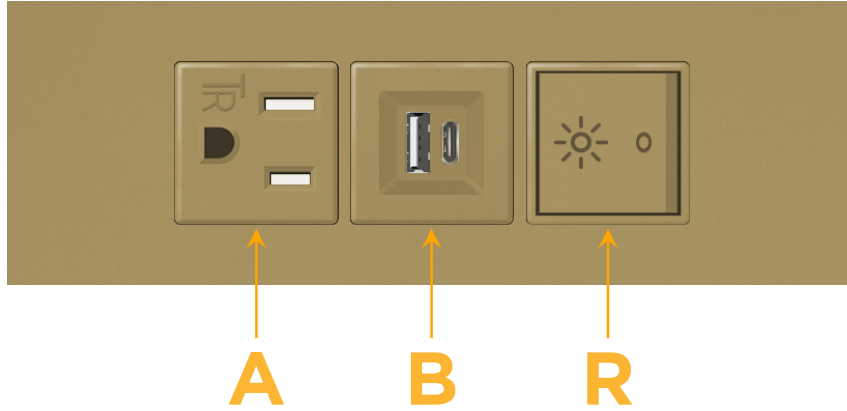

M-POWER-3T

AC POWER & DATA CONNECTIVITY SOLUTION

M-POWER-3TBZ2-ABR-BZ2ATP

Metro Light & Power's line of power & data solutions offers sophisticated design elements combined with greater ease of installation. Streamlined and low-profile, enhanced by side-exiting cords, our outlets advance the industry with their cutting edge look and feel. We believe flexibility is key, and we provide a variety of mounting options, including the ability to mount in limited spaces. Our outlets are available in many finishes and configurations, in addition to a custom color and finish capability for our clients.

Distributed by

Mormax Company, Inc.

8 Westchester Plaza

Elmsford, NY 10523

914-699-0101

sales@mormax.com

mormax.com

Trim Plate Finish: **UNICOLOR™ BRONZE (ABS)**

Custom Finishes Available

M-POWER-3TBZ2-ABR-BZ2ATP

Features:

Module/Port Options:

- **A** Tamper Resistant AC Receptacle
- **B** USB-A & USB-C (3.0A USB-A / 15W USB-C)
- **U** Double USB-A (Fast Charging Ports - Rated for 3.2A)
- **H** HDMI
- **6** CAT 6
- **12** RJ 12
- **X** Switched AC
- **Y** 3-Way Switch (Low Voltage)
- **C** USB-C (27W High Speed Charging Port)
- **Z** USB-C (18W High Speed Charging Port)
- **R** Switched AC (Rocker Switch)
- **D** Dimmer Switch

Plug:

- Supplied with Low Profile Flat 45° Angle 120 VAC Plug
- Optional Standard Straight 120 VAC Plug
- Optional Straight 120 VAC Pass-through Plug

- CLEAN, COMPACT DESIGN
- STREAMLINED
- LOW PROFILE
- SIDE-EXITING CORDS
- PLUG & PLAY
- 6' AC CORD & PLUG (FLAT PLUG STANDARD)
- CUSTOMIZABLE CONFIGURATIONS AND FINISHES
- UL LISTED FOR MOUNTING IN FURNITURE
- 15A