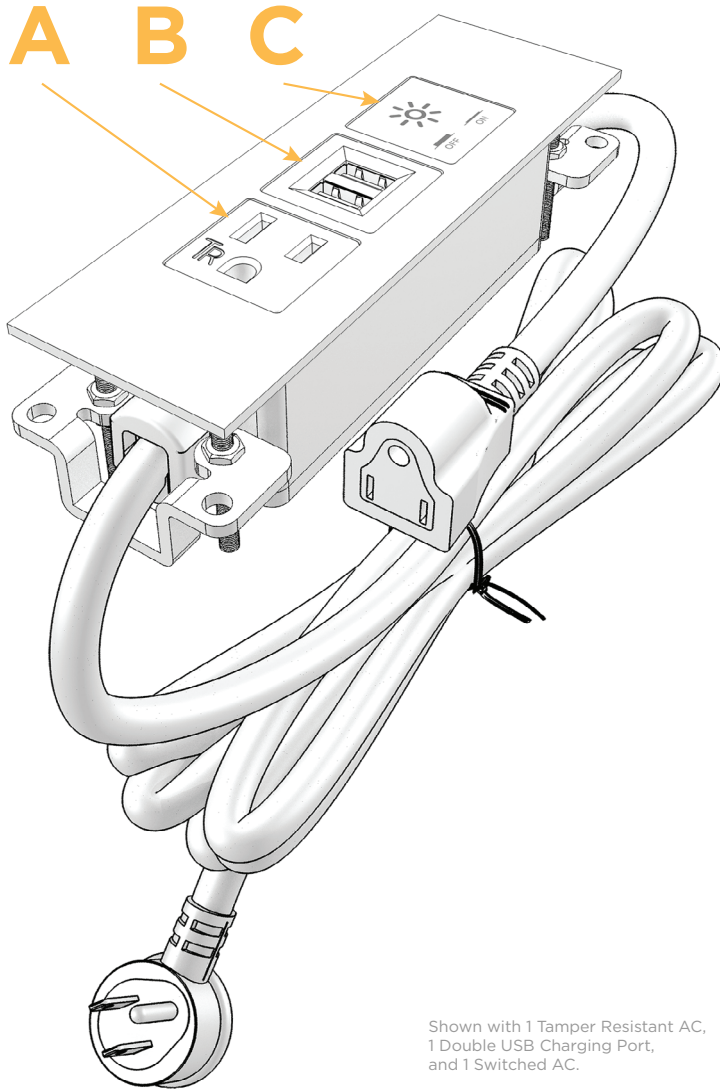

Trim Plate Finish: **BRASS (ABS)**
Custom Finishes Available M-POWER-3T-AUX-BRATP

Features:

Module/Port Options:

- A** Tamper Resistant AC Receptacle
- B** Double USB (Fast Charging Ports - Rated for 3.2A)
- C** HDMI
- D** CAT 6
- E** 3.5mm Mini Stereo Jack
- F** Single USB (Fast Charging Port - Rated for 3.2A)
- G** RJ 12
- H** Switched AC
- I** 3-Way Switch
- J** USB C (High Speed Charging Port)
- K** Switched AC (Rocker Switch)

Plug:

- Low Profile Flat 45° Angle 120 VAC Plug
- Standard Straight 120 VAC Plug

- **CLEAN, COMPACT DESIGN**
- **STREAMLINED**
- **LOW PROFILE**
- **SIDE-EXITING CORDS**
- **PLUG & PLAY**
- **3.2A HIGH SPEED USB CHARGING FOR ALL DEVICES**
- **6' AC CORD & PLUG (FLAT PLUG STANDARD)**
- **CUSTOMIZABLE CONFIGURATIONS AND FINISHES**
- **UL LISTED FOR MOUNTING IN FURNITURE**
- **15A**

Shown in Brass (ABS) Trim Plate, featuring 1 Tamper Resistant AC, 1 Double USB Charging Port, and 1 Switched AC..

M-POWER-3T

AC POWER & DATA CONNECTIVITY SOLUTION

M-POWER-3T-AUX-BRATP

Mormax Company, Inc. 914-699-0101
 8 Westchester Plaza sales@mormax.com
 Elmsford, NY 10523 mormax.com

Modules/Ports:

- A** Tamper Resistant AC Receptacle
- B** Double USB (Fast Charging Ports - Rated for 3.2A)
- C** Switched AC

Shown with 1 Tamper Resistant AC, 1 Double USB Charging Port, and 1 Switched AC.