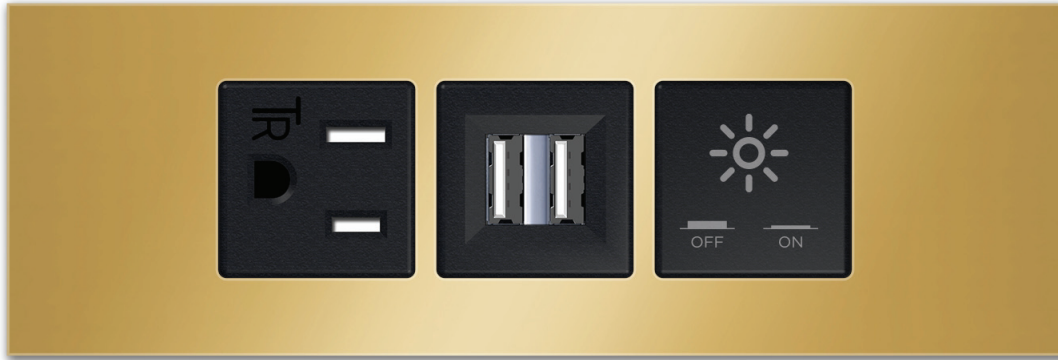

Trim Plate Finish: **BRASS (ABS)**
Custom Finishes Available M-POWER-3T-AUX-BRATP

Features:

Module/Port Options:

- A** Tamper Resistant AC Receptacle
- B** Double USB (Fast Charging Ports - Rated for 3.2A)
- C** HDMI
- D** CAT 6
- E** 3.5mm Mini Stereo Jack
- F** Single USB (Fast Charging Port - Rated for 3.2A)
- G** RJ 12
- H** Switched AC
- I** 3-Way Switch
- J** USB C (High Speed Charging Port)
- K** Switched AC (Rocker Switch)

Plug:

- Low Profile Flat 45° Angle 120 VAC Plug
- Standard Straight 120 VAC Plug

- **CLEAN, COMPACT DESIGN**
- **STREAMLINED**
- **LOW PROFILE**
- **SIDE-EXITING CORDS**
- **PLUG & PLAY**
- **3.2A HIGH SPEED USB CHARGING FOR ALL DEVICES**
- **6' AC CORD & PLUG (FLAT PLUG STANDARD)**
- **CUSTOMIZABLE CONFIGURATIONS AND FINISHES**
- **UL LISTED FOR MOUNTING IN FURNITURE**
- **15A**

Shown in Brass (ABS) Trim Plate, featuring 1 Tamper Resistant AC, 1 Double USB Charging Port, and 1 Switched AC..

M-POWER-3T

AC POWER & DATA CONNECTIVITY SOLUTION

M-POWER-3T-AUX-BRATP

Mormax Company, Inc. 914-699-0101
 8 Westchester Plaza sales@mormax.com
 Elmsford, NY 10523 mormax.com

Modules/Ports:

- A** Tamper Resistant AC Receptacle
- B** Double USB (Fast Charging Ports - Rated for 3.2A)
- C** Switched AC

Shown with 1 Tamper Resistant AC, 1 Double USB Charging Port, and 1 Switched AC.