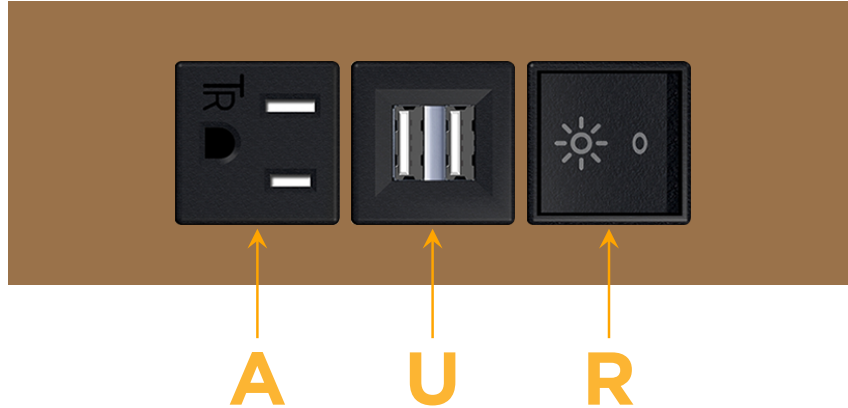

M-POWER-3T

AC POWER & DATA CONNECTIVITY SOLUTION

M-POWER-3T-AUR-BZ5ATP

Metro Light & Power's line of power & data solutions offers sophisticated design elements combined with greater ease of installation. Streamlined and low-profile, enhanced by side-exiting cords, our outlets advance the industry with their cutting edge look and feel. We believe flexibility is key, and we provide a variety of mounting options, including the ability to mount in limited spaces. Our outlets are available in many finishes and configurations, in addition to a custom color and finish capability for our clients.

Distributed by

Mormax Company, Inc.

8 Westchester Plaza

Elmsford, NY 10523

914-699-0101

sales@mormax.com

mormax.com

Trim Plate Finish: **ARCHITECTURAL BRONZE (ABS)**

Custom Finishes Available

M-POWER-3T-AUR-BZ5ATP

Features:

Module/Port Options:

- **A** Tamper Resistant AC Receptacle
- **B** USB-A & USB-C (3.0A USB-A / 15W USB-C)
- **U** Double USB-A (Fast Charging Ports - Rated for 3.2A)
- **H** HDMI
- **6** CAT 6
- **12** RJ 12
- **X** Switched AC
- **Y** 3-Way Switch (Low Voltage)
- **C** USB-C (27W High Speed Charging Port)
- **Z** USB-C (18W High Speed Charging Port)
- **R** Switched AC (Rocker Switch)
- **D** Dimmer Switch

Plug:

- Supplied with Low Profile Flat 45° Angle 120 VAC Plug
- Optional Standard Straight 120 VAC Plug
- Optional Straight 120 VAC Pass-through Plug

- CLEAN, COMPACT DESIGN
- STREAMLINED
- LOW PROFILE
- SIDE-EXITING CORDS
- PLUG & PLAY
- 6' AC CORD & PLUG (FLAT PLUG STANDARD)
- CUSTOMIZABLE CONFIGURATIONS AND FINISHES
- UL LISTED FOR MOUNTING IN FURNITURE
- 15A