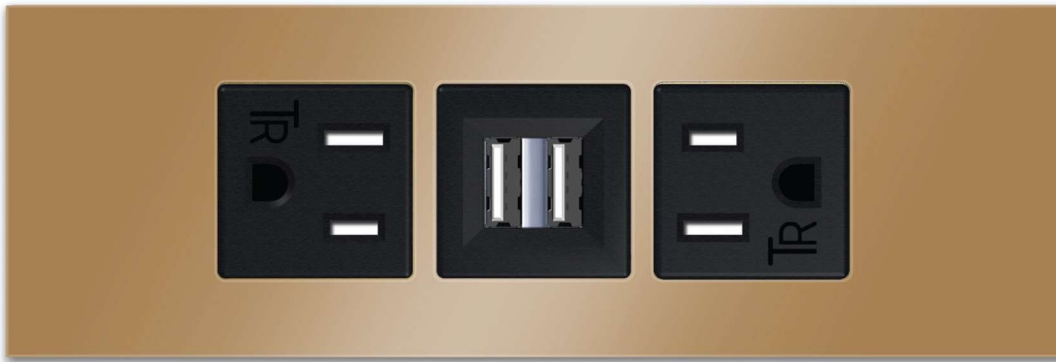

Slim Plate Finish: **ARCHITECTURAL BRONZE (ABS)**
Custom Finishes Available M-POWER-3T-AUA-BZ5ATP

Features:

Module/Port Options:

- A** Tamper Resistant AC Receptacle
- B** Double USB (Fast Charging Ports - Rated for 3.2A)
- C** HDMI
- D** CAT 6
- E** 3.5mm Mini Stereo Jack
- F** Single USB (Fast Charging Port - Rated for 3.2A)
- G** RJ 12
- H** Switched AC
- I** Wireless AC

Plug:

- Low Profile Flat 120 VAC Plug
- Standard Straight 120 VAC Plug

- CLEAN, COMPACT DESIGN
- STREAMLINED
- LOW PROFILE
- SIDE-EXITING CORDS
- PLUG & PLAY
- 3.2A HIGH SPEED USB CHARGING FOR ALL DEVICES
- 6' AC CORD & PLUG (FLAT PLUG STANDARD)
- CUSTOMIZABLE CONFIGURATIONS AND FINISHES
- UL LISTED FOR MOUNTING IN FURNITURE
- 15A

Shown in Architectural Bronze (ABS) Trim Plate, featuring 2 Tamper Resistant ACs, and 1 Double USB Charging Port.

M-POWER-3T

AC POWER & DATA CONNECTIVITY SOLUTION

M-POWER-3T-AUA-BZ5ATP

Mormax Company, Inc. 914-699-0101
 8 Westchester Plaza sales@mormax.com
 Elmsford, NY 10523 mormax.com

Modules/Ports:

- A** Tamper Resistant AC Receptacle
- B** Double USB (Fast Charging Ports - Rated for 3.2A)

Shown with 2 Tamper Resistant ACs, and 1 Double USB Charging Port.