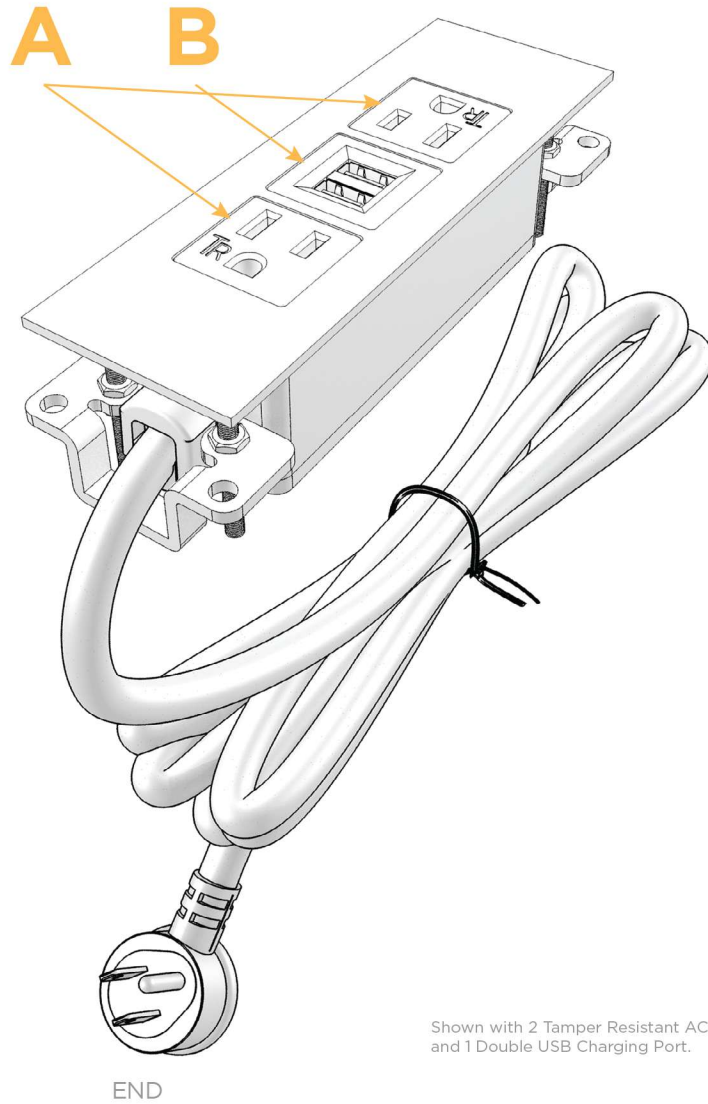

Plug:

- Low Profile Flat 120 VAC Plug
- Standard Straight 120 VAC Plug

- CLEAN, COMPACT DESIGN
- STREAMLINED
- LOW PROFILE
- SIDE-EXITING CORDS
- PLUG & PLAY
- 3.2A HIGH SPEED USB CHARGING FOR ALL DEVICES
- 6' AC CORD & PLUG (FLAT PLUG STANDARD)
- CUSTOMIZABLE CONFIGURATIONS AND FINISHES
- UL LISTED FOR MOUNTING IN FURNITURE
- 15A

Shown in Architectural Bronze (ABS) Trim Plate, featuring 2 Tamper Resistant ACs, and 1 Double USB Charging Port.

M-POWER-3T

AC POWER & DATA CONNECTIVITY SOLUTION

M-POWER-3T-AUA-BZ5ATP

Mormax Company, Inc. 914-699-0101
 8 Westchester Plaza sales@mormax.com
 Elmsford, NY 10523 mormax.com

Modules/Ports:

- A** Tamper Resistant AC Receptacle
- B** Double USB (Fast Charging Ports - Rated for 3.2A)

Shown with 2 Tamper Resistant ACs, and 1 Double USB Charging Port.