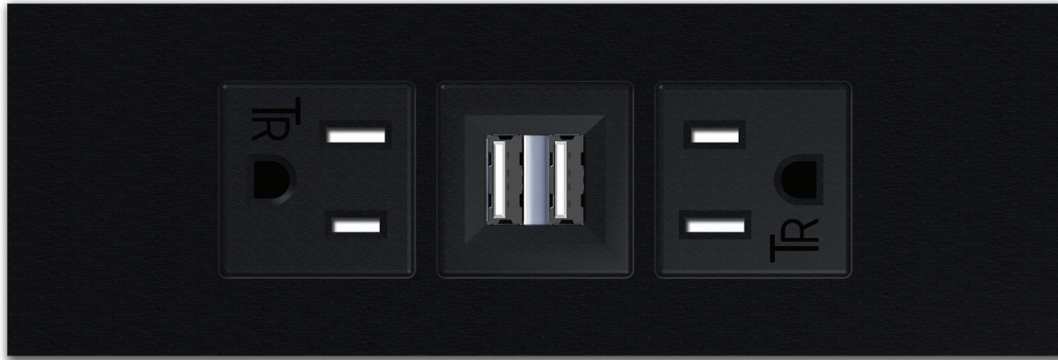

M-POWER-3T

AC POWER & DATA CONNECTIVITY SOLUTION

M-POWER-3T-AUA-BTP

Mormax Company, Inc.
8 Westchester Plaza
Elmsford, NY 10523

914-699-0101
sales@mormax.com
mormax.com

Metro Light & Power's line of power & data solutions offers sophisticated design elements combined with greater ease of installation. Streamlined and low-profile, enhanced by side-exiting cords, our outlets advance the industry with their cutting-edge look and feel. We believe flexibility is key, and we provide a variety of mounting options, including the ability to mount in limited spaces. Our outlets are available in many finishes and configurations, in addition to a custom color and finish capability for our clients.

Slim Plate Finish: **BLACK POWDER COATED (STEEL)**
Custom Finishes Available

Features:

Module/Port Options:

- **A** Tamper Resistant AC Receptacle
- **B** Double USB (Fast Charging Ports - Rated for 3.2A)
- **C** HDMI
- **D** CAT 6
- **E** 3.5mm Mini Stereo Jack
- **F** Single USB (Fast Charging Port - Rated for 3.2A)
- **G** RJ 12
- **H** Switched AC
- **I** Wireless AC

Plug:

- Low Profile Flat 45° Angle 120 VAC Plug
- Standard Straight 120 VAC Plug

- **CLEAN, COMPACT DESIGN**
- **STREAMLINED**
- **LOW PROFILE**
- **SIDE-EXITING CORDS**
- **PLUG & PLAY**
- **3.2A HIGH SPEED USB CHARGING FOR ALL DEVICES**
- **6' AC CORD & PLUG (FLAT PLUG STANDARD)**
- **CUSTOMIZABLE CONFIGURATIONS AND FINISHES**
- **UL LISTED FOR MOUNTING IN FURNITURE**
- **15A**