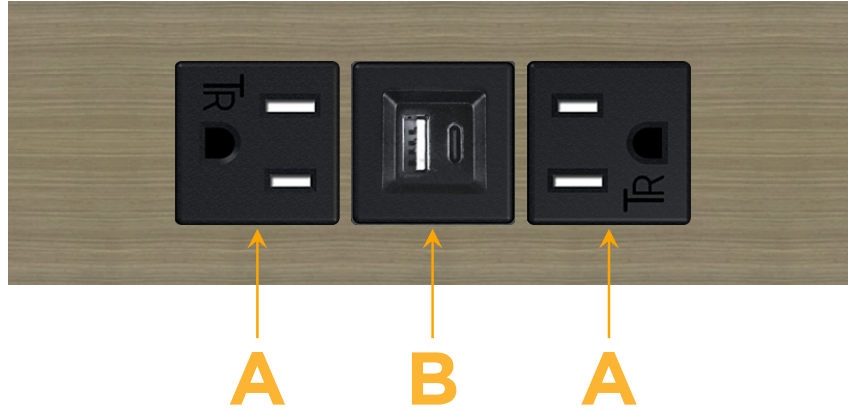

Custom Finishes Available

M-POWER-3T-ABA-BZ5AATP

Features:

Module/Port Options:

- A** Tamper Resistant AC Receptacle
- B** USB-A & USB-C (3.0A USB-A / 15W USB-C)
- U** Double USB-A (Fast Charging Ports - Rated for 3.2A)
- H** HDMI
- 6** CAT 6
- 12** RJ 12
- X** Switched AC
- Y** 3-Way Switch (Low Voltage)
- C** USB-C (27W High Speed Charging Port)
- Z** USB-C (18W High Speed Charging Port)
- R** Switched AC (Rocker Switch)
- D** Dimmer Switch

Plug:

- Supplied with Low Profile Flat 45° Angle 120 VAC Plug
- Optional Standard Straight 120 VAC Plug
- Optional Straight 120 VAC Pass-through Plug

- CLEAN, COMPACT DESIGN
- STREAMLINED
- LOW PROFILE
- SIDE-EXITING CORDS
- PLUG & PLAY
- 6' AC CORD & PLUG (FLAT PLUG STANDARD)
- CUSTOMIZABLE CONFIGURATIONS AND FINISHES
- UL LISTED FOR MOUNTING IN FURNITURE
- 15A

sales@mormax.com

mormax.com

Specs:

Modules/Ports:

- A** Tamper Resistant AC Receptacle
- B** USB-A & USB-C (3.0A USB-A / 15W USB-C)