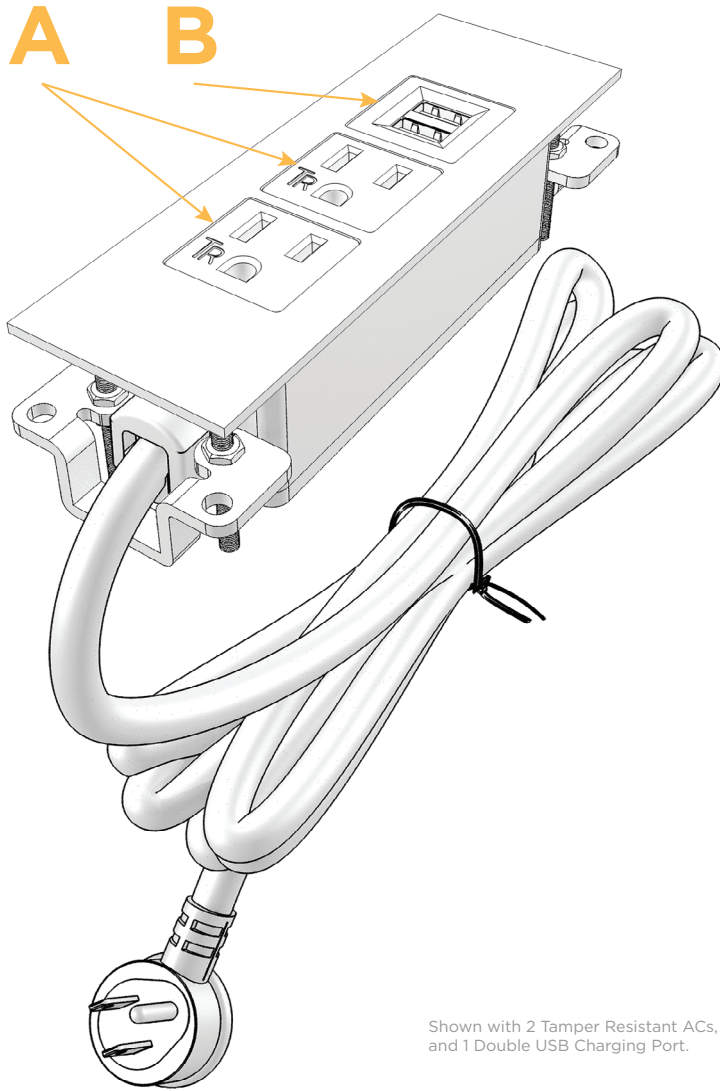

Trim Plate Finish: **BLACK (ABS)**
Custom Finishes Available M-POWER-3T-AAU-BATP

Features:

Module/Port Options:

- A** Tamper Resistant AC Receptacle
- B** Double USB (Fast Charging Ports - Rated for 3.2A)
- C** HDMI
- D** CAT 6
- E** 3.5mm Mini Stereo Jack
- F** Single USB (Fast Charging Port - Rated for 3.2A)
- G** RJ 12
- H** Switched AC
- I** Wireless AC

Plug:

- Low Profile Flat 45° Angle 120 VAC Plug
- Standard Straight 120 VAC Plug

- **CLEAN, COMPACT DESIGN**
- **STREAMLINED**
- **LOW PROFILE**
- **SIDE-EXITING CORDS**
- **PLUG & PLAY**
- **3.2A HIGH SPEED USB CHARGING FOR ALL DEVICES**
- **6' AC CORD & PLUG (FLAT PLUG STANDARD)**
- **CUSTOMIZABLE CONFIGURATIONS AND FINISHES**
- **UL LISTED FOR MOUNTING IN FURNITURE**
- **15A**

Shown in Black (ABS) Trim Plate, featuring 2 Tamper Resistant ACs, and 1 Double USB Charging Port.

M-POWER-3T

AC POWER & DATA CONNECTIVITY SOLUTION

M-POWER-3T-AAU-BATP

Mormax Company, Inc.

914-699-0101

8 Westchester Plaza

sales@mormax.com

Elmsford, NY 10523

mormax.com

Modules/Ports:

- A** Tamper Resistant AC Receptacle
- B** Double USB (Fast Charging Ports - Rated for 3.2A)

Shown with 2 Tamper Resistant ACs, and 1 Double USB Charging Port.