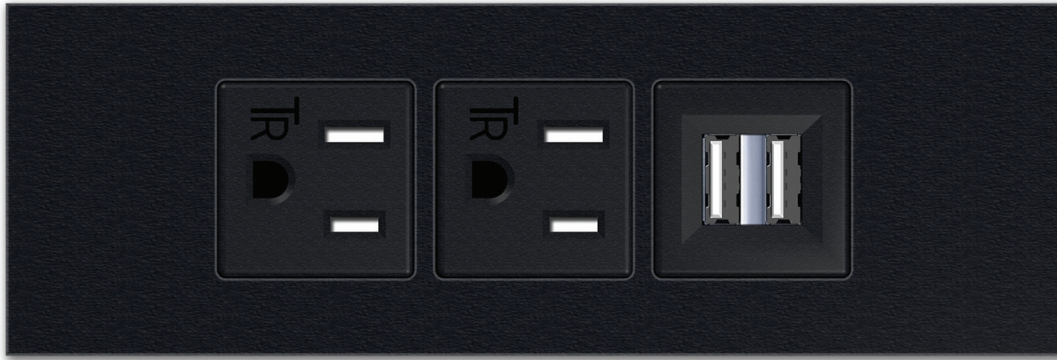

Trim Plate Finish: **BLACK (ABS)**
Custom Finishes Available M-POWER-3T-AAU-BATP

Features:

Module/Port Options:

- A** Tamper Resistant AC Receptacle
- B** Double USB (Fast Charging Ports - Rated for 3.2A)
- C** HDMI
- D** CAT 6
- E** 3.5mm Mini Stereo Jack
- F** Single USB (Fast Charging Port - Rated for 3.2A)
- G** RJ 12
- H** Switched AC
- I** Wireless AC

Plug:

- Low Profile Flat 45° Angle 120 VAC Plug
- Standard Straight 120 VAC Plug

- **CLEAN, COMPACT DESIGN**
- **STREAMLINED**
- **LOW PROFILE**
- **SIDE-EXITING CORDS**
- **PLUG & PLAY**
- **3.2A HIGH SPEED USB CHARGING FOR ALL DEVICES**
- **6' AC CORD & PLUG (FLAT PLUG STANDARD)**
- **CUSTOMIZABLE CONFIGURATIONS AND FINISHES**
- **UL LISTED FOR MOUNTING IN FURNITURE**
- **15A**

Shown in Black (ABS) Trim Plate, featuring 2 Tamper Resistant ACs, and 1 Double USB Charging Port.

M-POWER-3T

AC POWER & DATA CONNECTIVITY SOLUTION

M-POWER-3T-AAU-BATP

Mormax Company, Inc.

914-699-0101

8 Westchester Plaza

sales@mormax.com

Elmsford, NY 10523

mormax.com

Modules/Ports:

- A** Tamper Resistant AC Receptacle
- B** Double USB (Fast Charging Ports - Rated for 3.2A)

Shown with 2 Tamper Resistant ACs, and 1 Double USB Charging Port.