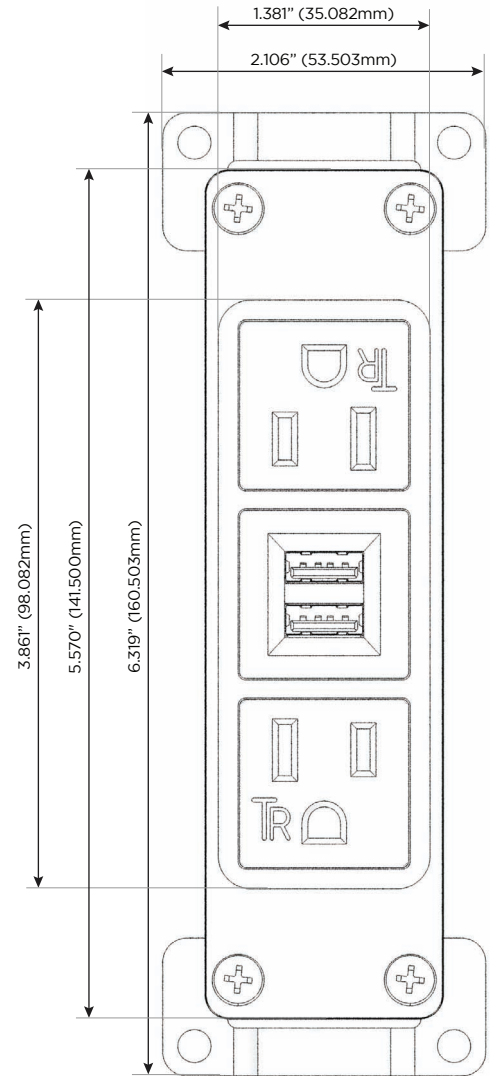

##### Module/Port Options:

- A** Tamper Resistant AC Receptacle
- B** Double USB (Fast Charging Ports - Rated for 3.2A)
- C** HDMI
- D** CAT 6
- E** 3.5mm Mini Stereo Jack
- F** Single USB (Fast Charging Port - Rated for 3.2A)
- G** RJ 12
- H** Switched AC
- I** Wireless AC

##### Plug:

- Low Profile Flat 45° Angle 120 VAC Plug
- Standard Straight 120 VAC Plug

- **CLEAN, COMPACT DESIGN**
- **STREAMLINED**
- **LOW PROFILE**
- **SIDE-EXITING CORDS**
- **PLUG & PLAY**
- **3.2A HIGH SPEED USB CHARGING FOR ALL DEVICES**
- **6' AC CORD & PLUG (FLAT PLUG STANDARD)**
- **CUSTOMIZABLE CONFIGURATIONS AND FINISHES**
- **UL LISTED FOR MOUNTING IN FURNITURE**
- **15A**

### M-POWER-3TW-AUA-CRAB

Specs:

**Modules/Ports:**

- A** Tamper Resistant AC Receptacle
- B** Double USB (Fast Charging Ports - Rated for 3.2A)

Shown with 2 Tamper Resistant ACs, and 1 Double USB Charging Port.

TOP

SIDE