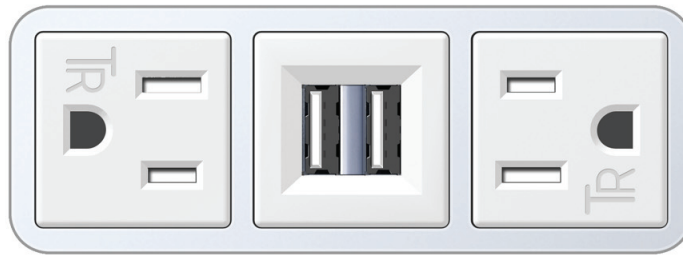

M-POWER-3T

AC POWER & DATA CONNECTIVITY SOLUTION

M-POWER-3TW-AUA-CRAB

Mormax Company, Inc.
8 Westchester Plaza
Elmsford, NY 10523

914-699-0101
sales@mormax.com
mormax.com

Metro Light & Power's line of power & data solutions offers sophisticated design elements combined with greater ease of installation. Streamlined and low-profile, enhanced by side-exiting cords, our outlets advance the industry with their cutting-edge look and feel. We believe flexibility is key, and we provide a variety of mounting options, including the ability to mount in limited spaces. Our outlets are available in many finishes and configurations, in addition to a custom color and finish capability for our clients.

Bezel Finish: **CHROME (ABS)**
Custom Finishes Available M-POWER-3TW-AUA-CRAB