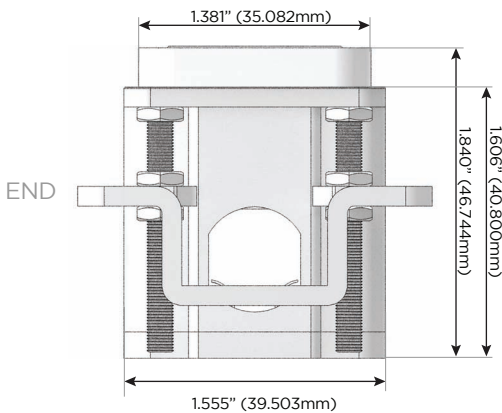

### M-POWER-3TW-AUA-CRAB

Specs:

**Modules/Ports:**

- A** Tamper Resistant AC Receptacle
- B** Double USB (Fast Charging Ports - Rated for 3.2A)

Shown with 2 Tamper Resistant ACs, and 1 Double USB Charging Port.

TOP

SIDE