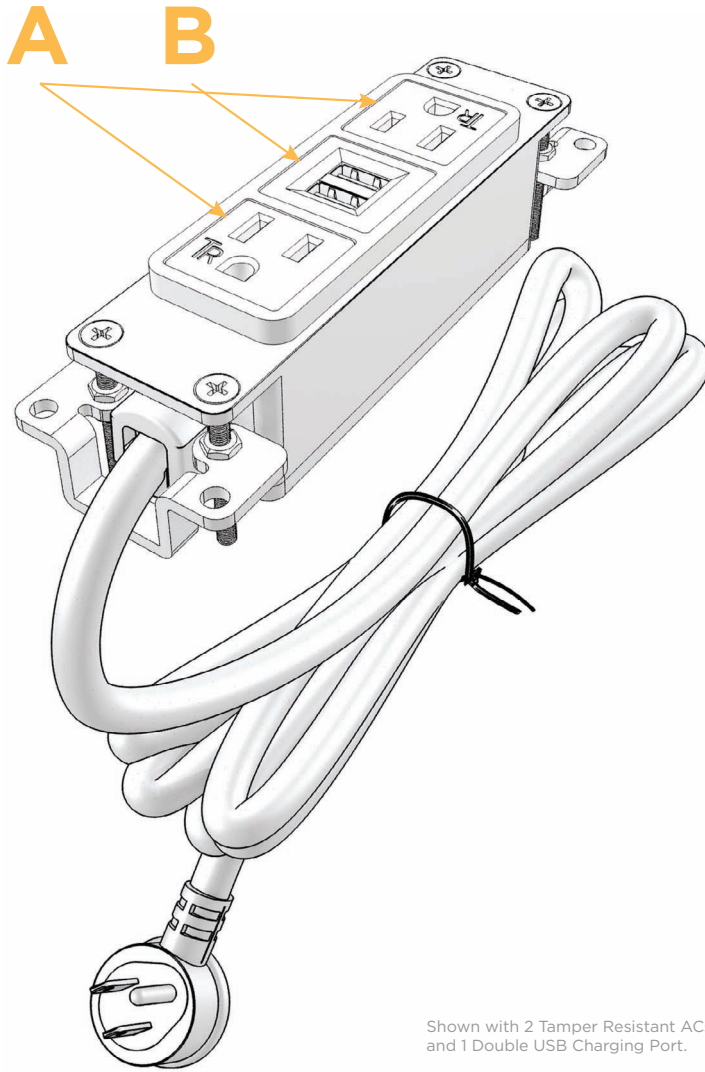

##### Module/Port Options:

- A** Tamper Resistant AC Receptacle
- B** Double USB (Fast Charging Ports - Rated for 3.2A)
- C** HDMI
- D** CAT 6
- E** 3.5mm Mini Stereo Jack
- F** Single USB (Fast Charging Port - Rated for 3.2A)
- G** RJ 12
- H** Switched AC
- I** Wireless AC

##### Plug:

- Low Profile Flat 45° Angle 120 VAC Plug
- Standard Straight 120 VAC Plug

- **CLEAN, COMPACT DESIGN**
- **STREAMLINED**
- **LOW PROFILE**
- **SIDE-EXITING CORDS**
- **PLUG & PLAY**
- **3.2A HIGH SPEED USB CHARGING FOR ALL DEVICES**
- **6' AC CORD & PLUG (FLAT PLUG STANDARD)**
- **CUSTOMIZABLE CONFIGURATIONS AND FINISHES**
- **UL LISTED FOR MOUNTING IN FURNITURE**
- **15A**

Shown in Chrome (ABS) Bezel, featuring 2 Tamper Resistant ACs, and 1 Double USB Charging Port.

### M-POWER-3TW-AUA-CRAB

Specs:

**Modules/Ports:**

- A** Tamper Resistant AC Receptacle
- B** Double USB (Fast Charging Ports - Rated for 3.2A)

Shown with 2 Tamper Resistant ACs, and 1 Double USB Charging Port.