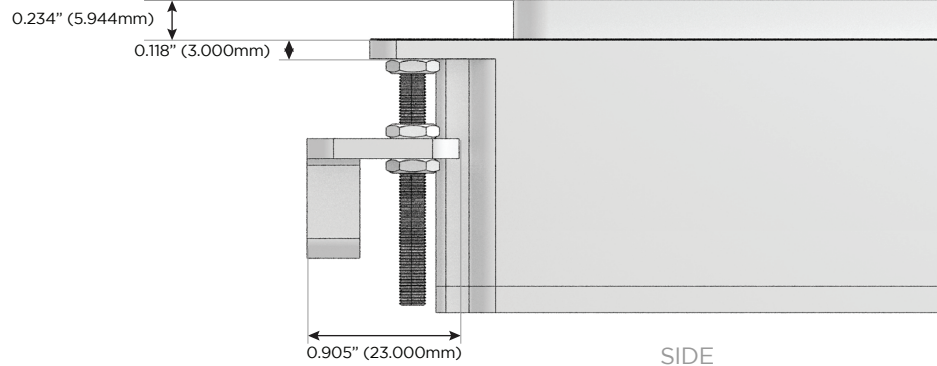

### M-POWER-3TW-AUA-CRAB

Specs:

**Modules/Ports:**

- A** Tamper Resistant AC Receptacle
- B** Double USB (Fast Charging Ports - Rated for 3.2A)

Shown with 2 Tamper Resistant ACs, and 1 Double USB Charging Port.

TOP

SIDE