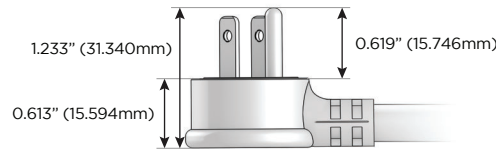

M-POWER-3T

AC POWER & DATA CONNECTIVITY SOLUTION

M-POWER-3TW-AH6-WAB

Specs:

Modules/Ports:

- **A** Tamper Resistant AC Receptacle
- **B** HDMI
- **C** CAT 6

Shown with 1 Tamper Resistant AC, 1 HDMI Port, and 1 CAT 6 Port.

TOP

END

SIDE