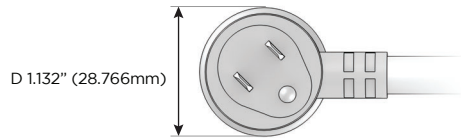

M-POWER-3T

AC POWER & DATA CONNECTIVITY SOLUTION

M-POWER-3TW-AH6-WAB

Specs:

Modules/Ports:

- **A** Tamper Resistant AC Receptacle
- **B** HDMI
- **C** CAT 6

Shown with 1 Tamper Resistant AC, 1 HDMI Port, and 1 CAT 6 Port.

TOP

END

SIDE