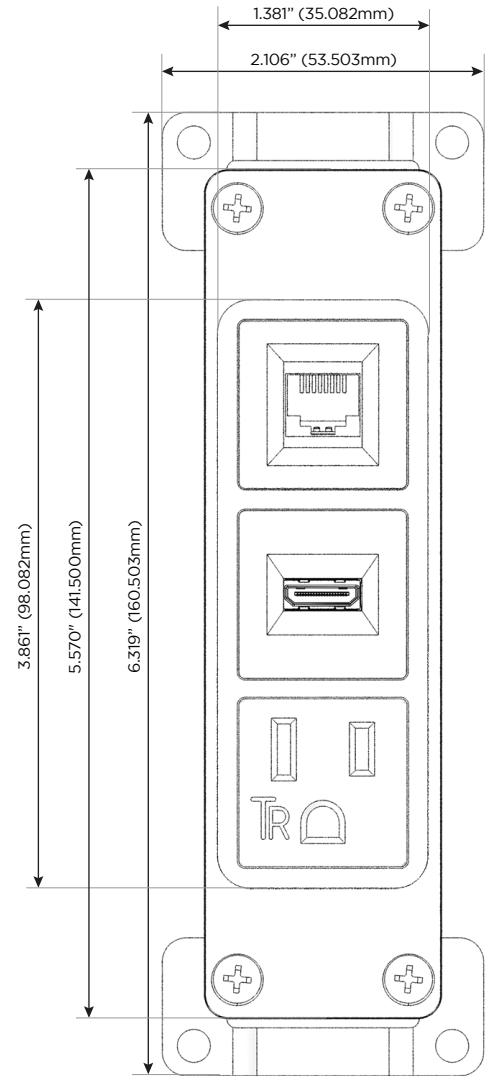

Bezel Finish: **WHITE (ABS)**
Custom Finishes Available M-POWER-3TW-AH6-WAB

Features:

Module/Port Options:

- A** Tamper Resistant AC Receptacle
- B** Double USB (Fast Charging Ports - Rated for 3.2A)
- C** HDMI
- D** CAT 6
- E** 3.5mm Mini Stereo Jack
- F** Single USB (Fast Charging Port - Rated for 3.2A)
- G** RJ 12
- H** Switched AC
- I** 3-Way Switch
- J** USB-C (27W High Speed Charging Port)
- K** USB-C (18W High Speed Charging Port)
- L** Switched AC (Rocker Switch)

Plug:

- Low Profile Flat 45° Angle 120 VAC Plug
- Standard Straight 120 VAC Plug

- CLEAN, COMPACT DESIGN
- STREAMLINED
- LOW PROFILE
- SIDE-EXITING CORDS
- PLUG & PLAY
- 3.2A HIGH SPEED USB CHARGING FOR ALL DEVICES
- 6' AC CORD & PLUG (FLAT PLUG STANDARD)
- CUSTOMIZABLE CONFIGURATIONS AND FINISHES
- UL LISTED FOR MOUNTING IN FURNITURE
- 15A

Shown in White (ABS) Bezel, featuring 1 Tamper Resistant AC, 1 HDMI Port, and 1 CAT 6 Port.

M-POWER-3T

AC POWER & DATA CONNECTIVITY SOLUTION

M-POWER-3TW-AH6-WAB

Specs:

Modules/Ports:

- A** Tamper Resistant AC Receptacle
- B** HDMI
- C** CAT 6

Shown with 1 Tamper Resistant AC, 1 HDMI Port, and 1 CAT 6 Port.

TOP

END

SIDE