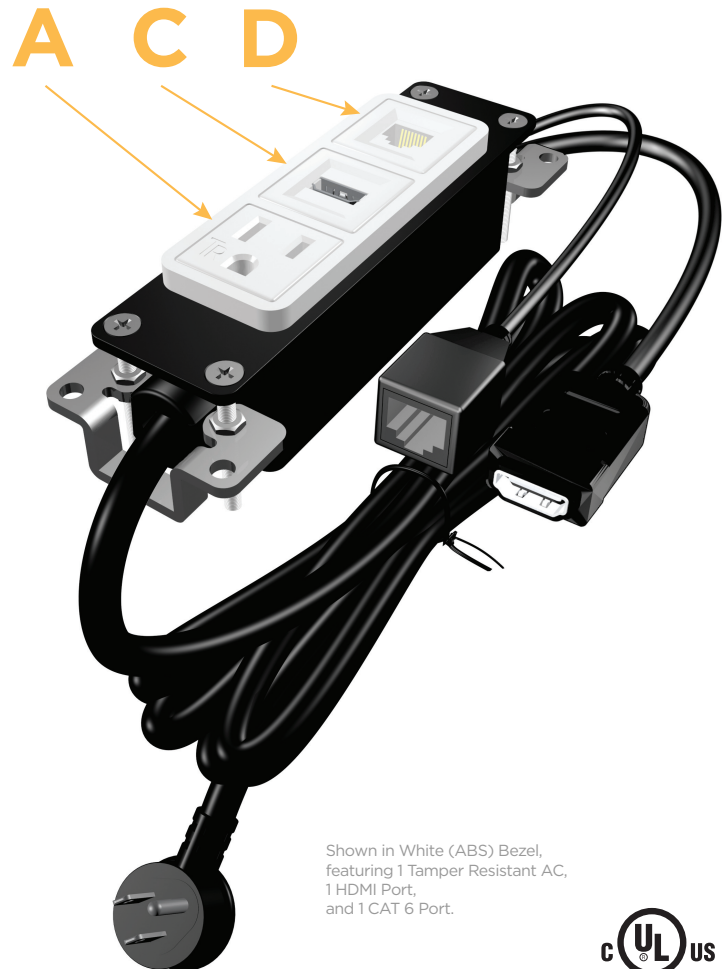

Bezel Finish: **WHITE (ABS)**
Custom Finishes Available M-POWER-3TW-AH6-WAB

Features:

Module/Port Options:

- A** Tamper Resistant AC Receptacle
- B** Double USB (Fast Charging Ports - Rated for 3.2A)
- C** HDMI
- D** CAT 6
- E** 3.5mm Mini Stereo Jack
- F** Single USB (Fast Charging Port - Rated for 3.2A)
- G** RJ 12
- H** Switched AC
- I** 3-Way Switch
- J** USB-C (27W High Speed Charging Port)
- K** USB-C (18W High Speed Charging Port)
- L** Switched AC (Rocker Switch)

Plug:

- Low Profile Flat 45° Angle 120 VAC Plug
- Standard Straight 120 VAC Plug

- CLEAN, COMPACT DESIGN
- STREAMLINED
- LOW PROFILE
- SIDE-EXITING CORDS
- PLUG & PLAY
- 3.2A HIGH SPEED USB CHARGING FOR ALL DEVICES
- 6' AC CORD & PLUG (FLAT PLUG STANDARD)
- CUSTOMIZABLE CONFIGURATIONS AND FINISHES
- UL LISTED FOR MOUNTING IN FURNITURE
- 15A

Shown in White (ABS) Bezel, featuring 1 Tamper Resistant AC, 1 HDMI Port, and 1 CAT 6 Port.

M-POWER-3T

AC POWER & DATA CONNECTIVITY SOLUTION

M-POWER-3TW-AH6-WAB

Specs:

Modules/Ports:

- A** Tamper Resistant AC Receptacle
- B** HDMI
- C** CAT 6

Shown with 1 Tamper Resistant AC, 1 HDMI Port, and 1 CAT 6 Port.

TOP

END

SIDE