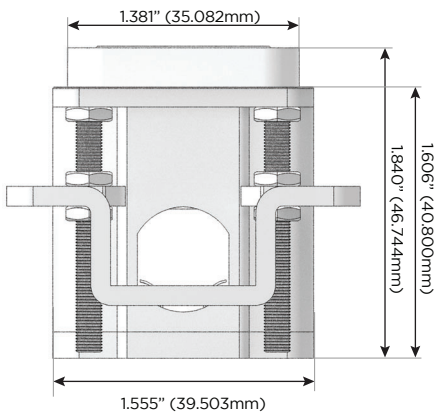

Plug:

- Low Profile Flat 45° Angle 120 VAC Plug
- Standard Straight 120 VAC Plug

- CLEAN, COMPACT DESIGN
- STREAMLINED
- LOW PROFILE
- SIDE-EXITING CORDS
- PLUG & PLAY
- 3.2A HIGH SPEED USB CHARGING FOR ALL DEVICES
- 6' AC CORD & PLUG (FLAT PLUG STANDARD)
- CUSTOMIZABLE CONFIGURATIONS AND FINISHES
- UL LISTED FOR MOUNTING IN FURNITURE
- 15A

Shown in White (ABS) Bezel, featuring 1 Tamper Resistant AC, 1 HDMI Port, and 1 CAT 6 Port.

M-POWER-3T

AC POWER & DATA CONNECTIVITY SOLUTION

M-POWER-3TW-AH6-WAB

Specs:

Modules/Ports:

- A** Tamper Resistant AC Receptacle
- B** HDMI
- C** CAT 6

Shown with 1 Tamper Resistant AC, 1 HDMI Port, and 1 CAT 6 Port.

TOP

END

SIDE