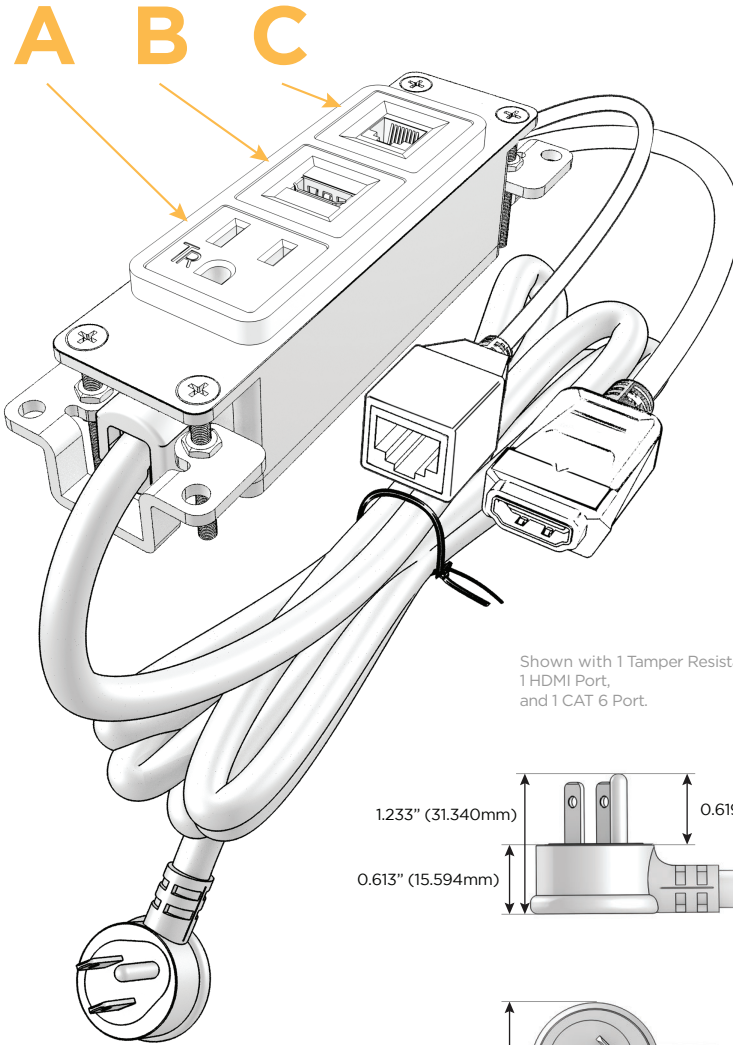

Bezel Finish: **WHITE (ABS)**
Custom Finishes Available M-POWER-3TW-AH6-WAB

Features:

Module/Port Options:

- A** Tamper Resistant AC Receptacle
- B** Double USB (Fast Charging Ports - Rated for 3.2A)
- C** HDMI
- D** CAT 6
- E** 3.5mm Mini Stereo Jack
- F** Single USB (Fast Charging Port - Rated for 3.2A)
- G** RJ 12
- H** Switched AC
- I** 3-Way Switch
- J** USB-C (27W High Speed Charging Port)
- K** USB-C (18W High Speed Charging Port)
- L** Switched AC (Rocker Switch)

Plug:

- Low Profile Flat 45° Angle 120 VAC Plug
- Standard Straight 120 VAC Plug

- CLEAN, COMPACT DESIGN
- STREAMLINED
- LOW PROFILE
- SIDE-EXITING CORDS
- PLUG & PLAY
- 3.2A HIGH SPEED USB CHARGING FOR ALL DEVICES
- 6' AC CORD & PLUG (FLAT PLUG STANDARD)
- CUSTOMIZABLE CONFIGURATIONS AND FINISHES
- UL LISTED FOR MOUNTING IN FURNITURE
- 15A

Shown in White (ABS) Bezel, featuring 1 Tamper Resistant AC, 1 HDMI Port, and 1 CAT 6 Port.

M-POWER-3T

AC POWER & DATA CONNECTIVITY SOLUTION

M-POWER-3TW-AH6-WAB

Specs:

Modules/Ports:

- A** Tamper Resistant AC Receptacle
- B** HDMI
- C** CAT 6

Shown with 1 Tamper Resistant AC, 1 HDMI Port, and 1 CAT 6 Port.

TOP

END

SIDE