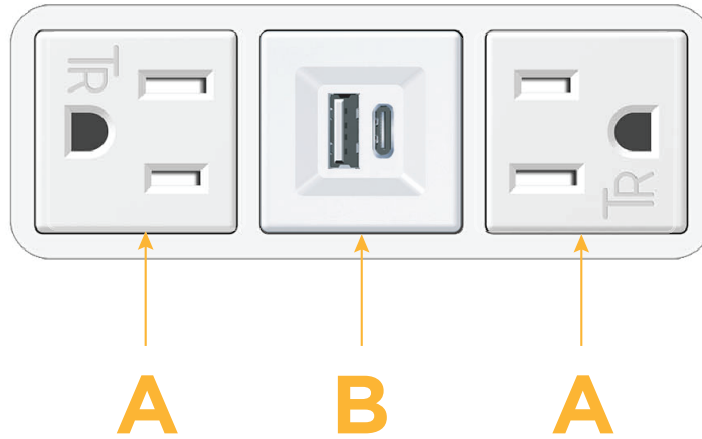

Bezel Finish: **WHITE (ABS)**
Custom Finishes Available M-POWER-3TW-ABA-WAB

Features:

Module/Port Options:

- A** Tamper Resistant AC Receptacle
- B** USB-A & USB-C (3.0A USB-A / 15W USB-C)
- U** Double USB (Fast Charging Ports - Rated for 3.2A)
- D** AC Dimmer
- H** HDMI
- 6** CAT 6
- 12** RJ 12
- X** Switched AC
- Y** 3-Way Switch
- C** USB-C (27W High Speed Charging Port)
- Z** USB-C (18W High Speed Charging Port)
- R** Switched AC (Rocker Switch)

Plug:

- Supplied with Low Profile Flat 45° Angle 120 VAC Plug
- Optional Standard Straight 120 VAC Plug
- Optional Straight 120 VAC Pass-through Plug

Shown in White (ABS), Bezel, featuring 2 Tamper Resistant ACs and 1 USB-A & UBC-C Charging Port.

- **CLEAN, COMPACT DESIGN**
- **STREAMLINED**
- **LOW PROFILE**
- **SIDE-EXITING CORDS**
- **PLUG & PLAY**
- **3.0A USB-A / 15W USB-C HIGH SPEED CHARGING FOR ALL DEVICES**
- **6' AC CORD & PLUG (FLAT PLUG STANDARD)**
- **CUSTOMIZABLE CONFIGURATIONS AND FINISHES**
- **UL LISTED FOR MOUNTING IN FURNITURE**
- **15A**

Specs:

Modules/Ports:

- A** Tamper Resistant AC Receptacle
- B** USB-A & USB-C (3.0A USB-A / 15W USB-C)

Shown with 2 Tamper Resistant ACs and 1 USB-A & 1 USB-C Charging Port.

TOP

END

SIDE