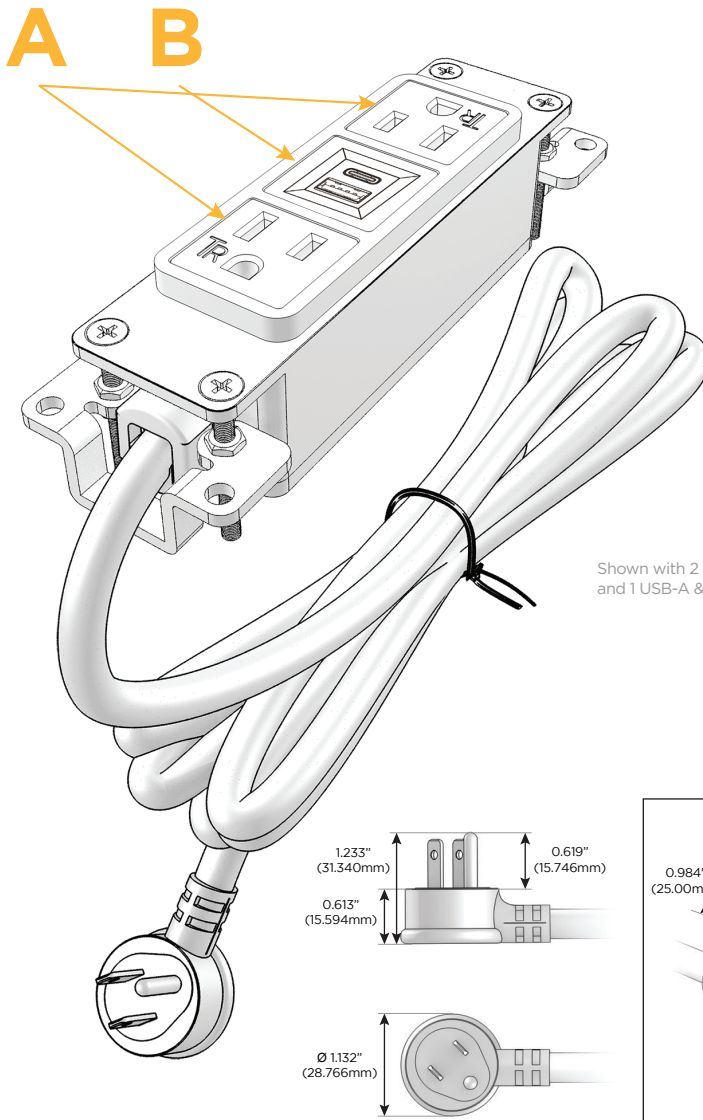

Bezel Finish: **WHITE (ABS)**
Custom Finishes Available M-POWER-3TW-ABA-WAB

Features:

Module/Port Options:

- A** Tamper Resistant AC Receptacle
- B** USB-A & USB-C (3.0A USB-A / 15W USB-C)
- U** Double USB (Fast Charging Ports - Rated for 3.2A)
- D** AC Dimmer
- H** HDMI
- 6** CAT 6
- 12** RJ 12
- X** Switched AC
- Y** 3-Way Switch
- C** USB-C (27W High Speed Charging Port)
- Z** USB-C (18W High Speed Charging Port)
- R** Switched AC (Rocker Switch)

Plug:

- Supplied with Low Profile Flat 45° Angle 120 VAC Plug
- Optional Standard Straight 120 VAC Plug
- Optional Straight 120 VAC Pass-through Plug

Shown in White (ABS), Bezel, featuring 2 Tamper Resistant ACs and 1 USB-A & UBC-C Charging Port.

- **CLEAN, COMPACT DESIGN**
- **STREAMLINED**
- **LOW PROFILE**
- **SIDE-EXITING CORDS**
- **PLUG & PLAY**
- **3.0A USB-A / 15W USB-C HIGH SPEED CHARGING FOR ALL DEVICES**
- **6' AC CORD & PLUG (FLAT PLUG STANDARD)**
- **CUSTOMIZABLE CONFIGURATIONS AND FINISHES**
- **UL LISTED FOR MOUNTING IN FURNITURE**
- **15A**

Specs:

Modules/Ports:

- A** Tamper Resistant AC Receptacle
- B** USB-A & USB-C (3.0A USB-A / 15W USB-C)

Shown with 2 Tamper Resistant ACs and 1 USB-A & 1 USB-C Charging Port.

TOP

END

SIDE