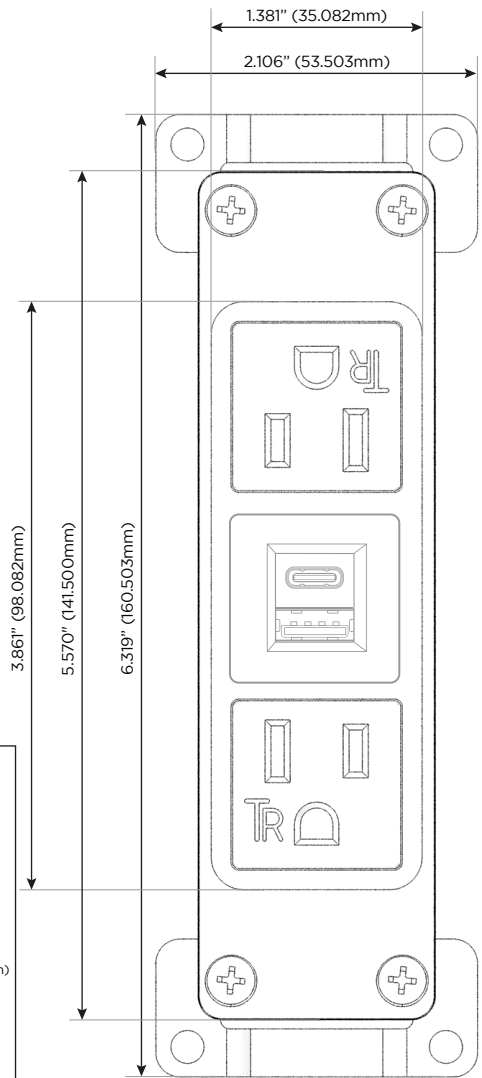

Bezel Finish: **WHITE (ABS)**
Custom Finishes Available M-POWER-3TW-ABA-WAB

Features:

Module/Port Options:

- A** Tamper Resistant AC Receptacle
- B** USB-A & USB-C (3.0A USB-A / 15W USB-C)
- U** Double USB (Fast Charging Ports - Rated for 3.2A)
- D** AC Dimmer
- H** HDMI
- 6** CAT 6
- 12** RJ 12
- X** Switched AC
- Y** 3-Way Switch
- C** USB-C (27W High Speed Charging Port)
- Z** USB-C (18W High Speed Charging Port)
- R** Switched AC (Rocker Switch)

Plug:

- Supplied with Low Profile Flat 45° Angle 120 VAC Plug
- Optional Standard Straight 120 VAC Plug
- Optional Straight 120 VAC Pass-through Plug

Shown in White (ABS), Bezel, featuring 2 Tamper Resistant ACs and 1 USB-A & UBC-C Charging Port.

- **CLEAN, COMPACT DESIGN**
- **STREAMLINED**
- **LOW PROFILE**
- **SIDE-EXITING CORDS**
- **PLUG & PLAY**
- **3.0A USB-A / 15W USB-C HIGH SPEED CHARGING FOR ALL DEVICES**
- **6' AC CORD & PLUG (FLAT PLUG STANDARD)**
- **CUSTOMIZABLE CONFIGURATIONS AND FINISHES**
- **UL LISTED FOR MOUNTING IN FURNITURE**
- **15A**

Specs:

Modules/Ports:

- A** Tamper Resistant AC Receptacle
- B** USB-A & USB-C (3.0A USB-A / 15W USB-C)

Shown with 2 Tamper Resistant ACs and 1 USB-A & 1 USB-C Charging Port.

TOP

END

SIDE