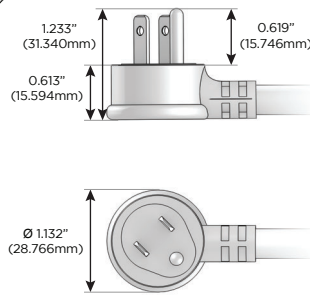

Bezel Finish: **WHITE (ABS)**
Custom Finishes Available M-POWER-3TW-ABA-WAB

Features:

Module/Port Options:

- A** Tamper Resistant AC Receptacle
- B** USB-A & USB-C (3.0A USB-A / 15W USB-C)
- U** Double USB (Fast Charging Ports - Rated for 3.2A)
- D** AC Dimmer
- H** HDMI
- 6** CAT 6
- 12** RJ 12
- X** Switched AC
- Y** 3-Way Switch
- C** USB-C (27W High Speed Charging Port)
- Z** USB-C (18W High Speed Charging Port)
- R** Switched AC (Rocker Switch)

Plug:

- Supplied with Low Profile Flat 45° Angle 120 VAC Plug
- Optional Standard Straight 120 VAC Plug
- Optional Straight 120 VAC Pass-through Plug

Shown in White (ABS), Bezel, featuring 2 Tamper Resistant ACs and 1 USB-A & UBC-C Charging Port.

- **CLEAN, COMPACT DESIGN**
- **STREAMLINED**
- **LOW PROFILE**
- **SIDE-EXITING CORDS**
- **PLUG & PLAY**
- **3.0A USB-A / 15W USB-C HIGH SPEED CHARGING FOR ALL DEVICES**
- **6' AC CORD & PLUG (FLAT PLUG STANDARD)**
- **CUSTOMIZABLE CONFIGURATIONS AND FINISHES**
- **UL LISTED FOR MOUNTING IN FURNITURE**
- **15A**

Specs:

Modules/Ports:

- A** Tamper Resistant AC Receptacle
- B** USB-A & USB-C (3.0A USB-A / 15W USB-C)

Shown with 2 Tamper Resistant ACs and 1 USB-A & 1 USB-C Charging Port.

TOP

END

SIDE