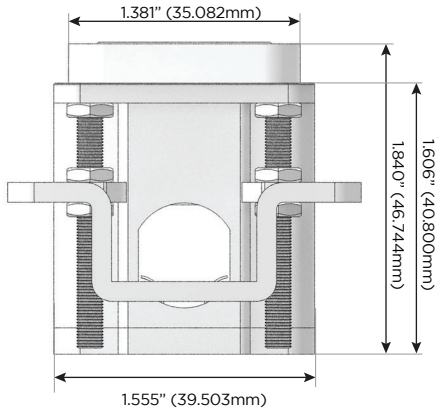

Plug:

- Supplied with Low Profile Flat 45° Angle 120 VAC Plug
- Optional Standard Straight 120 VAC Plug
- Optional Straight 120 VAC Pass-through Plug

Shown in White (ABS), Bezel, featuring 2 Tamper Resistant ACs and 1 USB-A & UBC-C Charging Port.

- **CLEAN, COMPACT DESIGN**
- **STREAMLINED**
- **LOW PROFILE**
- **SIDE-EXITING CORDS**
- **PLUG & PLAY**
- **3.0A USB-A / 15W USB-C HIGH SPEED CHARGING FOR ALL DEVICES**
- **6' AC CORD & PLUG (FLAT PLUG STANDARD)**
- **CUSTOMIZABLE CONFIGURATIONS AND FINISHES**
- **UL LISTED FOR MOUNTING IN FURNITURE**
- **15A**

Specs:

Modules/Ports:

- A** Tamper Resistant AC Receptacle
- B** USB-A & USB-C (3.0A USB-A / 15W USB-C)

Shown with 2 Tamper Resistant ACs and 1 USB-A & 1 USB-C Charging Port.

TOP

END

SIDE