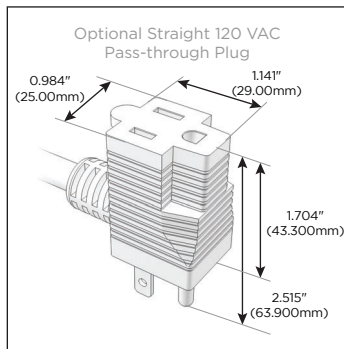

Plug:

- Supplied with Low Profile Flat 45° Angle 120 VAC Plug
- Optional Standard Straight 120 VAC Plug
- Optional Straight 120 VAC Pass-through Plug

Shown in White (ABS), Bezel, featuring 2 Tamper Resistant ACs and 1 USB-A & UBC-C Charging Port.

- **CLEAN, COMPACT DESIGN**
- **STREAMLINED**
- **LOW PROFILE**
- **SIDE-EXITING CORDS**
- **PLUG & PLAY**
- **3.0A USB-A / 15W USB-C HIGH SPEED CHARGING FOR ALL DEVICES**
- **6' AC CORD & PLUG (FLAT PLUG STANDARD)**
- **CUSTOMIZABLE CONFIGURATIONS AND FINISHES**
- **UL LISTED FOR MOUNTING IN FURNITURE**
- **15A**

Specs:

Modules/Ports:

- A** Tamper Resistant AC Receptacle
- B** USB-A & USB-C (3.0A USB-A / 15W USB-C)

Shown with 2 Tamper Resistant ACs and 1 USB-A & 1 USB-C Charging Port.

TOP

END

SIDE