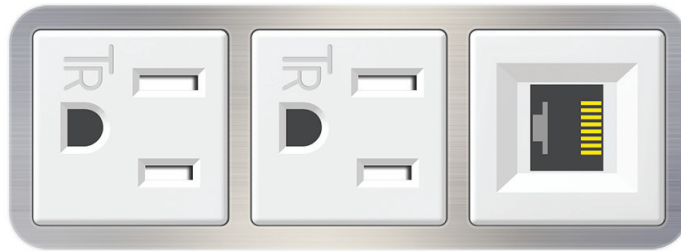

Bezel Finish: **BRUSHED STAINLESS (ABS)**
Custom Finishes Available M-POWER-3TW-AA6-SS4AB

Features:

Module/Port Options:

- A** Tamper Resistant AC Receptacle
- B** Double USB (Fast Charging Ports - Rated for 3.2A)
- C** HDMI
- D** CAT 6
- E** 3.5mm Mini Stereo Jack
- F** Single USB (Fast Charging Port - Rated for 3.2A)
- G** RJ 12
- H** Switched AC
- I** 3-Way Switch
- J** USB-C (27W High Speed Charging Port)
- K** USB-C (18W High Speed Charging Port)
- L** Switched AC (Rocker Switch)

Plug:

- Low Profile Flat 45° Angle 120 VAC Plug
- Standard Straight 120 VAC Plug

- CLEAN, COMPACT DESIGN
- STREAMLINED
- LOW PROFILE
- SIDE-EXITING CORDS
- PLUG & PLAY
- 3.2A HIGH SPEED USB CHARGING FOR ALL DEVICES
- 6' AC CORD & PLUG (FLAT PLUG STANDARD)
- CUSTOMIZABLE CONFIGURATIONS AND FINISHES
- UL LISTED FOR MOUNTING IN FURNITURE
- 15A

Shown in Brushed Stainless (ABS) Bezel, featuring 2 Tamper Resistant ACs, and 1 CAT 6 Port.

M-POWER-3T

AC POWER & DATA CONNECTIVITY SOLUTION

M-POWER-3TW-AA6-SS4AB

Mormax Company, Inc. 914-699-0101
 8 Westchester Plaza sales@mormax.com
 Elmsford, NY 10523 mormax.com

Specs:

Modules/Ports:

- A** Tamper Resistant AC Receptacle
- B** CAT 6

TOP