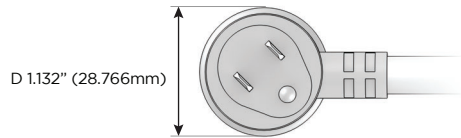

M-POWER-3T

AC POWER & DATA CONNECTIVITY SOLUTION

M-POWER-3TW-AA6-SS4AB

Mormax Company, Inc. 914-699-0101
8 Westchester Plaza sales@mormax.com
Elmsford, NY 10523 mormax.com

Specs:

Modules/Ports:

- **A** Tamper Resistant AC Receptacle
- **B** CAT 6