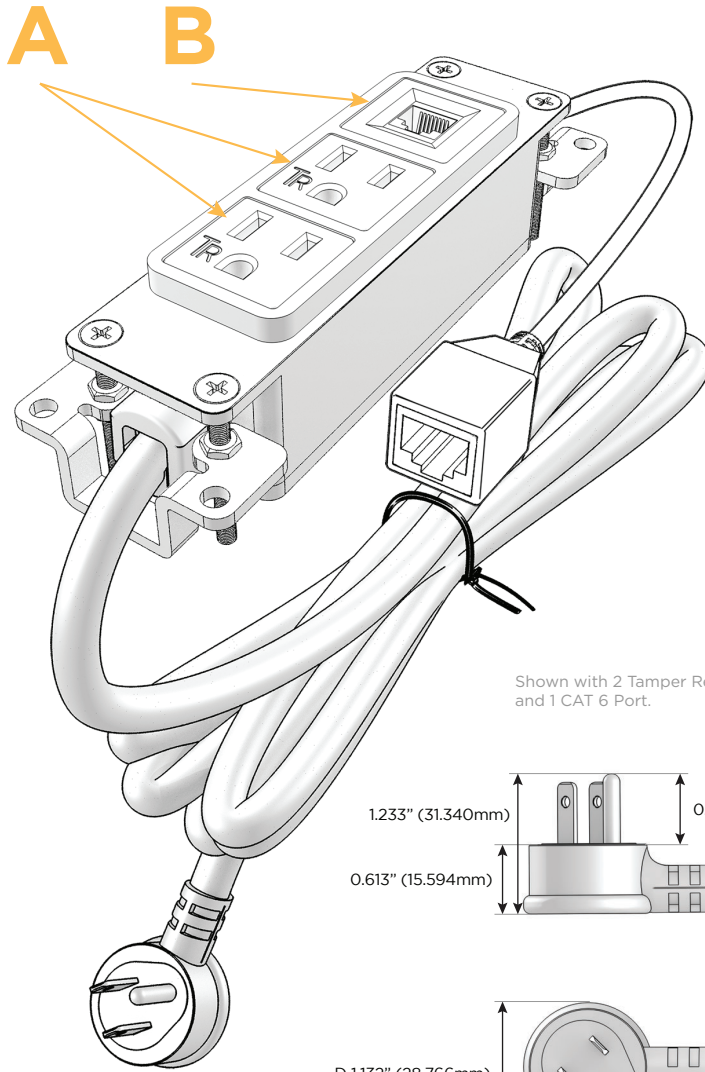

Bezel Finish: **BRUSHED STAINLESS (ABS)**
Custom Finishes Available M-POWER-3TW-AA6-SS4AB

Features:

Module/Port Options:

- A** Tamper Resistant AC Receptacle
- B** Double USB (Fast Charging Ports - Rated for 3.2A)
- C** HDMI
- D** CAT 6
- E** 3.5mm Mini Stereo Jack
- F** Single USB (Fast Charging Port - Rated for 3.2A)
- G** RJ 12
- H** Switched AC
- I** 3-Way Switch
- J** USB-C (27W High Speed Charging Port)
- K** USB-C (18W High Speed Charging Port)
- L** Switched AC (Rocker Switch)

Plug:

- Low Profile Flat 45° Angle 120 VAC Plug
- Standard Straight 120 VAC Plug

- CLEAN, COMPACT DESIGN
- STREAMLINED
- LOW PROFILE
- SIDE-EXITING CORDS
- PLUG & PLAY
- 3.2A HIGH SPEED USB CHARGING FOR ALL DEVICES
- 6' AC CORD & PLUG (FLAT PLUG STANDARD)
- CUSTOMIZABLE CONFIGURATIONS AND FINISHES
- UL LISTED FOR MOUNTING IN FURNITURE
- 15A

Shown in Brushed Stainless (ABS) Bezel, featuring 2 Tamper Resistant ACs, and 1 CAT 6 Port.

M-POWER-3T

AC POWER & DATA CONNECTIVITY SOLUTION

M-POWER-3TW-AA6-SS4AB

Mormax Company, Inc. 914-699-0101
 8 Westchester Plaza sales@mormax.com
 Elmsford, NY 10523 mormax.com

Specs:

Modules/Ports:

- A** Tamper Resistant AC Receptacle
- B** CAT 6

TOP