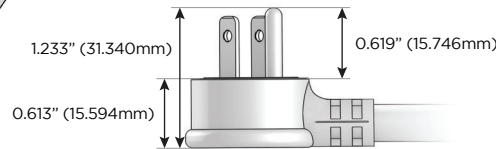

M-POWER-3T

AC POWER & DATA CONNECTIVITY SOLUTION

M-POWER-3TW-AA6-SS4AB

Mormax Company, Inc. 914-699-0101
8 Westchester Plaza sales@mormax.com
Elmsford, NY 10523 mormax.com

Specs:

Modules/Ports:

- **A** Tamper Resistant AC Receptacle
- **B** CAT 6