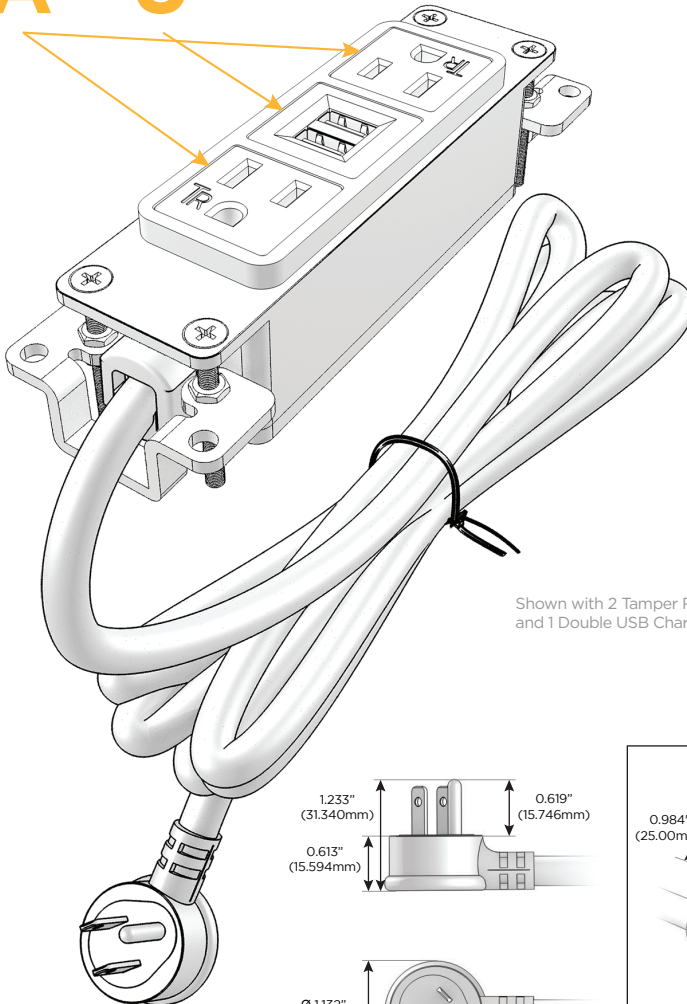

### Module/Port Options:

- A** Tamper Resistant AC Receptacle
- U** Double USB (Fast Charging Ports - Rated for 3.2A)
- H** HDMI
- 6** CAT 6
- 12** RJ 12
- X** Switched AC
- Y** 3-Way Switch
- C** USB-C (27W High Speed Charging Port)
- Z** USB-C (18W High Speed Charging Port)
- R** Switched AC (Rocker Switch)

### Plug:

- Supplied with Low Profile Flat 45° Angle 120 VAC Plug
- Optional Standard Straight 120 VAC Plug
- Optional Straight 120 VAC Pass-through Plug

Shown in Chrome (ABS) Bezel, featuring 2 Tamper Resistant ACs and 1 Double USB-A Charging Port.

- **CLEAN, COMPACT DESIGN**
- **STREAMLINED**
- **LOW PROFILE**
- **SIDE-EXITING CORDS**
- **PLUG & PLAY**
- **3.2A HIGH SPEED USB CHARGING FOR ALL DEVICES**
- **6' AC CORD & PLUG (FLAT PLUG STANDARD)**
- **CUSTOMIZABLE CONFIGURATIONS AND FINISHES**
- **UL LISTED FOR MOUNTING IN FURNITURE**
- **15A**

Specs:

**Modules/Ports:**

- A** Tamper Resistant AC Receptacle
- U** Double USB (Fast Charging Ports - Rated for 3.2A)

**A U**

Shown with 2 Tamper Resistant ACs, and 1 Double USB Charging Port.

TOP

END

SIDE