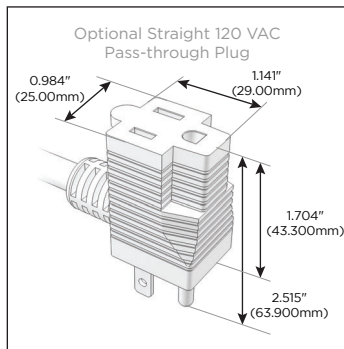

### Module/Port Options:

- A** Tamper Resistant AC Receptacle
- U** Double USB (Fast Charging Ports - Rated for 3.2A)
- H** HDMI
- 6** CAT 6
- 12** RJ 12
- X** Switched AC
- Y** 3-Way Switch
- C** USB-C (27W High Speed Charging Port)
- Z** USB-C (18W High Speed Charging Port)
- R** Switched AC (Rocker Switch)

- **CLEAN, COMPACT DESIGN**
- **STREAMLINED**
- **LOW PROFILE**
- **SIDE-EXITING CORDS**
- **PLUG & PLAY**
- **3.2A HIGH SPEED USB CHARGING FOR ALL DEVICES**
- **6' AC CORD & PLUG (FLAT PLUG STANDARD)**
- **CUSTOMIZABLE CONFIGURATIONS AND FINISHES**
- **UL LISTED FOR MOUNTING IN FURNITURE**
- **15A**

Specs:

**Modules/Ports:**

- A** Tamper Resistant AC Receptacle
- U** Double USB (Fast Charging Ports - Rated for 3.2A)

**A U**

Shown with 2 Tamper Resistant ACs, and 1 Double USB Charging Port.

TOP

END

SIDE