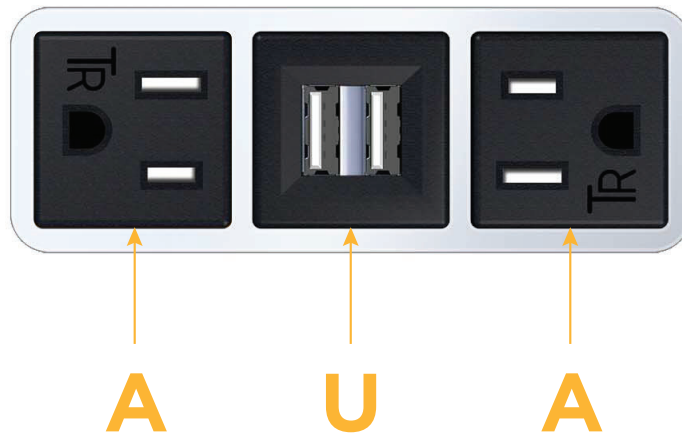

M-POWER-3T

AC POWER & DATA CONNECTIVITY SOLUTION
3T-AUA-CRAB

Distributed by

Mormax Company, Inc.
8 Westchester Plaza
Elmsford, NY 10523

914-699-0101
sales@mormax.com
mormax.com

Metro Light & Power's line of power & data solutions offers sophisticated design elements combined with greater ease of installation. Streamlined and low-profile, enhanced by side-exiting cords, our outlets advance the industry with their cutting-edge look and feel. We believe flexibility is key, and we provide a variety of mounting options, including the ability to mount in limited spaces. Our outlets are available in many finishes and configurations, in addition to a custom color and finish capability for our clients.

Bezel Finish: **CHROME (ABS)**
Custom Finishes Available M-POWER-3T-AUA-CRAB

Features:

Module/Port Options:

- **A** Tamper Resistant AC Receptacle
- **U** Double USB (Fast Charging Ports - Rated for 3.2A)
- **H** HDMI
- **6** CAT 6
- **12** RJ 12
- **X** Switched AC
- **Y** 3-Way Switch
- **C** USB-C (27W High Speed Charging Port)
- **Z** USB-C (18W High Speed Charging Port)
- **R** Switched AC (Rocker Switch)

Plug:

- Supplied with Low Profile Flat 45° Angle 120 VAC Plug
- Optional Standard Straight 120 VAC Plug
- Optional Straight 120 VAC Pass-through Plug

Shown in Chrome (ABS) Bezel, featuring 2 Tamper Resistant ACs and 1 Double USB-A Charging Port.

- **CLEAN, COMPACT DESIGN**
- **STREAMLINED**
- **LOW PROFILE**
- **SIDE-EXITING CORDS**
- **PLUG & PLAY**
- **3.2A HIGH SPEED USB CHARGING FOR ALL DEVICES**
- **6' AC CORD & PLUG (FLAT PLUG STANDARD)**
- **CUSTOMIZABLE CONFIGURATIONS AND FINISHES**
- **UL LISTED FOR MOUNTING IN FURNITURE**
- **15A**