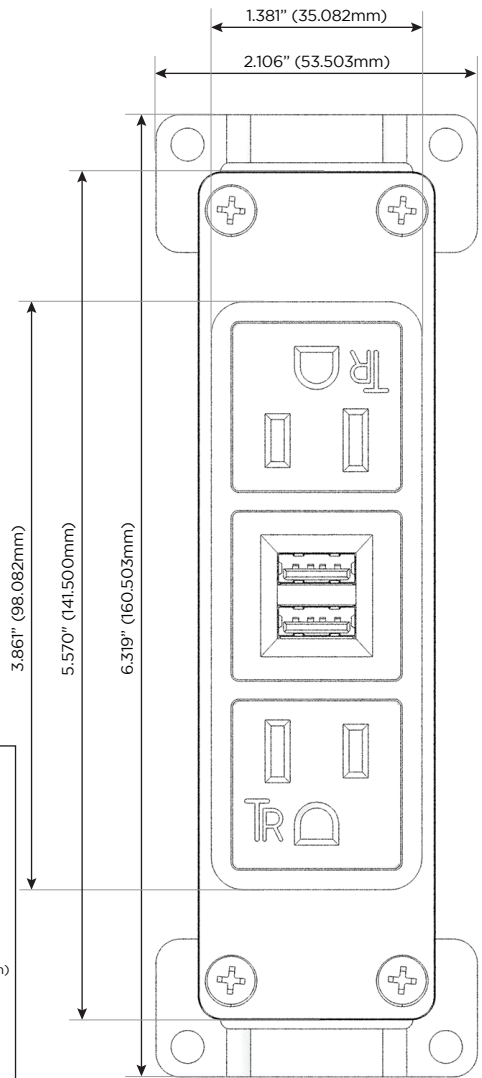

### Module/Port Options:

- A** Tamper Resistant AC Receptacle
- U** Double USB (Fast Charging Ports - Rated for 3.2A)
- H** HDMI
- 6** CAT 6
- 12** RJ 12
- X** Switched AC
- Y** 3-Way Switch
- C** USB-C (27W High Speed Charging Port)
- Z** USB-C (18W High Speed Charging Port)
- R** Switched AC (Rocker Switch)

### Plug:

- Supplied with Low Profile Flat 45° Angle 120 VAC Plug
- Optional Standard Straight 120 VAC Plug
- Optional Straight 120 VAC Pass-through Plug

Shown in Chrome (ABS) Bezel, featuring 2 Tamper Resistant ACs and 1 Double USB-A Charging Port.

- **CLEAN, COMPACT DESIGN**
- **STREAMLINED**
- **LOW PROFILE**
- **SIDE-EXITING CORDS**
- **PLUG & PLAY**
- **3.2A HIGH SPEED USB CHARGING FOR ALL DEVICES**
- **6' AC CORD & PLUG (FLAT PLUG STANDARD)**
- **CUSTOMIZABLE CONFIGURATIONS AND FINISHES**
- **UL LISTED FOR MOUNTING IN FURNITURE**
- **15A**

Specs:

**Modules/Ports:**

- A** Tamper Resistant AC Receptacle
- U** Double USB (Fast Charging Ports - Rated for 3.2A)

**A U**

Shown with 2 Tamper Resistant ACs, and 1 Double USB Charging Port.

TOP

END

SIDE