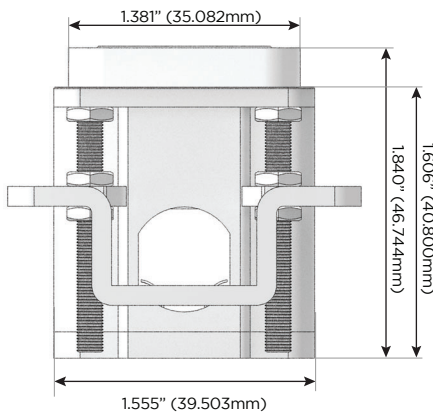

- **CLEAN, COMPACT DESIGN**
- **STREAMLINED**
- **LOW PROFILE**
- **SIDE-EXITING CORDS**
- **PLUG & PLAY**
- **3.2A HIGH SPEED USB CHARGING FOR ALL DEVICES**
- **6' AC CORD & PLUG (FLAT PLUG STANDARD)**
- **CUSTOMIZABLE CONFIGURATIONS AND FINISHES**
- **UL LISTED FOR MOUNTING IN FURNITURE**
- **15A**

Specs:

**Modules/Ports:**

- A** Tamper Resistant AC Receptacle
- U** Double USB (Fast Charging Ports - Rated for 3.2A)

**A U**

Shown with 2 Tamper Resistant ACs, and 1 Double USB Charging Port.

TOP

END

SIDE