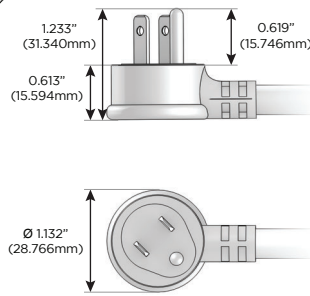

### Module/Port Options:

- A** Tamper Resistant AC Receptacle
- U** Double USB (Fast Charging Ports - Rated for 3.2A)
- H** HDMI
- 6** CAT 6
- 12** RJ 12
- X** Switched AC
- Y** 3-Way Switch
- C** USB-C (27W High Speed Charging Port)
- Z** USB-C (18W High Speed Charging Port)
- R** Switched AC (Rocker Switch)

### Plug:

- Supplied with Low Profile Flat 45° Angle 120 VAC Plug
- Optional Standard Straight 120 VAC Plug
- Optional Straight 120 VAC Pass-through Plug

Shown in Chrome (ABS) Bezel, featuring 2 Tamper Resistant ACs and 1 Double USB-A Charging Port.

- **CLEAN, COMPACT DESIGN**
- **STREAMLINED**
- **LOW PROFILE**
- **SIDE-EXITING CORDS**
- **PLUG & PLAY**
- **3.2A HIGH SPEED USB CHARGING FOR ALL DEVICES**
- **6' AC CORD & PLUG (FLAT PLUG STANDARD)**
- **CUSTOMIZABLE CONFIGURATIONS AND FINISHES**
- **UL LISTED FOR MOUNTING IN FURNITURE**
- **15A**

Specs:

**Modules/Ports:**

- A** Tamper Resistant AC Receptacle
- U** Double USB (Fast Charging Ports - Rated for 3.2A)

**A U**

Shown with 2 Tamper Resistant ACs, and 1 Double USB Charging Port.

TOP

END

SIDE