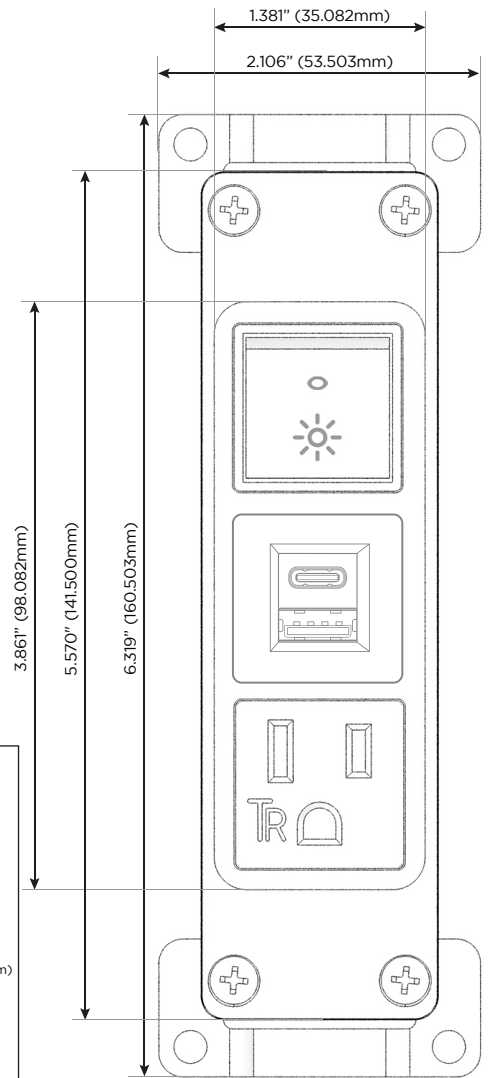

Bezel Finish: **BRONZE (ABS)**
Custom Finishes Available M-POWER-3T-ABR-BZAB

Features:

Module/Port Options:

- A** Tamper Resistant AC Receptacle
- B** USB-A & USB-C (3.0A USB-A / 15W USB-C)
- U** Double USB (Fast Charging Ports - Rated for 3.2A)
- D** AC Dimmer
- H** HDMI
- 6** CAT 6
- 12** RJ 12
- X** Switched AC
- Y** 3-Way Switch
- C** USB-C (27W High Speed Charging Port)
- Z** USB-C (18W High Speed Charging Port)
- R** Switched AC (Rocker Switch)

Plug:

- Supplied with Low Profile Flat 45° Angle 120 VAC Plug
- Optional Standard Straight 120 VAC Plug
- Optional Straight 120 VAC Pass-through Plug

Shown in Bronze (ABS), Bezel, featuring 1 Tamper Resistant AC, 1 USB-A & 1 USB-C Charging Port, and 1 Switched AC (Rocker Switch).

- **CLEAN, COMPACT DESIGN**
- **STREAMLINED**
- **LOW PROFILE**
- **SIDE-EXITING CORDS**
- **PLUG & PLAY**
- **3.0A USB-A / 15W USB-C HIGH SPEED CHARGING FOR ALL DEVICES**
- **6' AC CORD & PLUG (FLAT PLUG STANDARD)**
- **CUSTOMIZABLE CONFIGURATIONS AND FINISHES**
- **UL LISTED FOR MOUNTING IN FURNITURE**
- **15A**

Specs:

Modules/Ports:

- A** Tamper Resistant AC Receptacle
- B** USB-A & USB-C (3.0A USB-A / 15W USB-C)
- R** Switched AC (Rocker Switch)

TOP

END

SIDE