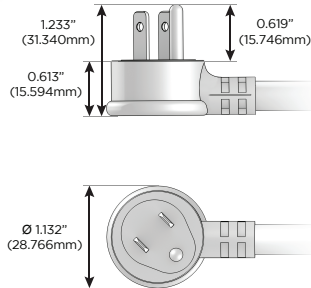

Plug:

- Supplied with Low Profile Flat 45° Angle 120 VAC Plug
- Optional Standard Straight 120 VAC Plug
- Optional Straight 120 VAC Pass-through Plug

Shown in Bronze (ABS), Bezel, featuring 1 Tamper Resistant AC, 1 USB-A & 1 USB-C Charging Port, and 1 Switched AC (Rocker Switch).

- **CLEAN, COMPACT DESIGN**
- **STREAMLINED**
- **LOW PROFILE**
- **SIDE-EXITING CORDS**
- **PLUG & PLAY**
- **3.0A USB-A / 15W USB-C HIGH SPEED CHARGING FOR ALL DEVICES**
- **6' AC CORD & PLUG (FLAT PLUG STANDARD)**
- **CUSTOMIZABLE CONFIGURATIONS AND FINISHES**
- **UL LISTED FOR MOUNTING IN FURNITURE**
- **15A**

Specs:

Modules/Ports:

- A** Tamper Resistant AC Receptacle
- B** USB-A & USB-C (3.0A USB-A / 15W USB-C)
- R** Switched AC (Rocker Switch)

TOP

END

SIDE