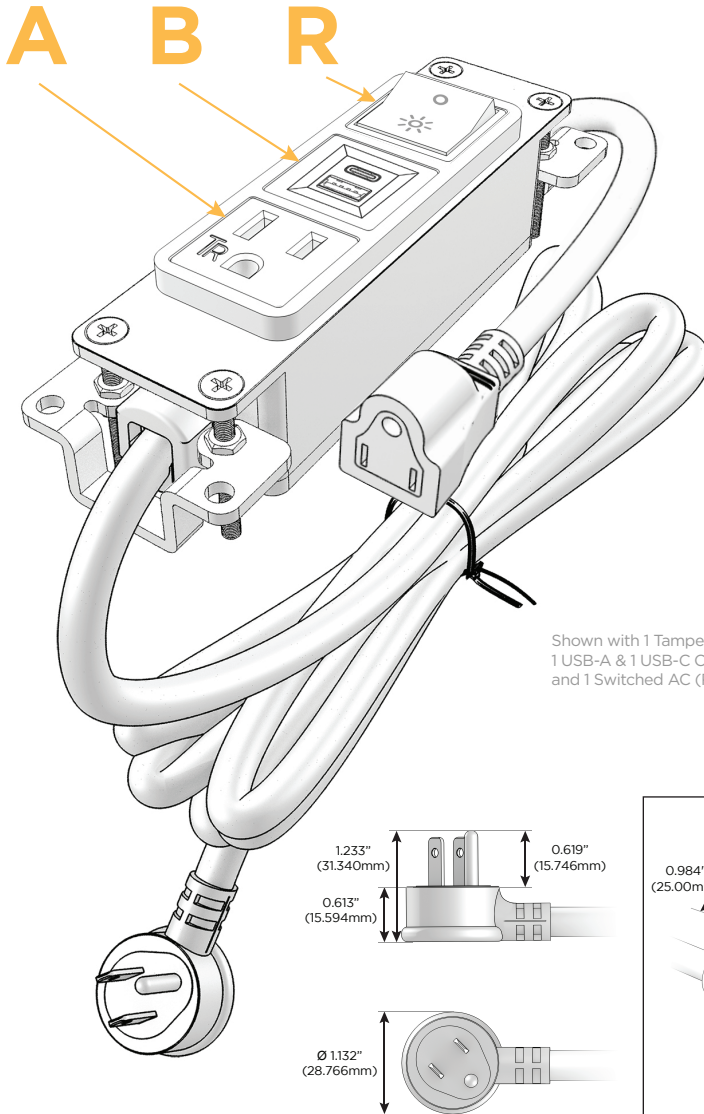

Bezel Finish: **BRONZE (ABS)**
Custom Finishes Available M-POWER-3T-ABR-BZAB

Features:

Module/Port Options:

- A** Tamper Resistant AC Receptacle
- B** USB-A & USB-C (3.0A USB-A / 15W USB-C)
- U** Double USB (Fast Charging Ports - Rated for 3.2A)
- D** AC Dimmer
- H** HDMI
- 6** CAT 6
- 12** RJ 12
- X** Switched AC
- Y** 3-Way Switch
- C** USB-C (27W High Speed Charging Port)
- Z** USB-C (18W High Speed Charging Port)
- R** Switched AC (Rocker Switch)

Plug:

- Supplied with Low Profile Flat 45° Angle 120 VAC Plug
- Optional Standard Straight 120 VAC Plug
- Optional Straight 120 VAC Pass-through Plug

Shown in Bronze (ABS), Bezel, featuring 1 Tamper Resistant AC, 1 USB-A & 1 USB-C Charging Port, and 1 Switched AC (Rocker Switch).

- **CLEAN, COMPACT DESIGN**
- **STREAMLINED**
- **LOW PROFILE**
- **SIDE-EXITING CORDS**
- **PLUG & PLAY**
- **3.0A USB-A / 15W USB-C HIGH SPEED CHARGING FOR ALL DEVICES**
- **6' AC CORD & PLUG (FLAT PLUG STANDARD)**
- **CUSTOMIZABLE CONFIGURATIONS AND FINISHES**
- **UL LISTED FOR MOUNTING IN FURNITURE**
- **15A**

Specs:

Modules/Ports:

- A** Tamper Resistant AC Receptacle
- B** USB-A & USB-C (3.0A USB-A / 15W USB-C)
- R** Switched AC (Rocker Switch)

TOP

END

SIDE