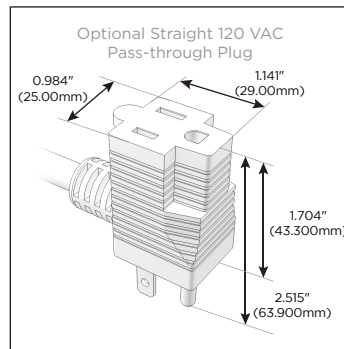

Plug:

- Supplied with Low Profile Flat 45° Angle 120 VAC Plug
- Optional Standard Straight 120 VAC Plug
- Optional Straight 120 VAC Pass-through Plug

Shown in Bronze (ABS), Bezel, featuring 1 Tamper Resistant AC, 1 USB-A & 1 USB-C Charging Port, and 1 Switched AC (Rocker Switch).

- **CLEAN, COMPACT DESIGN**
- **STREAMLINED**
- **LOW PROFILE**
- **SIDE-EXITING CORDS**
- **PLUG & PLAY**
- **3.0A USB-A / 15W USB-C HIGH SPEED CHARGING FOR ALL DEVICES**
- **6' AC CORD & PLUG (FLAT PLUG STANDARD)**
- **CUSTOMIZABLE CONFIGURATIONS AND FINISHES**
- **UL LISTED FOR MOUNTING IN FURNITURE**
- **15A**

Specs:

Modules/Ports:

- A** Tamper Resistant AC Receptacle
- B** USB-A & USB-C (3.0A USB-A / 15W USB-C)
- R** Switched AC (Rocker Switch)

TOP

END

SIDE