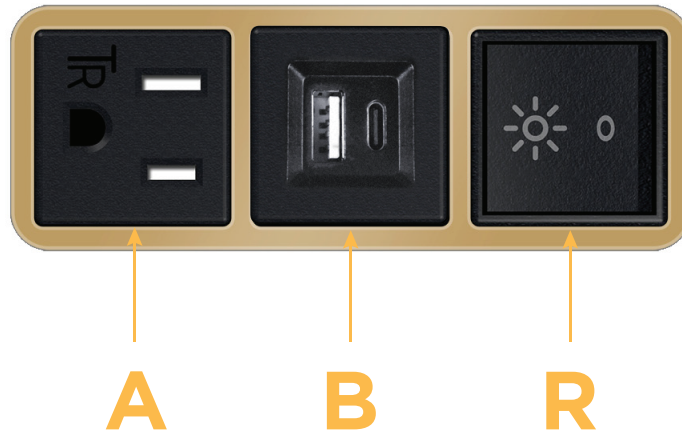

Bezel Finish: **BRONZE (ABS)**
Custom Finishes Available M-POWER-3T-ABR-BZAB

Features:

Module/Port Options:

- A** Tamper Resistant AC Receptacle
- B** USB-A & USB-C (3.0A USB-A / 15W USB-C)
- U** Double USB (Fast Charging Ports - Rated for 3.2A)
- D** AC Dimmer
- H** HDMI
- 6** CAT 6
- 12** RJ 12
- X** Switched AC
- Y** 3-Way Switch
- C** USB-C (27W High Speed Charging Port)
- Z** USB-C (18W High Speed Charging Port)
- R** Switched AC (Rocker Switch)

Plug:

- Supplied with Low Profile Flat 45° Angle 120 VAC Plug
- Optional Standard Straight 120 VAC Plug
- Optional Straight 120 VAC Pass-through Plug

Shown in Bronze (ABS), Bezel, featuring 1 Tamper Resistant AC, 1 USB-A & 1 USB-C Charging Port, and 1 Switched AC (Rocker Switch).

- **CLEAN, COMPACT DESIGN**
- **STREAMLINED**
- **LOW PROFILE**
- **SIDE-EXITING CORDS**
- **PLUG & PLAY**
- **3.0A USB-A / 15W USB-C HIGH SPEED CHARGING FOR ALL DEVICES**
- **6' AC CORD & PLUG (FLAT PLUG STANDARD)**
- **CUSTOMIZABLE CONFIGURATIONS AND FINISHES**
- **UL LISTED FOR MOUNTING IN FURNITURE**
- **15A**

Specs:

Modules/Ports:

- A** Tamper Resistant AC Receptacle
- B** USB-A & USB-C (3.0A USB-A / 15W USB-C)
- R** Switched AC (Rocker Switch)

TOP

END

SIDE