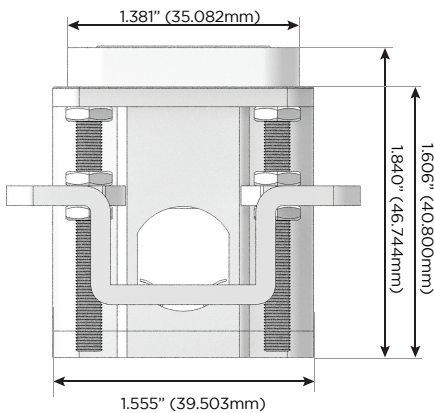

- **CLEAN, COMPACT DESIGN**
- **STREAMLINED**
- **LOW PROFILE**
- **SIDE-EXITING CORDS**
- **PLUG & PLAY**
- **3.0A USB-A / 15W USB-C HIGH SPEED CHARGING FOR ALL DEVICES**
- **6' AC CORD & PLUG (FLAT PLUG STANDARD)**
- **CUSTOMIZABLE CONFIGURATIONS AND FINISHES**
- **UL LISTED FOR MOUNTING IN FURNITURE**
- **15A**

Specs:

Modules/Ports:

- A** Tamper Resistant AC Receptacle
- B** USB-A & USB-C (3.0A USB-A / 15W USB-C)
- R** Switched AC (Rocker Switch)

TOP

END

SIDE