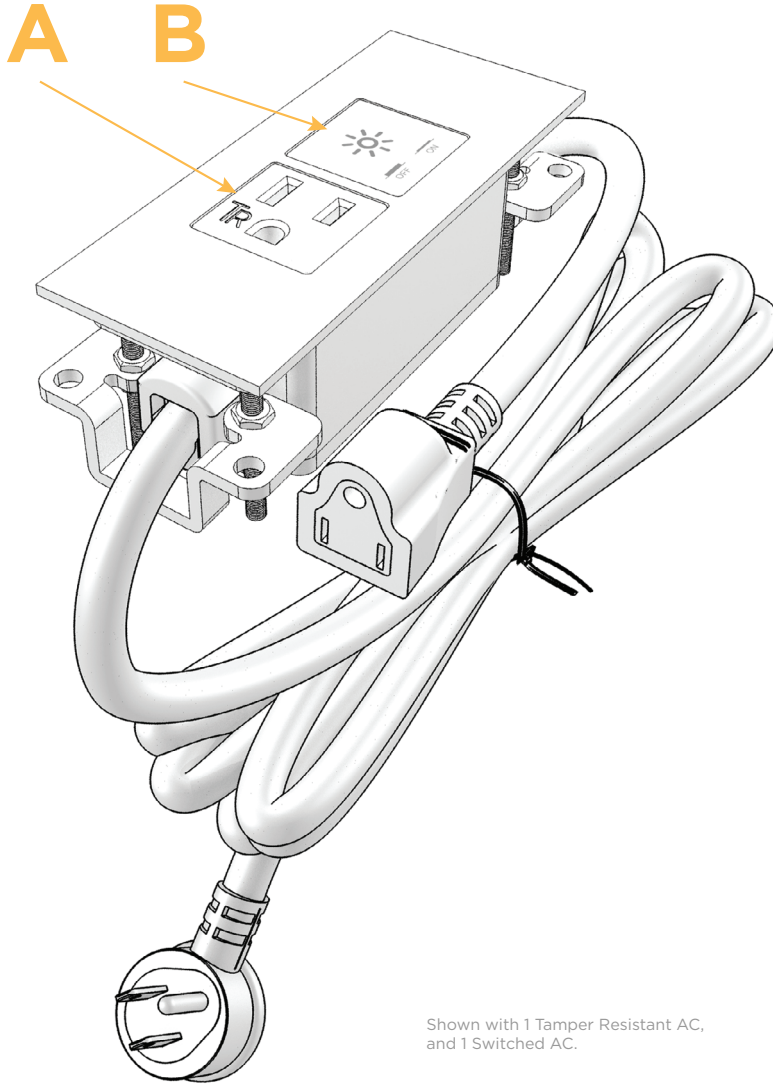

##### Module/Port Options:

- A** Tamper Resistant AC Receptacle
- B** Double USB (Fast Charging Ports - Rated for 3.2A)
- C** HDMI
- D** CAT 6
- E** 3.5mm Mini Stereo Jack
- F** Single USB (Fast Charging Port - Rated for 3.2A)
- G** RJ 12
- H** Switched AC
- I** 3-Way Switch
- J** USB C (High Speed Charging Port)
- K** Switched AC (Rocker Switch)

##### Plug:

- Low Profile Flat 45° Angle 120 VAC Plug
- Standard Straight 120 VAC Plug

- **CLEAN, COMPACT DESIGN**
- **STREAMLINED**
- **LOW PROFILE**
- **SIDE-EXITING CORDS**
- **PLUG & PLAY**
- **3.2A HIGH SPEED USB CHARGING FOR ALL DEVICES**
- **6' AC CORD & PLUG (FLAT PLUG STANDARD)**
- **CUSTOMIZABLE CONFIGURATIONS AND FINISHES**
- **UL LISTED FOR MOUNTING IN FURNITURE**
- **15A**

Shown in White (ABS) Trim Plate, featuring 1 Tamper Resistant AC, and 1 Switched AC.

Specs:

**Modules/Ports:**

- A** Tamper Resistant AC Receptacle
- B** Switched AC

Shown with 1 Tamper Resistant AC, and 1 Switched AC.