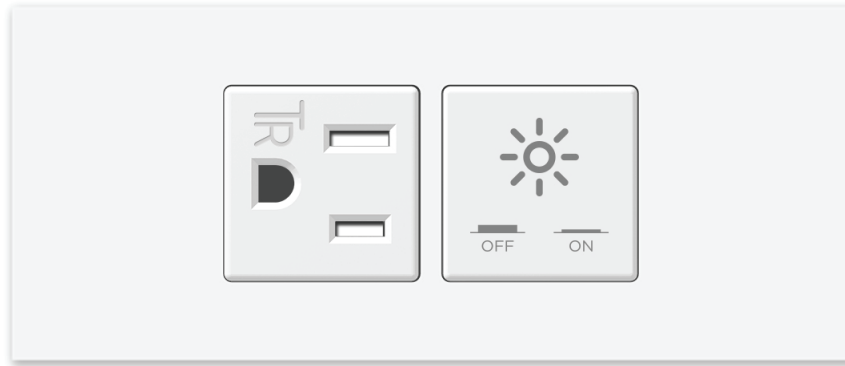

M-POWER-2T

AC POWER & DATA CONNECTIVITY SOLUTION

M-POWER-2TW-AX-WATP-XTRP

Mormax Company, Inc. 914-699-0101
8 Westchester Plaza sales@mormax.com
Elmsford, NY 10523 mormax.com

Metro Light & Power's line of power & data solutions offers sophisticated design elements combined with greater ease of installation. Streamlined and low-profile, enhanced by side-exiting cords, our outlets advance the industry with their cutting-edge look and feel. We believe flexibility is key, and we provide a variety of mounting options, including the ability to mount in limited spaces. Our outlets are available in many finishes and configurations, in addition to a custom color and finish capability for our clients.

Trim Plate Finish: **WHITE (ABS)**
Custom Finishes Available M-POWER-2TW-AX-WATP-XTRP