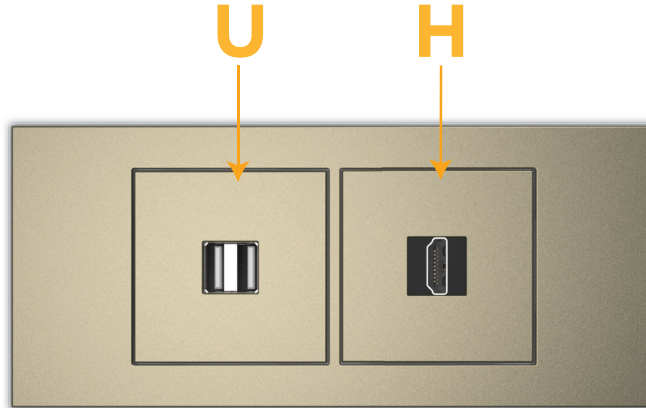

Trim Plate Finish: **UNICOLOR™ BRONZE (ABS)**

Custom Finishes Available M-POWER-2TTBZ2-UH-BZ2ATP

Shown in Unicolor™ Bronze (ABS) Trim Plate, Featuring 1 Double USB-A High Speed Charging Port, 1 HDMI Port

Features:

Module/Port Options:

- F** Tamper Resistant “Type G” 220 VAC Outlet 50 Hz
- B** USB-A & USB-C (3.0A USB-A / 15W USB-C)
- U** Double USB-A (Fast Charging Ports - Rated for 3.2A)
- H** HDMI
- 6** CAT 6
- 12** RJ 12
- X** Switched AC
- Y** 3-Way Switch
- C** USB-C (27W High Speed Charging Port)
- Z** USB-C (18W High Speed Charging Port)
- R** Switched AC (Rocker Switch)

Plug:

Supplied with Low Profile Flat Straight 220 VAC Plug

- **CLEAN, COMPACT DESIGN**
- **STREAMLINED**
- **LOW PROFILE**
- **SIDE-EXITING CORDS**
- **PLUG & PLAY**
- **3.0A HIGH SPEED USB-A CHARGING FOR ALL DEVICES**
- **15W USB-C FAST-CHARGING FOR ALL DEVICES**
- **2 m. AC CORD & PLUG**
- **CUSTOMIZABLE CONFIGURATIONS AND FINISHES**
- **RATED VOLTAGE: 220 VAC - 250 VAC**
- **MAX POWER: 2500 W**
- **CERTIFICATIONS FOR COUNTRIES IN MIDDLE EAST AND ASIA AVAILABLE**