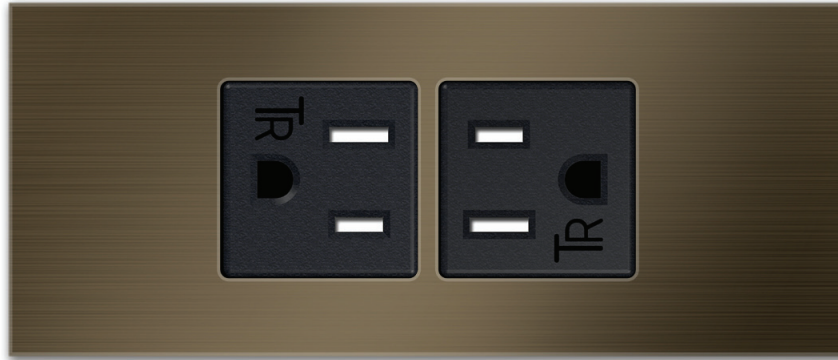

M-POWER-2T

AC POWER & DATA CONNECTIVITY SOLUTION

M-POWER-2T-AA-BZ5AATP

Mormax Company, Inc.
8 Westchester Plaza
Elmsford, NY 10523

914-699-0101
sales@mormax.com
mormax.com

Metro Light & Power's line of power & data solutions offers sophisticated design elements combined with greater ease of installation. Streamlined and low-profile, enhanced by side-exiting cords, our outlets advance the industry with their cutting-edge look and feel. We believe flexibility is key, and we provide a variety of mounting options, including the ability to mount in limited spaces. Our outlets are available in many finishes and configurations, in addition to a custom color and finish capability for our clients.

Trim Plate Finish: **ANTIQUED ARCHITECTURAL BRONZE (ABS)**
Custom Finishes Available M-POWER-2T-AA-BZ5AATP