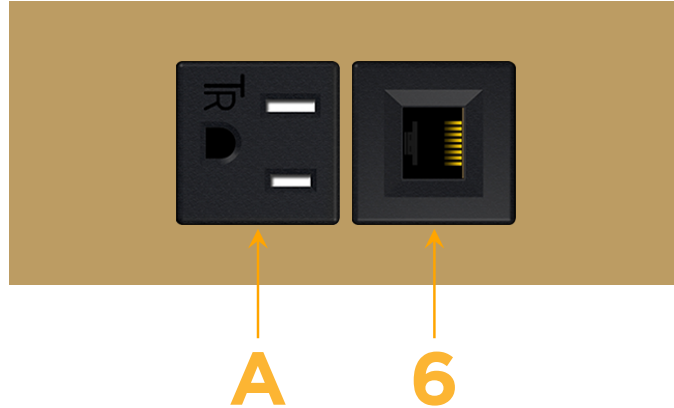

Custom Finishes Available

M-POWER-2T-A6-BRATP

Features:

Module/Port Options:

- A Tamper Resistant AC Receptacle
- B USB-A & USB-C (3.0A USB-A / 15W USB-C)
- U Double USB-A (Fast Charging Ports - Rated for 3.2A)
- H HDMI
- 6 CAT 6
- 12 RJ 12
- X Switched AC
- Y 3-Way Switch (Low Voltage)
- C USB-C (27W High Speed Charging Port)
- Z USB-C (18W High Speed Charging Port)
- R Switched AC (Rocker Switch)
- D Dimmer Switch

Plug:

- Supplied with Low Profile Flat 45° Angle 120 VAC Plug
- Optional Standard Straight 120 VAC Plug
- Optional Straight 120 VAC Pass-through Plug

- CLEAN, COMPACT DESIGN
- STREAMLINED
- LOW PROFILE
- SIDE-EXITING CORDS
- PLUG & PLAY
- 6' AC CORD & PLUG (FLAT PLUG STANDARD)
- CUSTOMIZABLE CONFIGURATIONS AND FINISHES
- UL LISTED FOR MOUNTING IN FURNITURE
- 15A