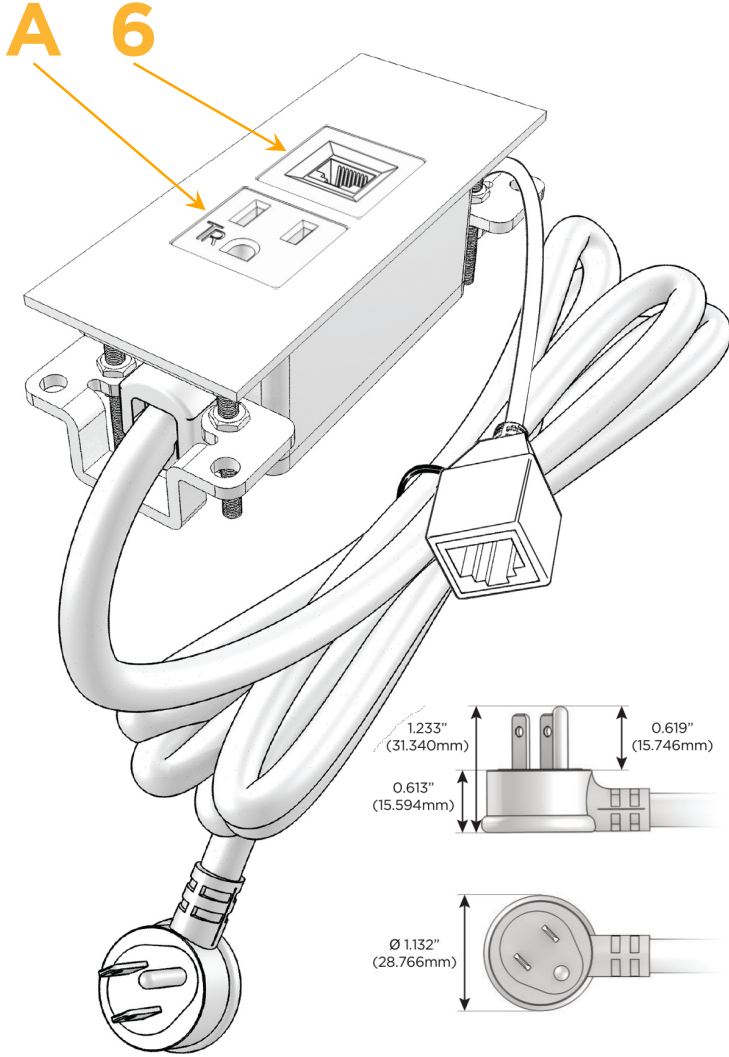

Custom Finishes Available

M-POWER-2T-A6-BRAATP

Features:

Module/Port Options:

- A Tamper Resistant AC Receptacle
- B USB-A & USB-C (3.0A USB-A / 15W USB-C)
- U Double USB-A (Fast Charging Ports - Rated for 3.2A)
- H HDMI
- 6 CAT 6
- 12 RJ 12
- X Switched AC
- Y 3-Way Switch (Low Voltage)
- C USB-C (27W High Speed Charging Port)
- Z USB-C (18W High Speed Charging Port)
- R Switched AC (Rocker Switch)
- D Dimmer Switch

Plug:

- Supplied with Low Profile Flat 45° Angle 120 VAC Plug
- Optional Standard Straight 120 VAC Plug
- Optional Straight 120 VAC Pass-through Plug

- CLEAN, COMPACT DESIGN
- STREAMLINED
- LOW PROFILE
- SIDE-EXITING CORDS
- PLUG & PLAY
- 6' AC CORD & PLUG (FLAT PLUG STANDARD)
- CUSTOMIZABLE CONFIGURATIONS AND FINISHES
- UL LISTED FOR MOUNTING IN FURNITURE
- 15A

sales@mormax.com

mormax.com

Specs:

Modules/Ports:

A Tamper Resistant AC Receptacle

6 CAT 6

TOP