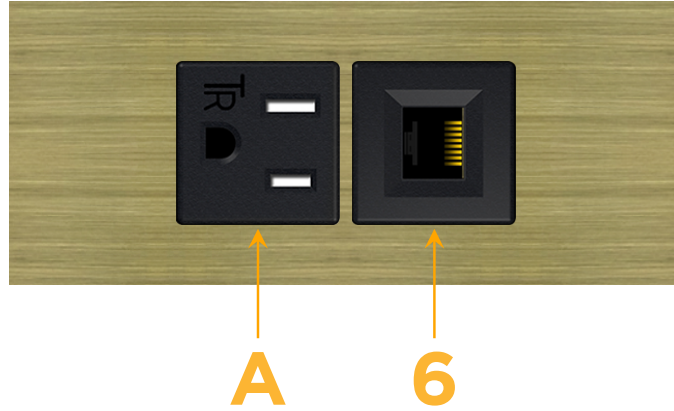

Custom Finishes Available

M-POWER-2T-A6-BRAATP

Features:

Module/Port Options:

- A Tamper Resistant AC Receptacle
- B USB-A & USB-C (3.0A USB-A / 15W USB-C)
- U Double USB-A (Fast Charging Ports - Rated for 3.2A)
- H HDMI
- 6 CAT 6
- 12 RJ 12
- X Switched AC
- Y 3-Way Switch (Low Voltage)
- C USB-C (27W High Speed Charging Port)
- Z USB-C (18W High Speed Charging Port)
- R Switched AC (Rocker Switch)
- D Dimmer Switch

Plug:

- Supplied with Low Profile Flat 45° Angle 120 VAC Plug
- Optional Standard Straight 120 VAC Plug
- Optional Straight 120 VAC Pass-through Plug

- CLEAN, COMPACT DESIGN
- STREAMLINED
- LOW PROFILE
- SIDE-EXITING CORDS
- PLUG & PLAY
- 6' AC CORD & PLUG (FLAT PLUG STANDARD)
- CUSTOMIZABLE CONFIGURATIONS AND FINISHES
- UL LISTED FOR MOUNTING IN FURNITURE
- 15A

sales@mormax.com

mormax.com

Specs:

Modules/Ports:

A Tamper Resistant AC Receptacle

6 CAT 6

TOP