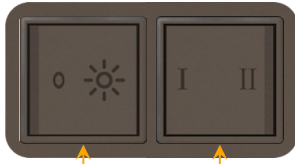

Bezel Finish: **UNICOLOR™ OIL RUBBED BRONZE (ABS)**

Custom Finishes Available M-POWER-2TRZ-RY-RZAB(2)

R Y

Y R

Features:

Module/Port Options:

- A** Tamper Resistant AC Receptacle
- B** USB-A & USB-C (3.0A USB-A / 15W USB-C)
- U** Double USB-A (Fast Charging Ports - Rated for 3.2A)
- H** HDMI
- 6** CAT 6
- 12** RJ 12
- X** Switched AC
- Y** 3-Way Switch (Low Voltage)
- C** USB-C (27W High Speed Charging Port)
- Z** USB-C (18W High Speed Charging Port)
- R** Switched AC (Rocker Switch)
- D** Dimmer Switch

Shown with 1 Switched AC (Rocker Switch) and one 3 Way Switch.