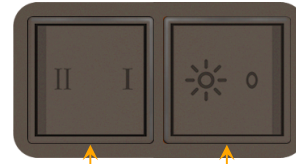

Bezel Finish: **UNICOLOR™ OIL RUBBED BRONZE (ABS)**

Custom Finishes Available M-POWER-2TRZ-RY-RZAB(2)

R Y

Y R

Features:

Module/Port Options:

- A** Tamper Resistant AC Receptacle
- B** USB-A & USB-C (3.0A USB-A / 15W USB-C)
- U** Double USB-A (Fast Charging Ports - Rated for 3.2A)
- H** HDMI
- 6** CAT 6
- 12** RJ 12
- X** Switched AC
- Y** 3-Way Switch (Low Voltage)
- C** USB-C (27W High Speed Charging Port)
- Z** USB-C (18W High Speed Charging Port)
- R** Switched AC (Rocker Switch)
- D** Dimmer Switch

Shown with 1 Switched AC (Rocker Switch) and one 3 Way Switch.