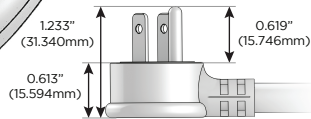

Specs:

Modules/Ports:

- **U** Double USB-A (Fast Charging Ports - Rated for 3.2A)
- **X** Switched AC

TOP