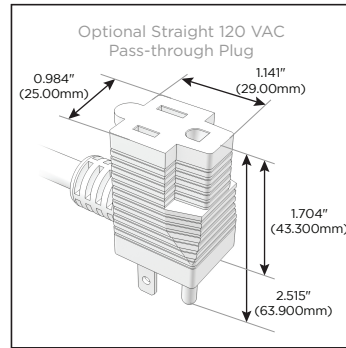

### Module/Port Options:

- A** Tamper Resistant AC Receptacle
- B** USB-A & USB-C (3.0A USB-A / 15W USB-C)
- U** Double USB-A (Fast Charging Ports - Rated for 3.2A)
- D** AC Dimmer
- H** HDMI
- 6** CAT 6
- 12** RJ 12
- X** Switched AC
- Y** 3-Way Switch
- C** USB-C (27W High Speed Charging Port)
- Z** USB-C (18W High Speed Charging Port)
- R** Switched AC (Rocker Switch)

### Plug:

- Supplied with Low Profile Flat 45° Angle 120 VAC Plug
- Optional Standard Straight 120 VAC Plug
- Optional Straight 120 VAC Pass-through Plug

Shown in Black (ABS) Bezel, featuring 1 Double USB-A Charging Port and 1 Switched AC. .

- **CLEAN, COMPACT DESIGN**
- **STREAMLINED**
- **LOW PROFILE**
- **SIDE-EXITING CORDS**
- **PLUG & PLAY**
- **CUSTOMIZABLE CONFIGURATIONS AND FINISHES**
- **UL LISTED FOR MOUNTING IN FURNITURE**
- **15A**

Specs:

**Modules/Ports:**

- U** Double USB-A (Fast Charging Ports - Rated for 3.2A)
- X** Switched AC

Shown with 1 Double USB-A Charging Port and 1 Switched AC.

TOP