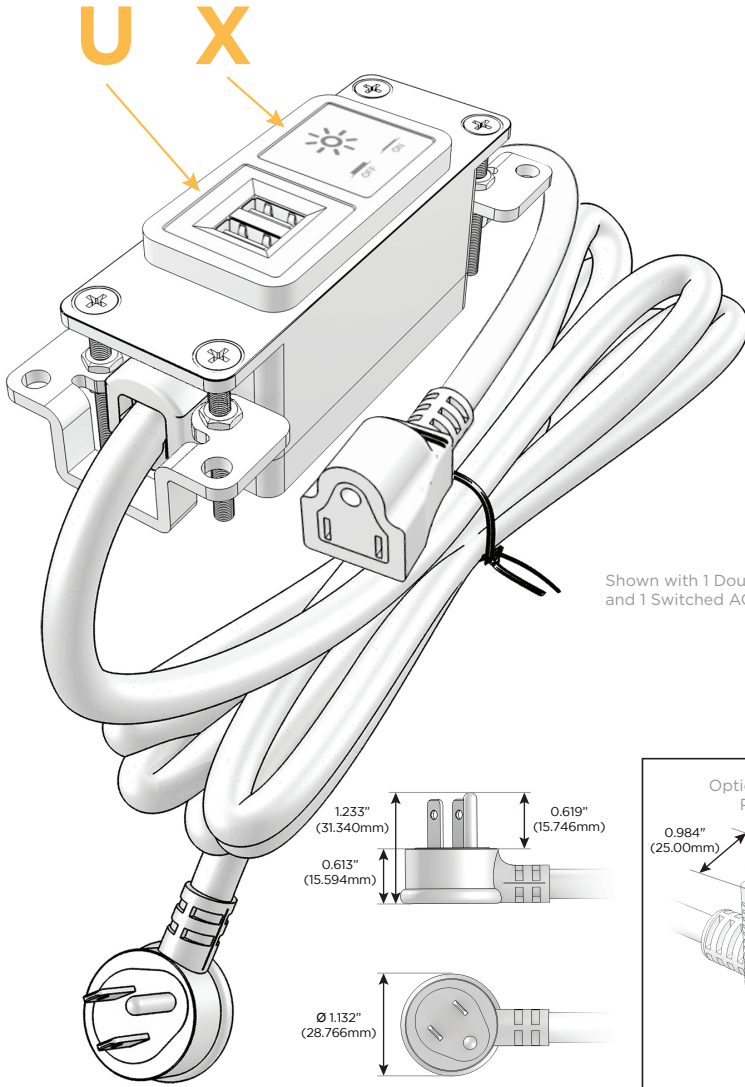

### Module/Port Options:

- A** Tamper Resistant AC Receptacle
- B** USB-A & USB-C (3.0A USB-A / 15W USB-C)
- U** Double USB-A (Fast Charging Ports - Rated for 3.2A)
- D** AC Dimmer
- H** HDMI
- 6** CAT 6
- 12** RJ 12
- X** Switched AC
- Y** 3-Way Switch
- C** USB-C (27W High Speed Charging Port)
- Z** USB-C (18W High Speed Charging Port)
- R** Switched AC (Rocker Switch)

### Plug:

- Supplied with Low Profile Flat 45° Angle 120 VAC Plug
- Optional Standard Straight 120 VAC Plug
- Optional Straight 120 VAC Pass-through Plug

Shown in Black (ABS) Bezel, featuring 1 Double USB-A Charging Port and 1 Switched AC. .

- **CLEAN, COMPACT DESIGN**
- **STREAMLINED**
- **LOW PROFILE**
- **SIDE-EXITING CORDS**
- **PLUG & PLAY**
- **CUSTOMIZABLE CONFIGURATIONS AND FINISHES**
- **UL LISTED FOR MOUNTING IN FURNITURE**
- **15A**

Specs:

**Modules/Ports:**

- U** Double USB-A (Fast Charging Ports - Rated for 3.2A)
- X** Switched AC

Shown with 1 Double USB-A Charging Port and 1 Switched AC.

TOP