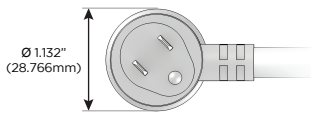

Specs:

Modules/Ports:

- **U** Double USB-A (Fast Charging Ports - Rated for 3.2A)
- **X** Switched AC

TOP