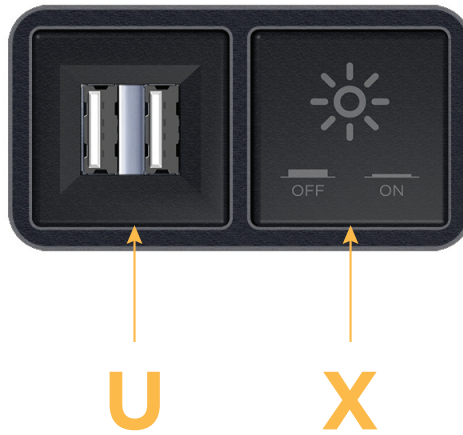

M-POWER-2T

AC POWER & DATA CONNECTIVITY SOLUTION
2T-UX-BAB

Distributed by

Mormax Company, Inc.
8 Westchester Plaza
Elmsford, NY 10523

914-699-0101
sales@mormax.com
mormax.com

Metro Light & Power's line of power & data solutions offers sophisticated design elements combined with greater ease of installation. Streamlined and low-profile, enhanced by side-exiting cords, our outlets advance the industry with their cutting-edge look and feel. We believe flexibility is key, and we provide a variety of mounting options, including the ability to mount in limited spaces. Our outlets are available in many finishes and configurations, in addition to a custom color and finish capability for our clients.

Bezel Finish: **BLACK (ABS)**
Custom Finishes Available M-POWER-2T-UX-BAB

Features:

Module/Port Options:

- **A** Tamper Resistant AC Receptacle
- **B** USB-A & USB-C (3.0A USB-A / 15W USB-C)
- **U** Double USB-A (Fast Charging Ports - Rated for 3.2A)
- **D** AC Dimmer
- **H** HDMI
- **6** CAT 6
- **12** RJ 12
- **X** Switched AC
- **Y** 3-Way Switch
- **C** USB-C (27W High Speed Charging Port)
- **Z** USB-C (18W High Speed Charging Port)
- **R** Switched AC (Rocker Switch)

Plug:

- Supplied with Low Profile Flat 45° Angle 120 VAC Plug
- Optional Standard Straight 120 VAC Plug
- Optional Straight 120 VAC Pass-through Plug

Shown in Black (ABS) Bezel, featuring 1 Double USB-A Charging Port and 1 Switched AC. .

- **CLEAN, COMPACT DESIGN**
- **STREAMLINED**
- **LOW PROFILE**
- **SIDE-EXITING CORDS**
- **PLUG & PLAY**
- **CUSTOMIZABLE CONFIGURATIONS AND FINISHES**
- **UL LISTED FOR MOUNTING IN FURNITURE**
- **15A**