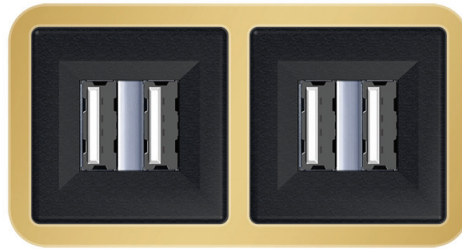

M-POWER-2T

AC POWER & DATA CONNECTIVITY SOLUTION

M-POWER-2T-UU-BRB

Mormax Company, Inc.
8 Westchester Plaza
Elmsford, NY 10523

914-699-0101
sales@mormax.com
mormax.com

Metro Light & Power's line of power & data solutions offers sophisticated design elements combined with greater ease of installation. Streamlined and low-profile, enhanced by side-exiting cords, our outlets advance the industry with their cutting-edge look and feel. We believe flexibility is key, and we provide a variety of mounting options, including the ability to mount in limited spaces. Our outlets are available in many finishes and configurations, in addition to a custom color and finish capability for our clients.

Bezel Finish:
Custom Finishes Available

SOLID BRASS, POLISHED
M-POWER-2T-UU-BRB

Features:

Module/Port Options:

- A** Tamper Resistant AC Receptacle
- B** Double USB (Fast Charging Ports - Rated for 3.2A)
- C** HDMI
- D** CAT 6
- E** 3.5mm Mini Stereo Jack
- F** Single USB (Fast Charging Port - Rated for 3.2A)
- G** RJ 12
- H** Switched AC
- I** 3-Way Switch
- J** USB-C (27W High Speed Charging Port)
- K** USB-C (13W High Speed Charging Port)
- L** Switched AC (Rocker Switch)

Plug:

- Low Profile Flat 45° Angle 120 VAC Plug
- Standard Straight 120 VAC Plug

- CLEAN, COMPACT DESIGN
- STREAMLINED
- LOW PROFILE
- SIDE-EXITING CORDS
- PLUG & PLAY
- 3.2A HIGH SPEED USB CHARGING FOR ALL DEVICES
- 6' AC CORD & PLUG (FLAT PLUG STANDARD)
- CUSTOMIZABLE CONFIGURATIONS AND FINISHES
- UL LISTED FOR MOUNTING IN FURNITURE
- 15A

Shown in Solid Brass, Polished Bezel, featuring 2 Double USB Charging Ports.

M-POWER-2T

AC POWER & DATA CONNECTIVITY SOLUTION

M-POWER-2T-UU-BRB

Mormax Company, Inc.

914-699-0101

8 Westchester Plaza

sales@mormax.com