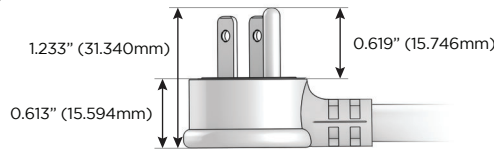

Elmsford, NY 10523

mormax.com

Specs:

Modules/Ports:

- A Double USB (Fast Charging Ports - Rated for 3.2A)

A

TOP