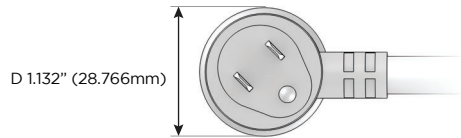

Elmsford, NY 10523

mormax.com

Specs:

Modules/Ports:

- A Double USB (Fast Charging Ports - Rated for 3.2A)

A

TOP