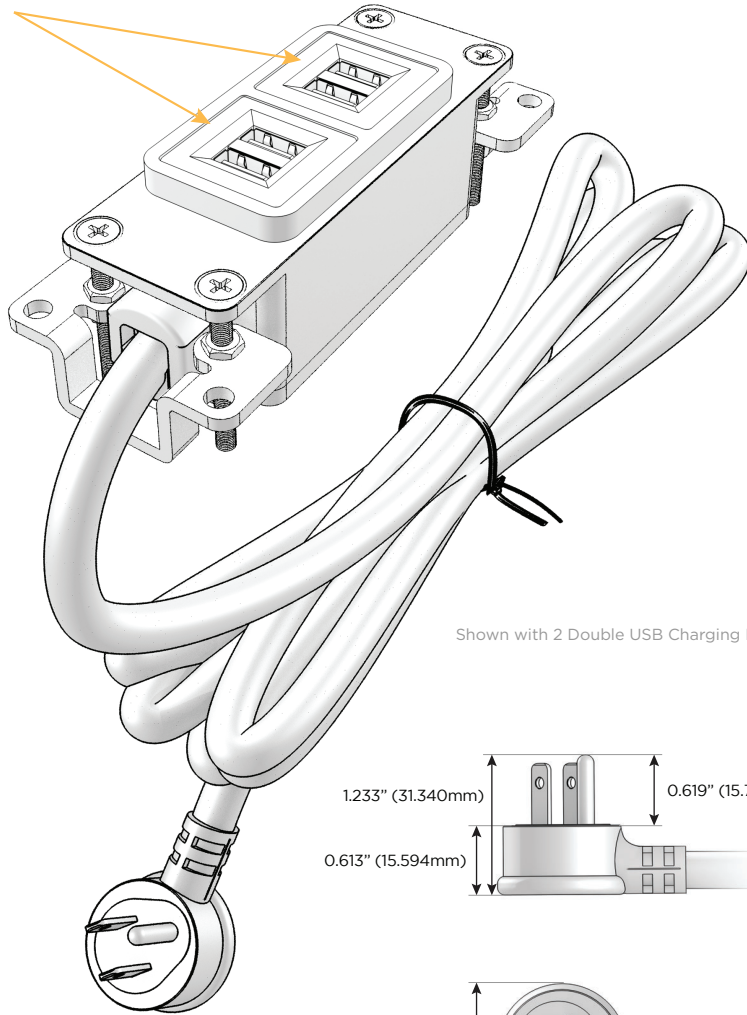

Bezel Finish:
Custom Finishes Available

SOLID BRASS, POLISHED
M-POWER-2T-UU-BRB

Features:

Module/Port Options:

- A** Tamper Resistant AC Receptacle
- B** Double USB (Fast Charging Ports - Rated for 3.2A)
- C** HDMI
- D** CAT 6
- E** 3.5mm Mini Stereo Jack
- F** Single USB (Fast Charging Port - Rated for 3.2A)
- G** RJ 12
- H** Switched AC
- I** 3-Way Switch
- J** USB-C (27W High Speed Charging Port)
- K** USB-C (13W High Speed Charging Port)
- L** Switched AC (Rocker Switch)

Plug:

- Low Profile Flat 45° Angle 120 VAC Plug
- Standard Straight 120 VAC Plug

- CLEAN, COMPACT DESIGN
- STREAMLINED
- LOW PROFILE
- SIDE-EXITING CORDS
- PLUG & PLAY
- 3.2A HIGH SPEED USB CHARGING FOR ALL DEVICES
- 6' AC CORD & PLUG (FLAT PLUG STANDARD)
- CUSTOMIZABLE CONFIGURATIONS AND FINISHES
- UL LISTED FOR MOUNTING IN FURNITURE
- 15A

Shown in Solid Brass, Polished Bezel, featuring 2 Double USB Charging Ports.

M-POWER-2T

AC POWER & DATA CONNECTIVITY SOLUTION

M-POWER-2T-UU-BRB

Mormax Company, Inc.

914-699-0101

8 Westchester Plaza

sales@mormax.com

Elmsford, NY 10523

mormax.com

Specs:

Modules/Ports:

- A Double USB (Fast Charging Ports - Rated for 3.2A)

A

TOP