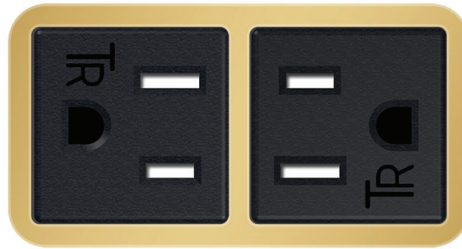

Bezel Finish:

Custom Finishes Available

SOLID BRASS

M-POWER-2T-AA-BRB

Features:

Module/Port Options:

- A** Tamper Resistant AC Receptacle
- B** Double USB (Fast Charging Ports - Rated for 3.2A)
- C** HDMI
- D** CAT 6
- E** 3.5mm Mini Stereo Jack
- F** Single USB (Fast Charging Port - Rated for 3.2A)
- G** RJ 12
- H** Switched AC
- I** Wireless AC

Plug:

Low Profile Flat 45° Angle 120 VAC Plug

Standard Straight 120 VAC Plug

- **CLEAN, COMPACT DESIGN**
- **STREAMLINED**
- **LOW PROFILE**
- **SIDE-EXITING CORDS**
- **PLUG & PLAY**
- **3.2A HIGH SPEED USB CHARGING FOR ALL DEVICES**
- **6' AC CORD & PLUG (FLAT PLUG STANDARD)**
- **CUSTOMIZABLE CONFIGURATIONS AND FINISHES**
- **UL LISTED FOR MOUNTING IN FURNITURE**
- **15A**

Elmsford, NY 10523

mormax.com

Specs:

Modules/Ports:

- A Tamper Resistant AC Receptacle

Shown with 2 Tamper Resistant ACs.