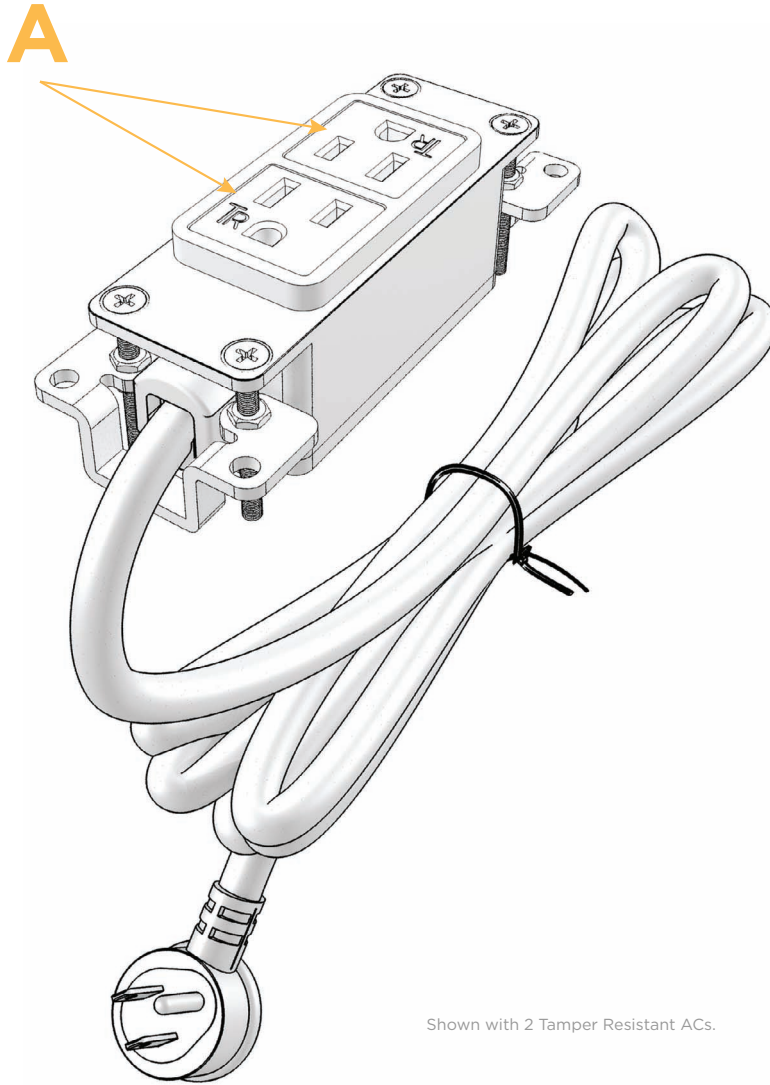

Bezel Finish:

Custom Finishes Available

SOLID BRASS

M-POWER-2T-AA-BRB

Features:

Module/Port Options:

- A** Tamper Resistant AC Receptacle
- B** Double USB (Fast Charging Ports - Rated for 3.2A)
- C** HDMI
- D** CAT 6
- E** 3.5mm Mini Stereo Jack
- F** Single USB (Fast Charging Port - Rated for 3.2A)
- G** RJ 12
- H** Switched AC
- I** Wireless AC

Plug:

Low Profile Flat 45° Angle 120 VAC Plug

Standard Straight 120 VAC Plug

- **CLEAN, COMPACT DESIGN**
- **STREAMLINED**
- **LOW PROFILE**
- **SIDE-EXITING CORDS**
- **PLUG & PLAY**
- **3.2A HIGH SPEED USB CHARGING FOR ALL DEVICES**
- **6' AC CORD & PLUG (FLAT PLUG STANDARD)**
- **CUSTOMIZABLE CONFIGURATIONS AND FINISHES**
- **UL LISTED FOR MOUNTING IN FURNITURE**
- **15A**

Shown in Solid Brass Bezel, featuring 2 Tamper Resistant ACs.

M-POWER-2T

AC POWER & DATA CONNECTIVITY SOLUTION

M-POWER-2T-AA-BRB

Mormax Company, Inc.

914-699-0101

8 Westchester Plaza

sales@mormax.com

Elmsford, NY 10523

mormax.com

Specs:

Modules/Ports:

- A Tamper Resistant AC Receptacle

Shown with 2 Tamper Resistant ACs.