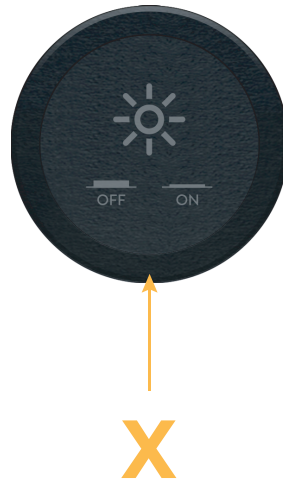

BLACK (ABS)

Custom Finishes Available

M-POWER-1T-X-BRNDAB

Features:

Module/Port Options:

- A** Tamper Resistant AC Receptacle
- B** USB-A & USB-C (3.0A USB-A / 15W USB-C)
- U** Double USB-A (Fast Charging Ports - Rated for 3.2A)
- H** HDMI
- 6** CAT 6
- 12** RJ 12
- X** Switched AC
- Y** 3-Way Switch
- Z** USB-C (18W High Speed Charging Port)
- R** Switched AC (Rocker Switch)

Plug:

- Supplied with Low Profile Flat 45° Angle 120 VAC Plug
- Optional Standard Straight 120 VAC Plug
- Optional Straight 120 VAC Pass-through Plug

Shown in Black (ABS) Bezel, featuring 1 Switched AC.