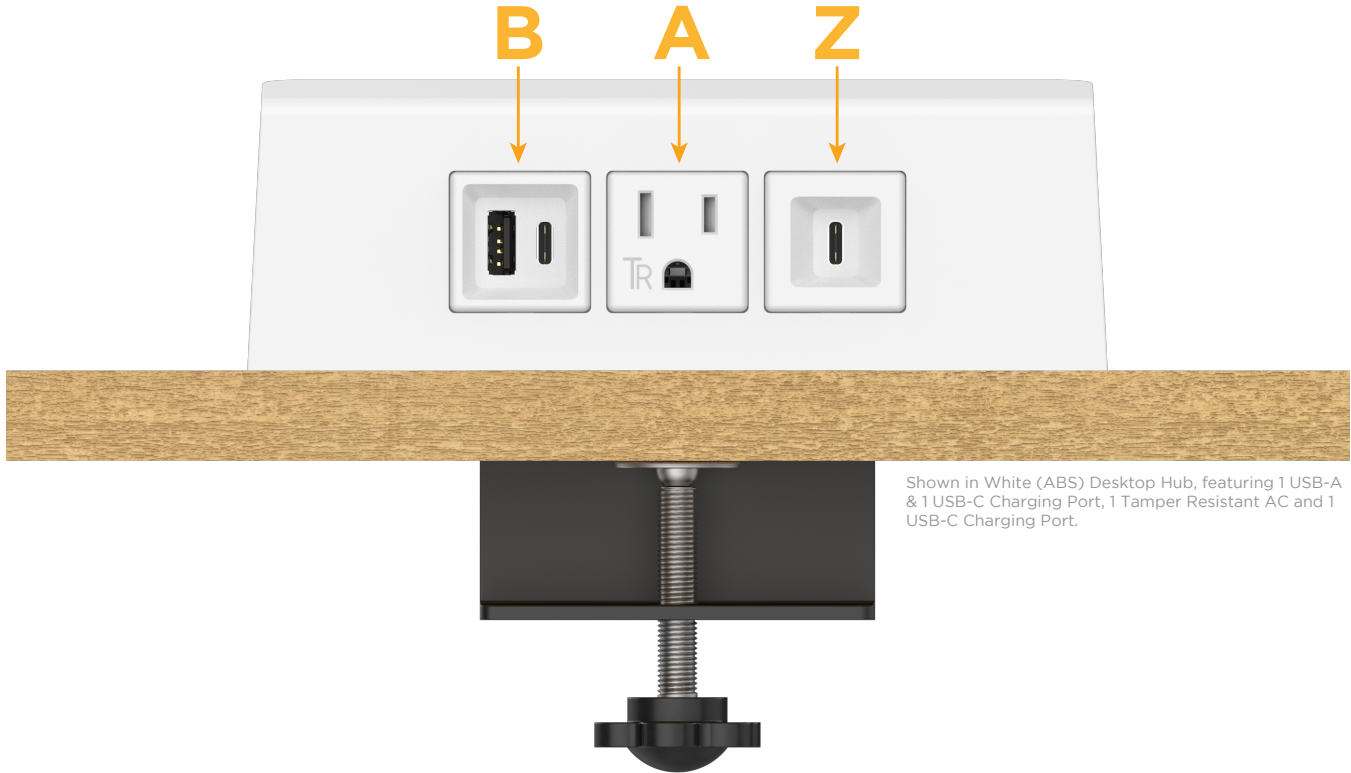

Desktop Hub Finish: **WHITE (ABS)**

Custom Finishes Available

M-POWER-3TW-BAZ-WADH

Shown in White (ABS) Desktop Hub, featuring 1 USB-A & 1 USB-C Charging Port, 1 Tamper Resistant AC and 1 USB-C Charging Port.

### Module/Port Options:

- A** Tamper Resistant AC Receptacle
- B** USB-A & USB-C (3.0A USB-A / 15W USB-C)
- U** Double USB-A (Fast Charging Ports - Rated for 3.2A)
- H** HDMI
- 6** CAT 6
- 12** RJ 12
- X** Switched AC
- Y** 3-Way Switch (Low Voltage)
- C** USB-C (27W High Speed Charging Port)
- Z** USB-C (18W High Speed Charging Port)
- R** Switched AC (Rocker Switch)

### Plug:

- Supplied with Low Profile Flat 45° Angle 120 VAC Plug
- Optional Standard Straight 120 VAC Plug
- Optional Straight 120 VAC Pass-through Plug

- CLEAN, COMPACT DESIGN
- STREAMLINED
- QUICK, EASY INSTALLATION
- REAR-EXITING CORDS
- PLUG & PLAY
- 6' AC CORD & PLUG (FLAT PLUG STANDARD)
- CUSTOMIZABLE CONFIGURATIONS AND FINISHES
- UL LISTED FOR MOUNTING IN FURNITURE
- 15A

### Modules/Ports:

- B** USB-A & USB-C (3.0A USB-A / 15W USB-C)
- A** Tamper Resistant AC Receptacle
- Z** USB-C (18W High Speed Charging Port)