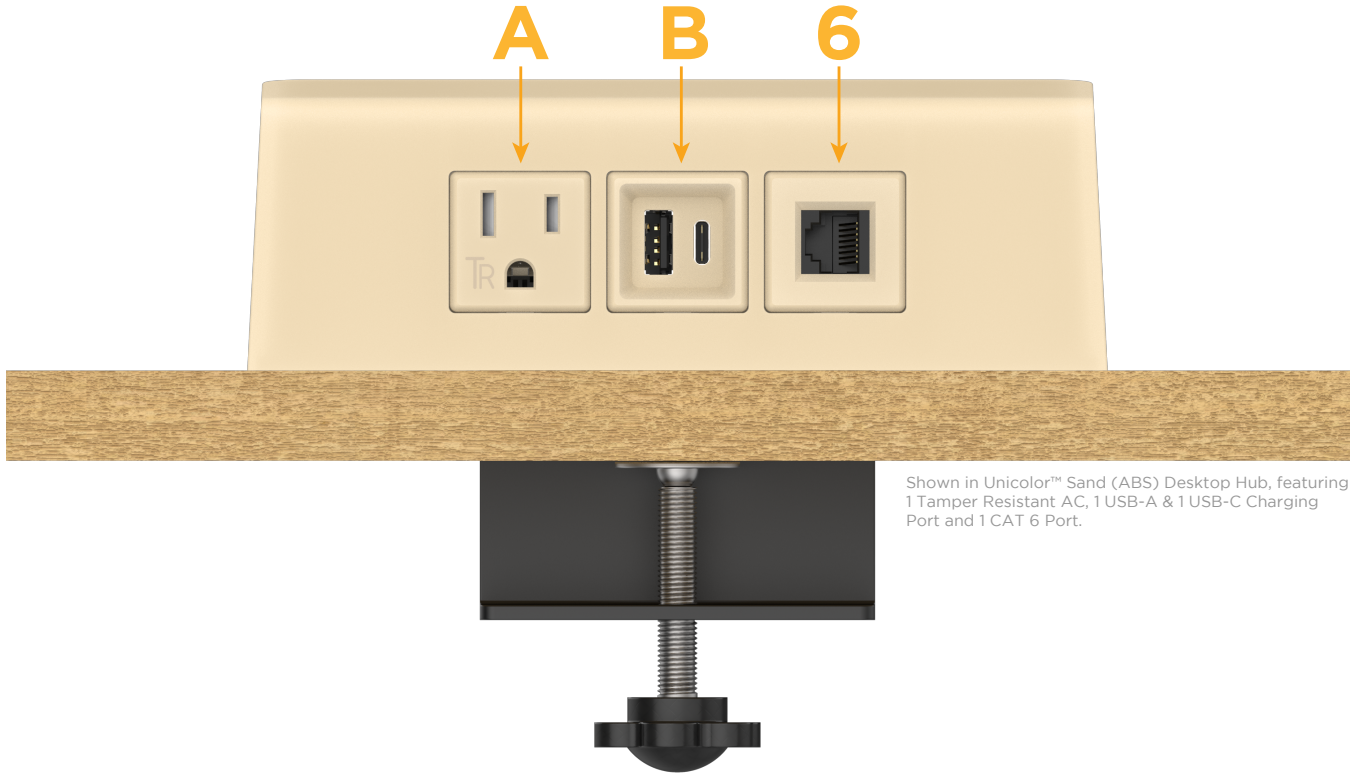

Desktop Hub Finish: **UNICOLOR™ SAND (ABS)**

Custom Finishes Available

M-POWER-3TT2-AB6-T2ADH

Shown in Unicolor™ Sand (ABS) Desktop Hub, featuring 1 Tamper Resistant AC, 1 USB-A & 1 USB-C Charging Port and 1 CAT 6 Port.

Features:

Module/Port Options:

- A** Tamper Resistant AC Receptacle
- B** USB-A & USB-C (3.0A USB-A / 15W USB-C)
- U** Double USB-A (Fast Charging Ports - Rated for 3.2A)
- H** HDMI
- 6** CAT 6
- 12** RJ 12
- X** Switched AC
- Y** 3-Way Switch (Low Voltage)
- C** USB-C (27W High Speed Charging Port)
- Z** USB-C (18W High Speed Charging Port)
- R** Switched AC (Rocker Switch)

Plug:

- Supplied with Low Profile Flat 45° Angle 120 VAC Plug
- Optional Standard Straight 120 VAC Plug
- Optional Straight 120 VAC Pass-through Plug

- CLEAN, COMPACT DESIGN
- STREAMLINED
- QUICK, EASY INSTALLATION
- REAR-EXITING CORDS
- PLUG & PLAY
- 6' AC CORD & PLUG (FLAT PLUG STANDARD)
- CUSTOMIZABLE CONFIGURATIONS AND FINISHES
- UL LISTED FOR MOUNTING IN FURNITURE
- 15A

- A Tamper Resistant AC Receptacle
- B USB-A & USB-C (3.0A USB-A / 15W USB-C)
- 6 CAT 6