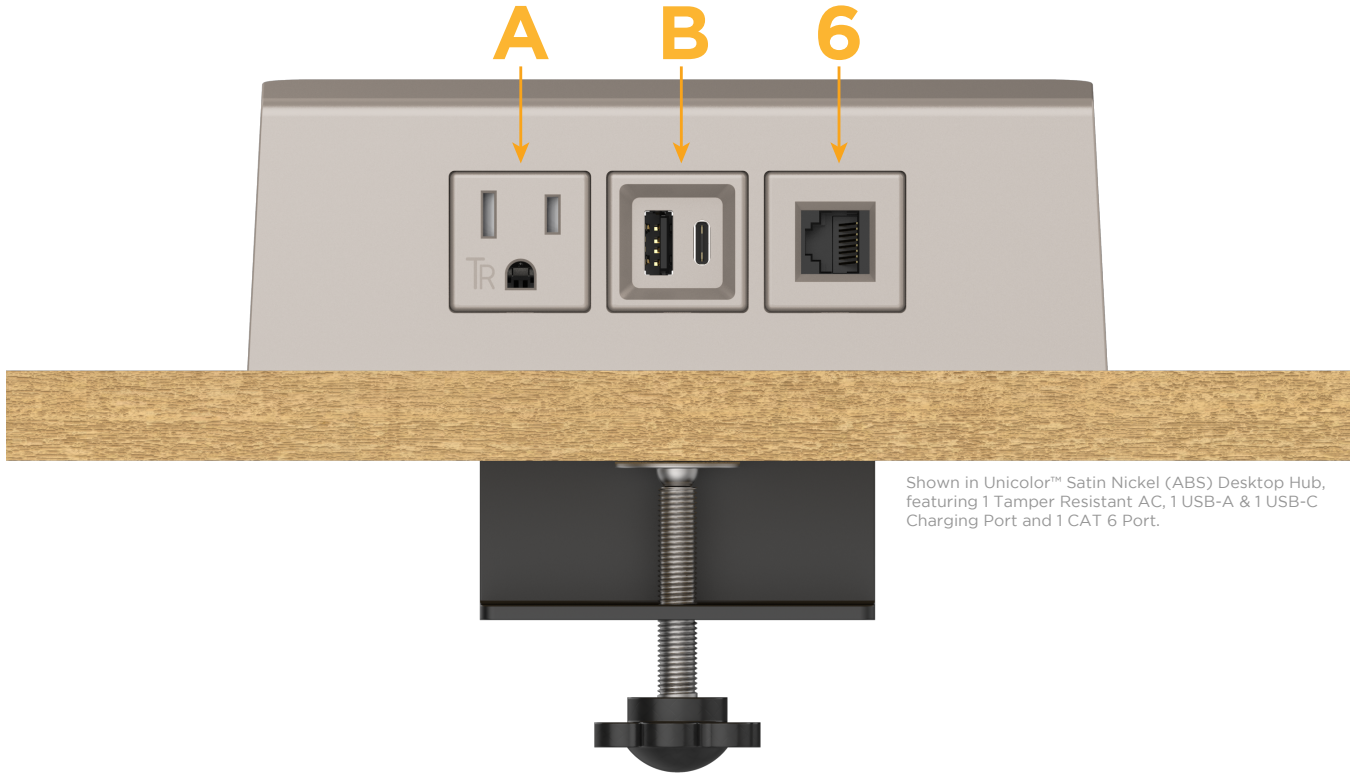

Desktop Hub Finish: UNICOLOR™ SATIN NICKEL (ABS)

Custom Finishes Available

M-POWER-3TS2-AB6-S2ADH

Shown in Unicolor™ Satin Nickel (ABS) Desktop Hub, featuring 1 Tamper Resistant AC, 1 USB-A & 1 USB-C Charging Port and 1 CAT 6 Port.

Features:

Module/Port Options:

- A** Tamper Resistant AC Receptacle
- B** USB-A & USB-C (3.0A USB-A / 15W USB-C)
- U** Double USB-A (Fast Charging Ports - Rated for 3.2A)
- H** HDMI
- 6** CAT 6
- 12** RJ 12
- X** Switched AC
- Y** 3-Way Switch (Low Voltage)
- C** USB-C (27W High Speed Charging Port)
- Z** USB-C (18W High Speed Charging Port)
- R** Switched AC (Rocker Switch)

Plug:

- Supplied with Low Profile Flat 45° Angle 120 VAC Plug
- Optional Standard Straight 120 VAC Plug
- Optional Straight 120 VAC Pass-through Plug

- CLEAN, COMPACT DESIGN
- STREAMLINED
- QUICK, EASY INSTALLATION
- REAR-EXITING CORDS
- PLUG & PLAY
- 6' AC CORD & PLUG (FLAT PLUG STANDARD)
- CUSTOMIZABLE CONFIGURATIONS AND FINISHES
- UL LISTED FOR MOUNTING IN FURNITURE
- 15A

- A Tamper Resistant AC Receptacle
- B USB-A & USB-C (3.0A USB-A / 15W USB-C)
- 6 CAT 6

Shown with 1 Tamper Resistant AC, 1 USB-A & 1 USB-C Charging Port and 1 CAT 6 Port.